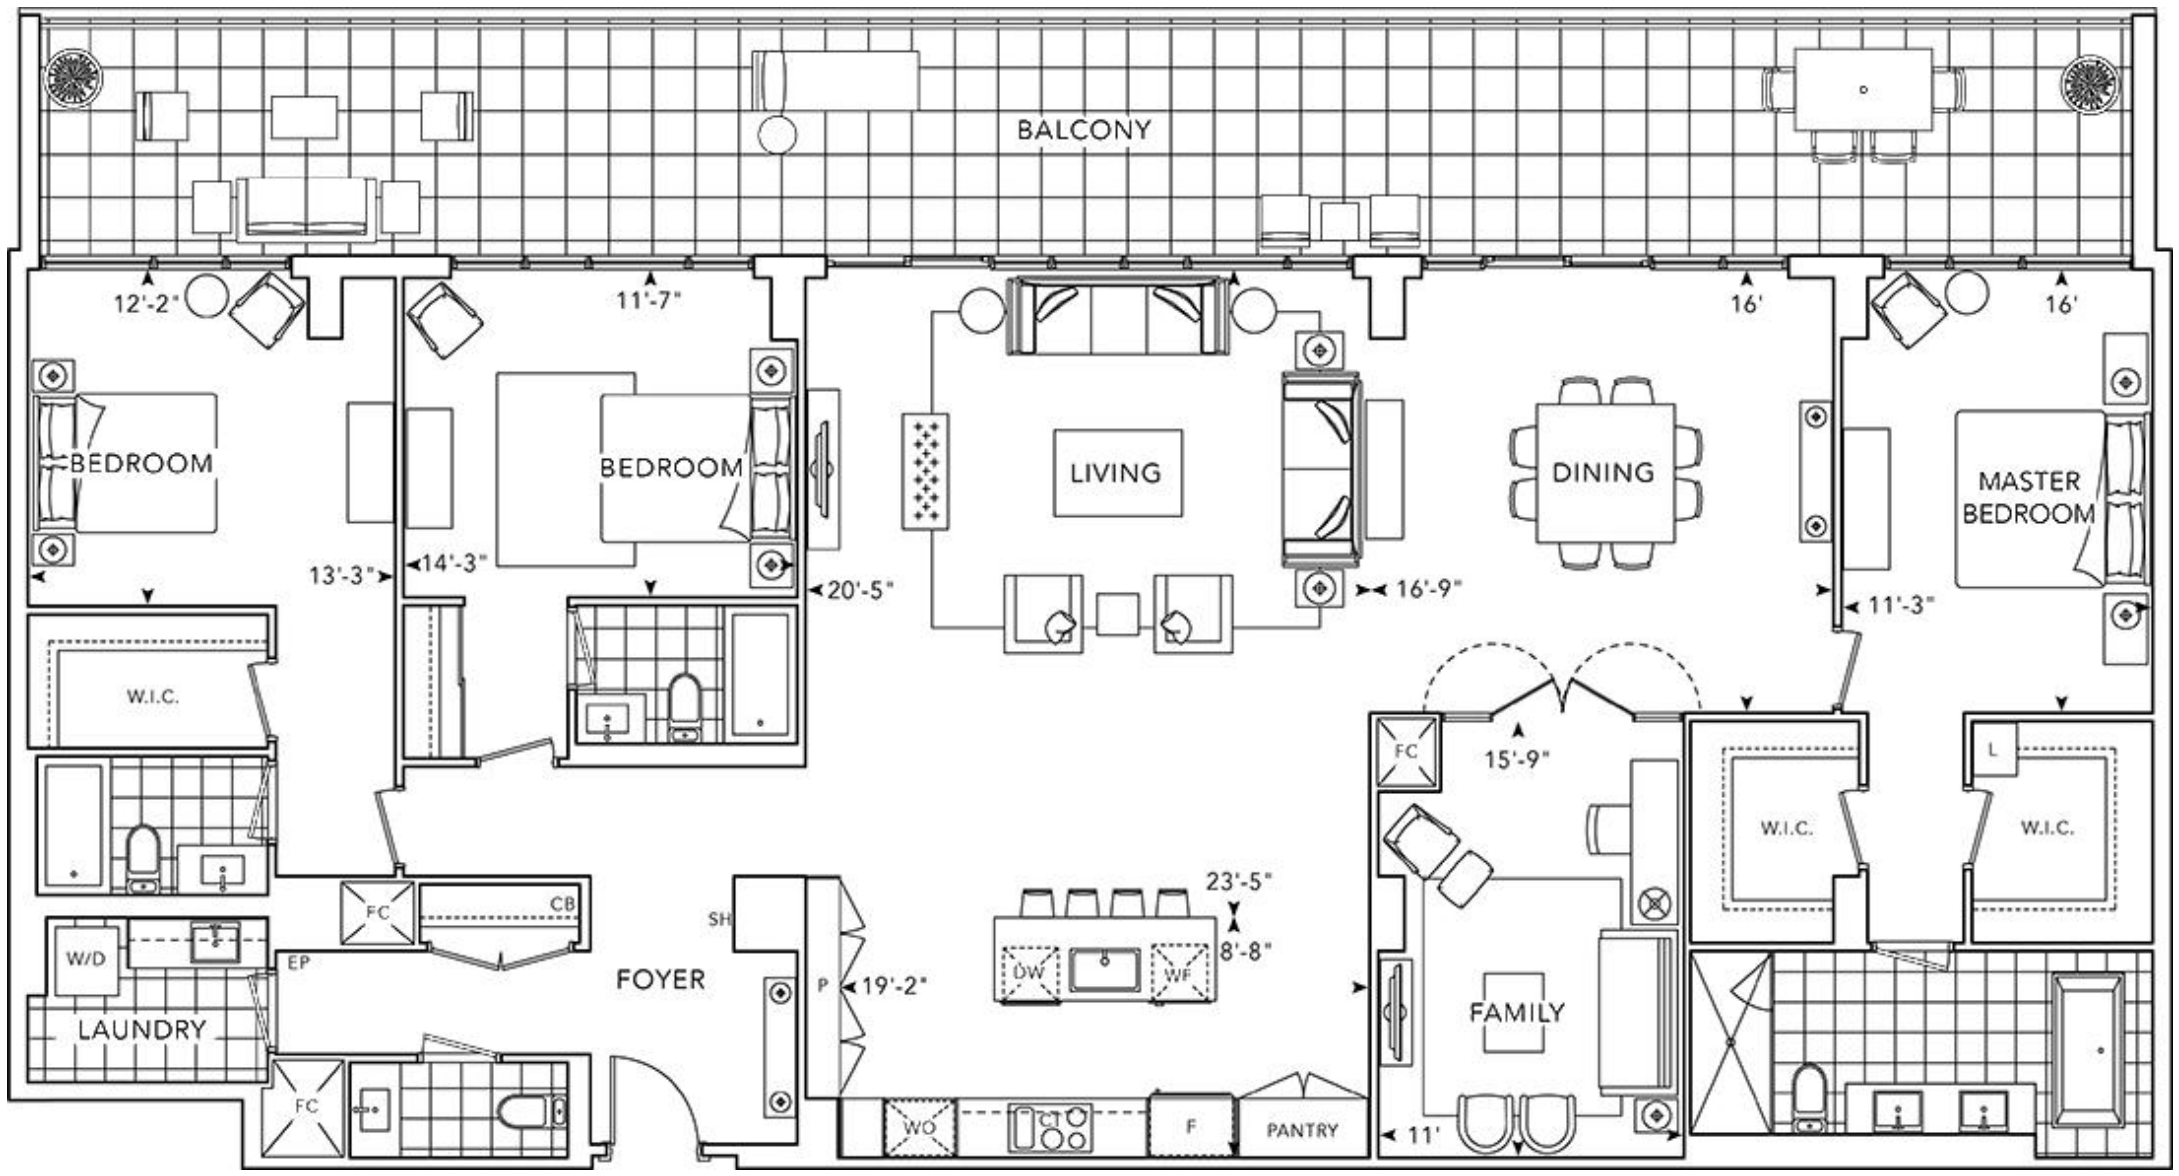

2G+D

Price: \$1,280,000

Sq. Ft.: 998

Beds: 2 + 1

2J Price: \$1,410,000
Sq. Ft.: 1125
Beds: 2

3A Price: \$1,300,000
Sq. Ft.: 1004
Beds: 3

3G Price: **\$2,595,000**
Penthouse Sq. Ft.: **1800**
 Beds: **3**

L2A Loft

Signature Series

2L+S

Price: \$2,200,000

Sq. Ft.: 1487

Beds: 2 + 1

Signature Series

2Z+Fa

Price: \$3,375,000

Sq. Ft.: 2297

Beds: 2 + 1

Signature Series

3E+F Price: \$3,775,000
 Sq. Ft.: 2539
Penthouse Beds: 3 + 1

Signature Series

2V+FT

Price: \$2,975,000

Sq. Ft.: 2054