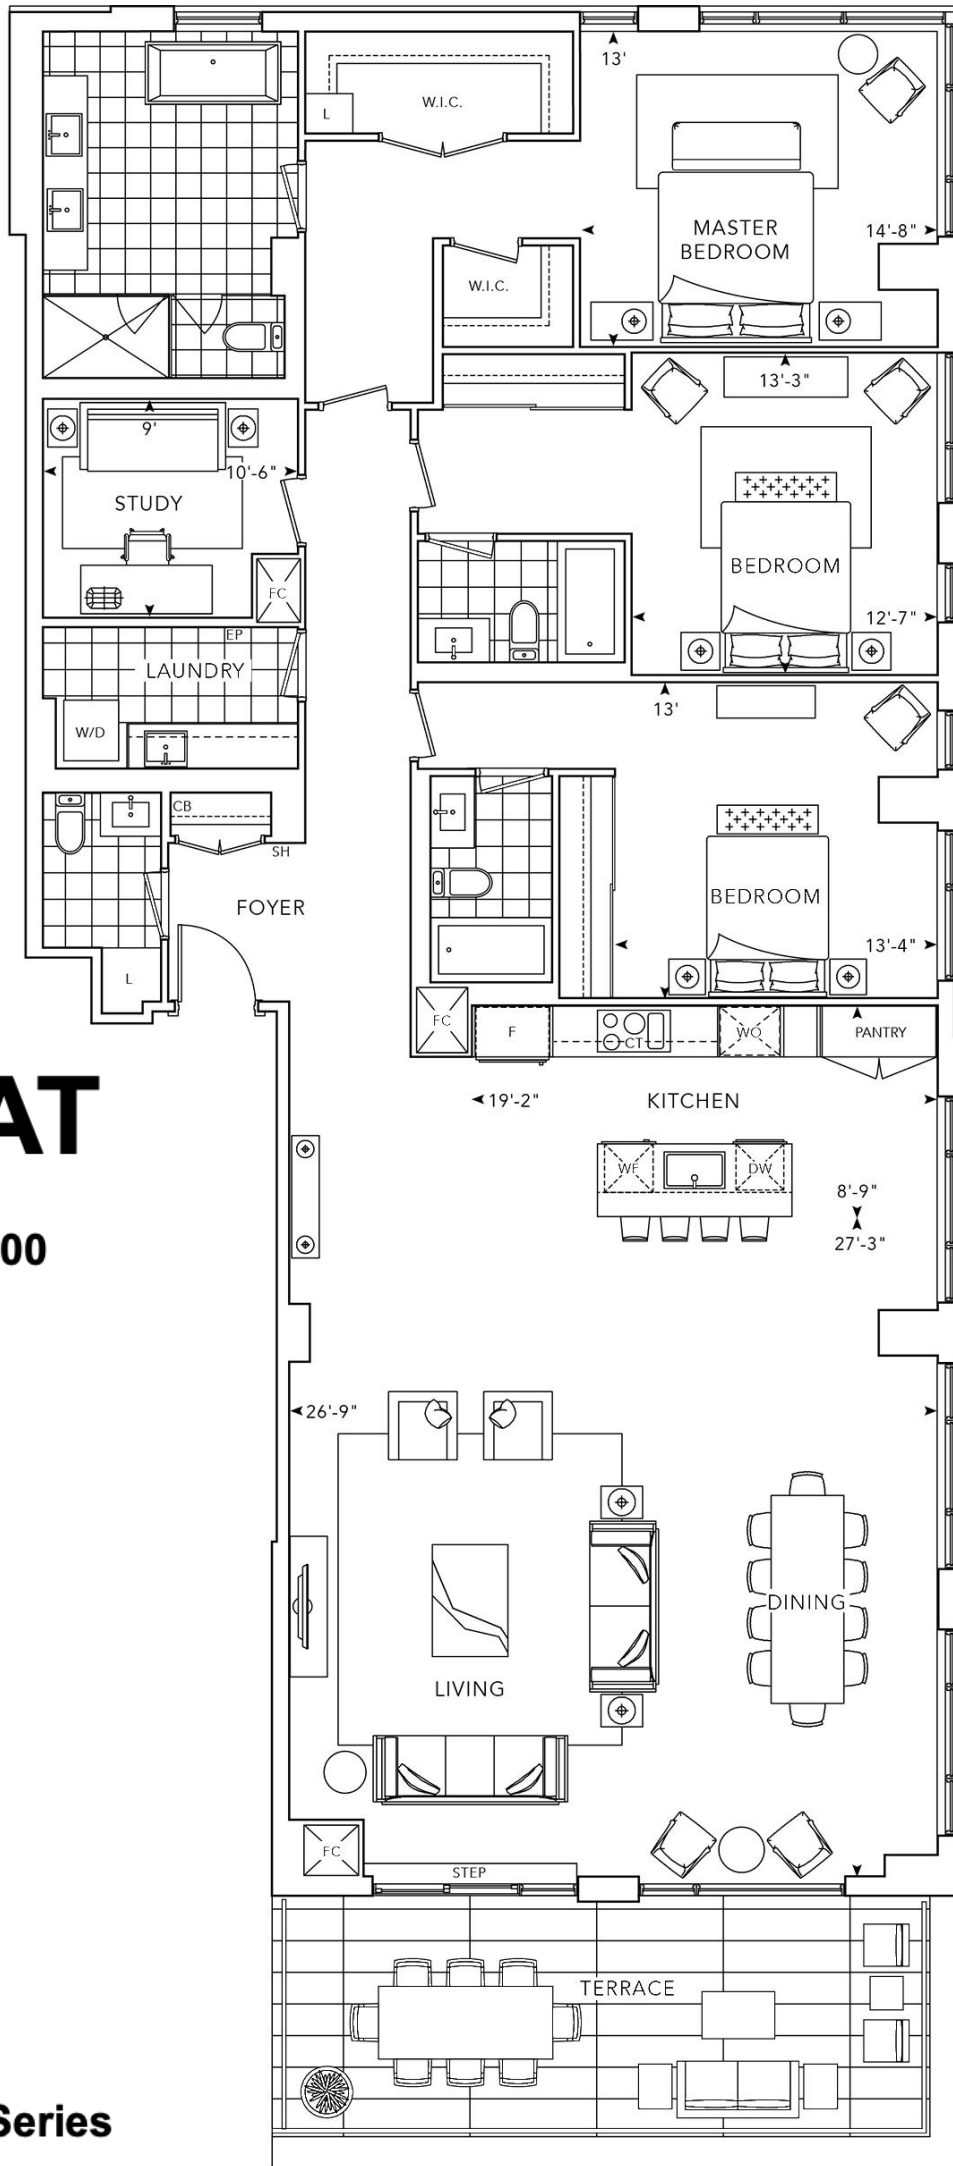

Sq. Ft.: 2297

Beds: 2 + 1

Signature Series

3E+F Price: \$3,775,000
 Sq. Ft.: 2539
Penthouse Beds: 3 + 1

Signature Series

2V+FT

Price: \$2,975,000

Sq. Ft.: 2054

Beds: 2 + 1

Signature Series

2W+FBT

Price: \$3,300,000

Sq. Ft.: 2104

Beds: 2 + 1

Signature Series

2AA+ST

Price: \$3,550,000

Sq. Ft.: 2350

Beds: 2 + 1

Signature Series

3F+SAT

Penthouse

Price: \$4,175,000

Sq. Ft.: 2622