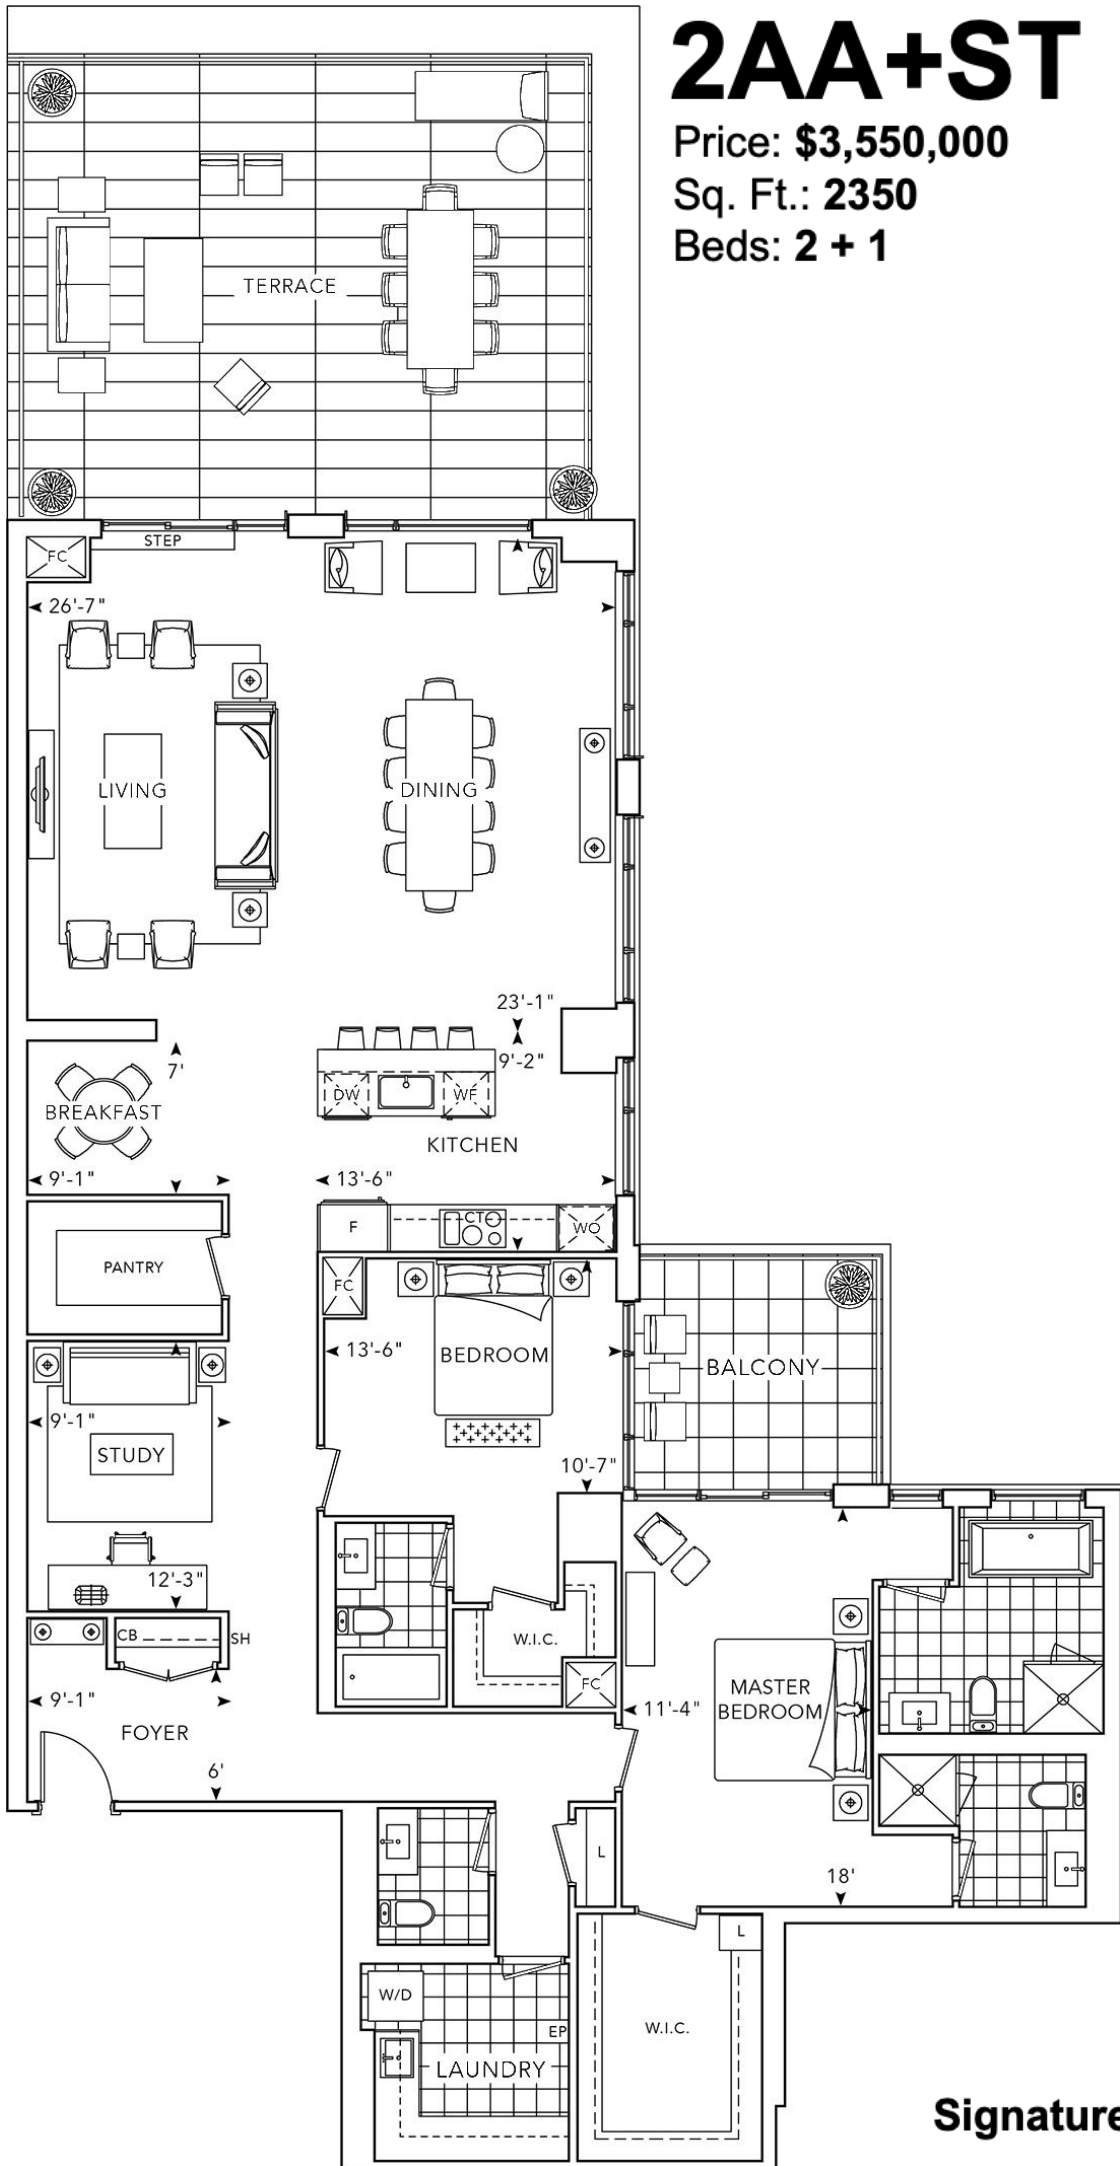

2G+D

Price: \$1,280,000

Sq. Ft.: 998

Beds: 2 + 1

2J Price: \$1,410,000
Sq. Ft.: 1125
Beds: 2

3A Price: \$1,300,000
Sq. Ft.: 1004
Beds: 3

3G Price: **\$2,595,000**
Penthouse Sq. Ft.: **1800**
 Beds: **3**

L2A Loft

Sq. Ft.: 2297

Beds: 2 + 1

Signature Series

3E+F Price: \$3,775,000
 Sq. Ft.: 2539
Penthouse Beds: 3 + 1

Signature Series

2V+FT

Price: \$2,975,000

Sq. Ft.: 2054

Beds: 2 + 1

Signature Series

2W+FBT

Price: \$3,300,000

Sq. Ft.: 2104

Beds: 2 + 1

Signature Series

2AA+ST

Price: \$3,550,000

Sq. Ft.: 2350

Beds: 2 + 1

Signature Series

3F+SAT

Penthouse

Price: \$4,175,000

Sq. Ft.: 2622