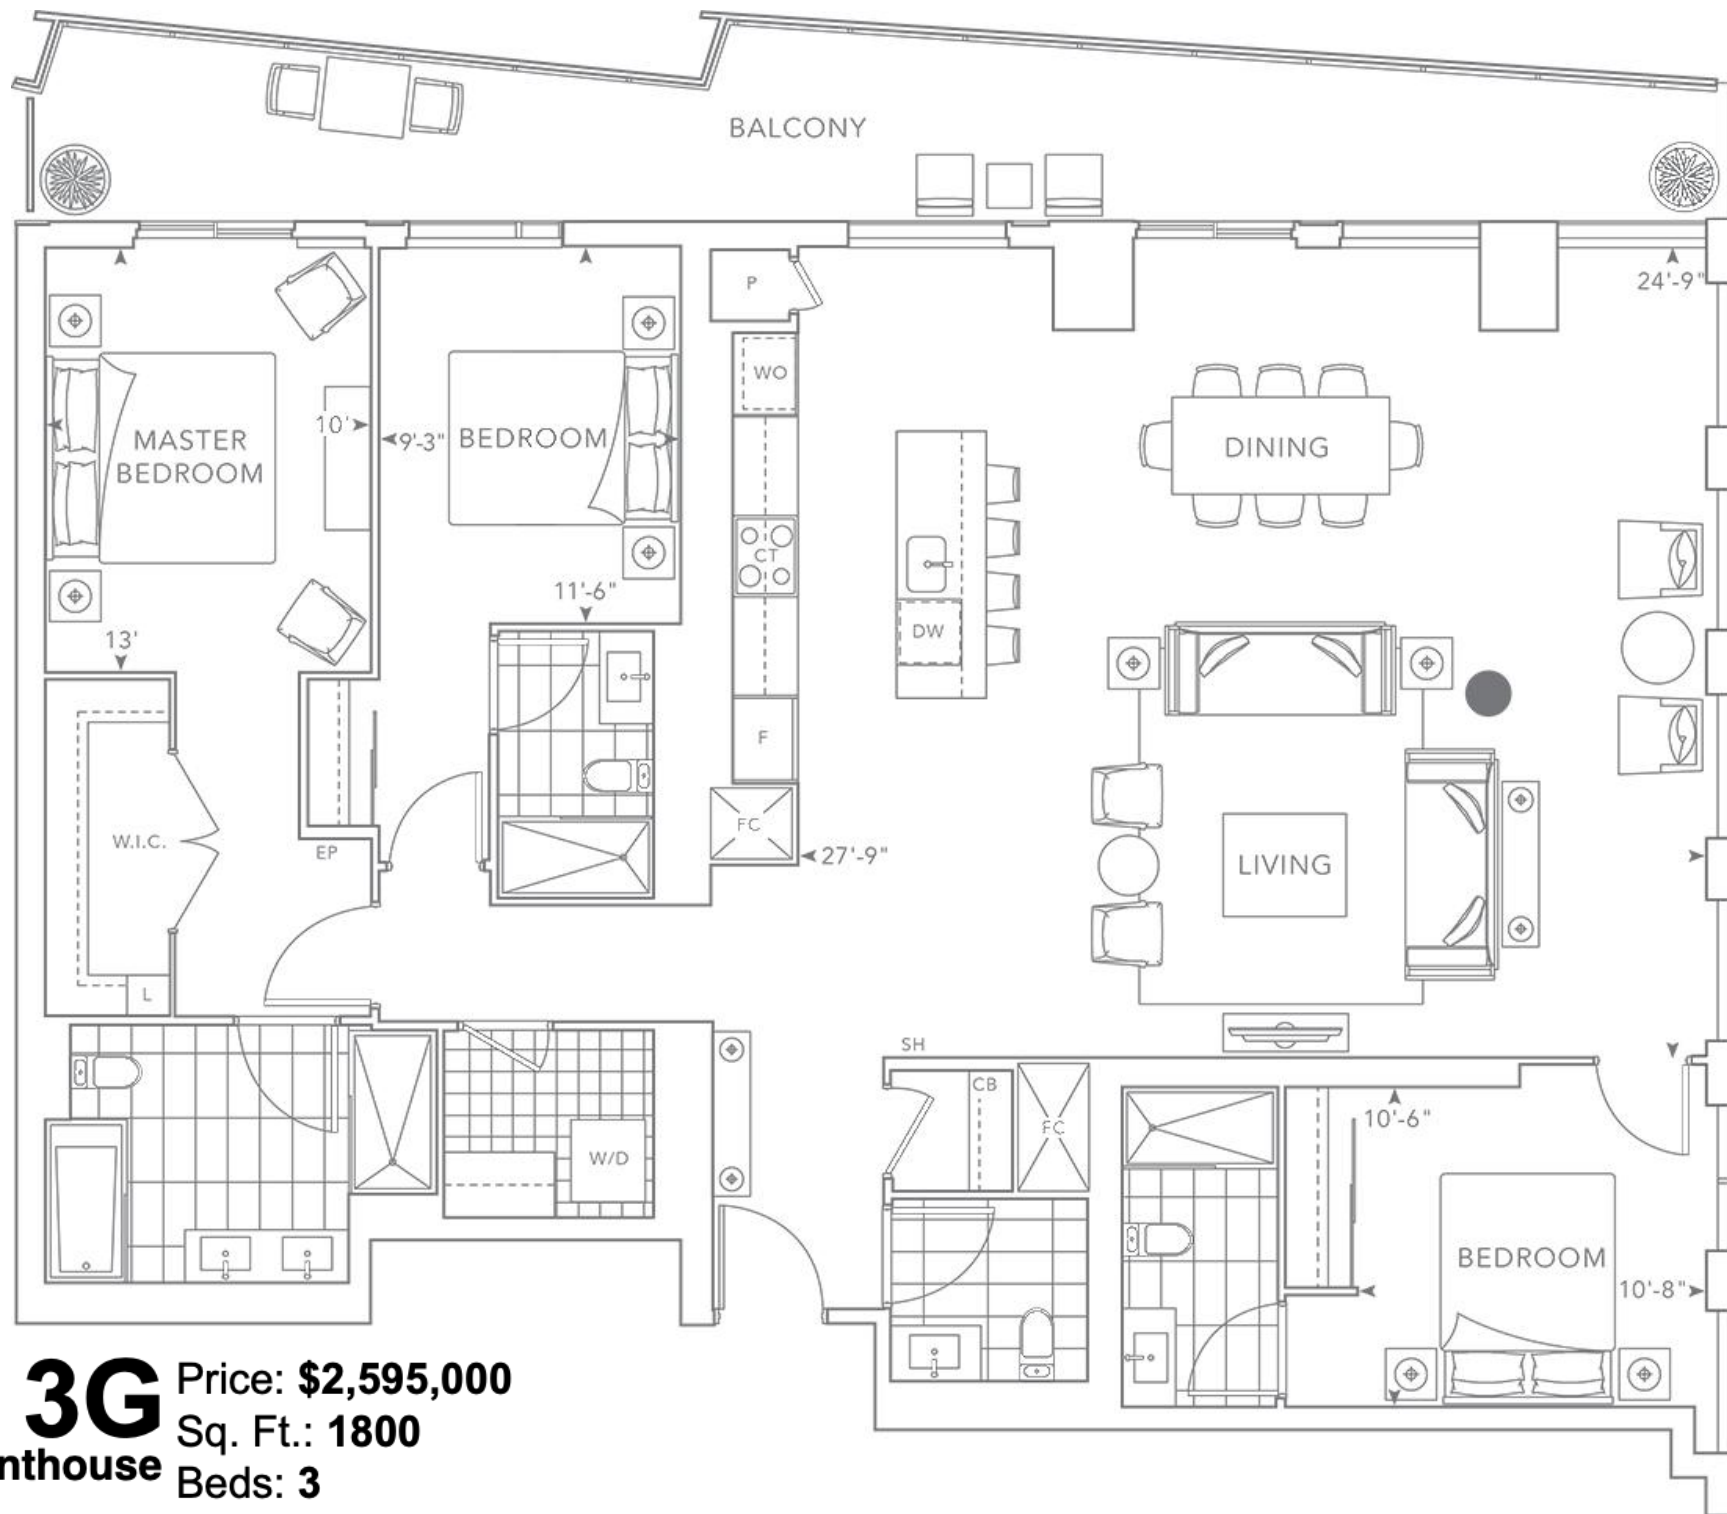

2G+D

Price: \$1,280,000

Sq. Ft.: 998

Beds: 2 + 1

2J Price: \$1,410,000
Sq. Ft.: 1125
Beds: 2

3A Price: \$1,300,000
Sq. Ft.: 1004
Beds: 3

3G Price: **\$2,595,000**
Penthouse Sq. Ft.: **1800**
 Beds: **3**

L2A Loft

Price: \$1,725,000

Sq. Ft.: 1275

Beds: 2

3C

Price: **\$1,765,000**

Sq. Ft.: **1260**

Beds: **3**

2J+S Price: \$2,075,000
Sq. Ft.: 1468
Beds: 2 + 1

Signature Series

2L+S

Price: \$2,200,000

Sq. Ft.: 1487

Beds: 2 + 1

Signature Series

2Z+Fa

Price: \$3,375,000

Sq. Ft.: 2297

Beds: 2 + 1

Signature Series

3E+F Price: \$3,775,000
 Sq. Ft.: 2539
Penthouse Beds: 3 + 1

Signature Series

2V+FT

Price: \$2,975,000

Sq. Ft.: 2054