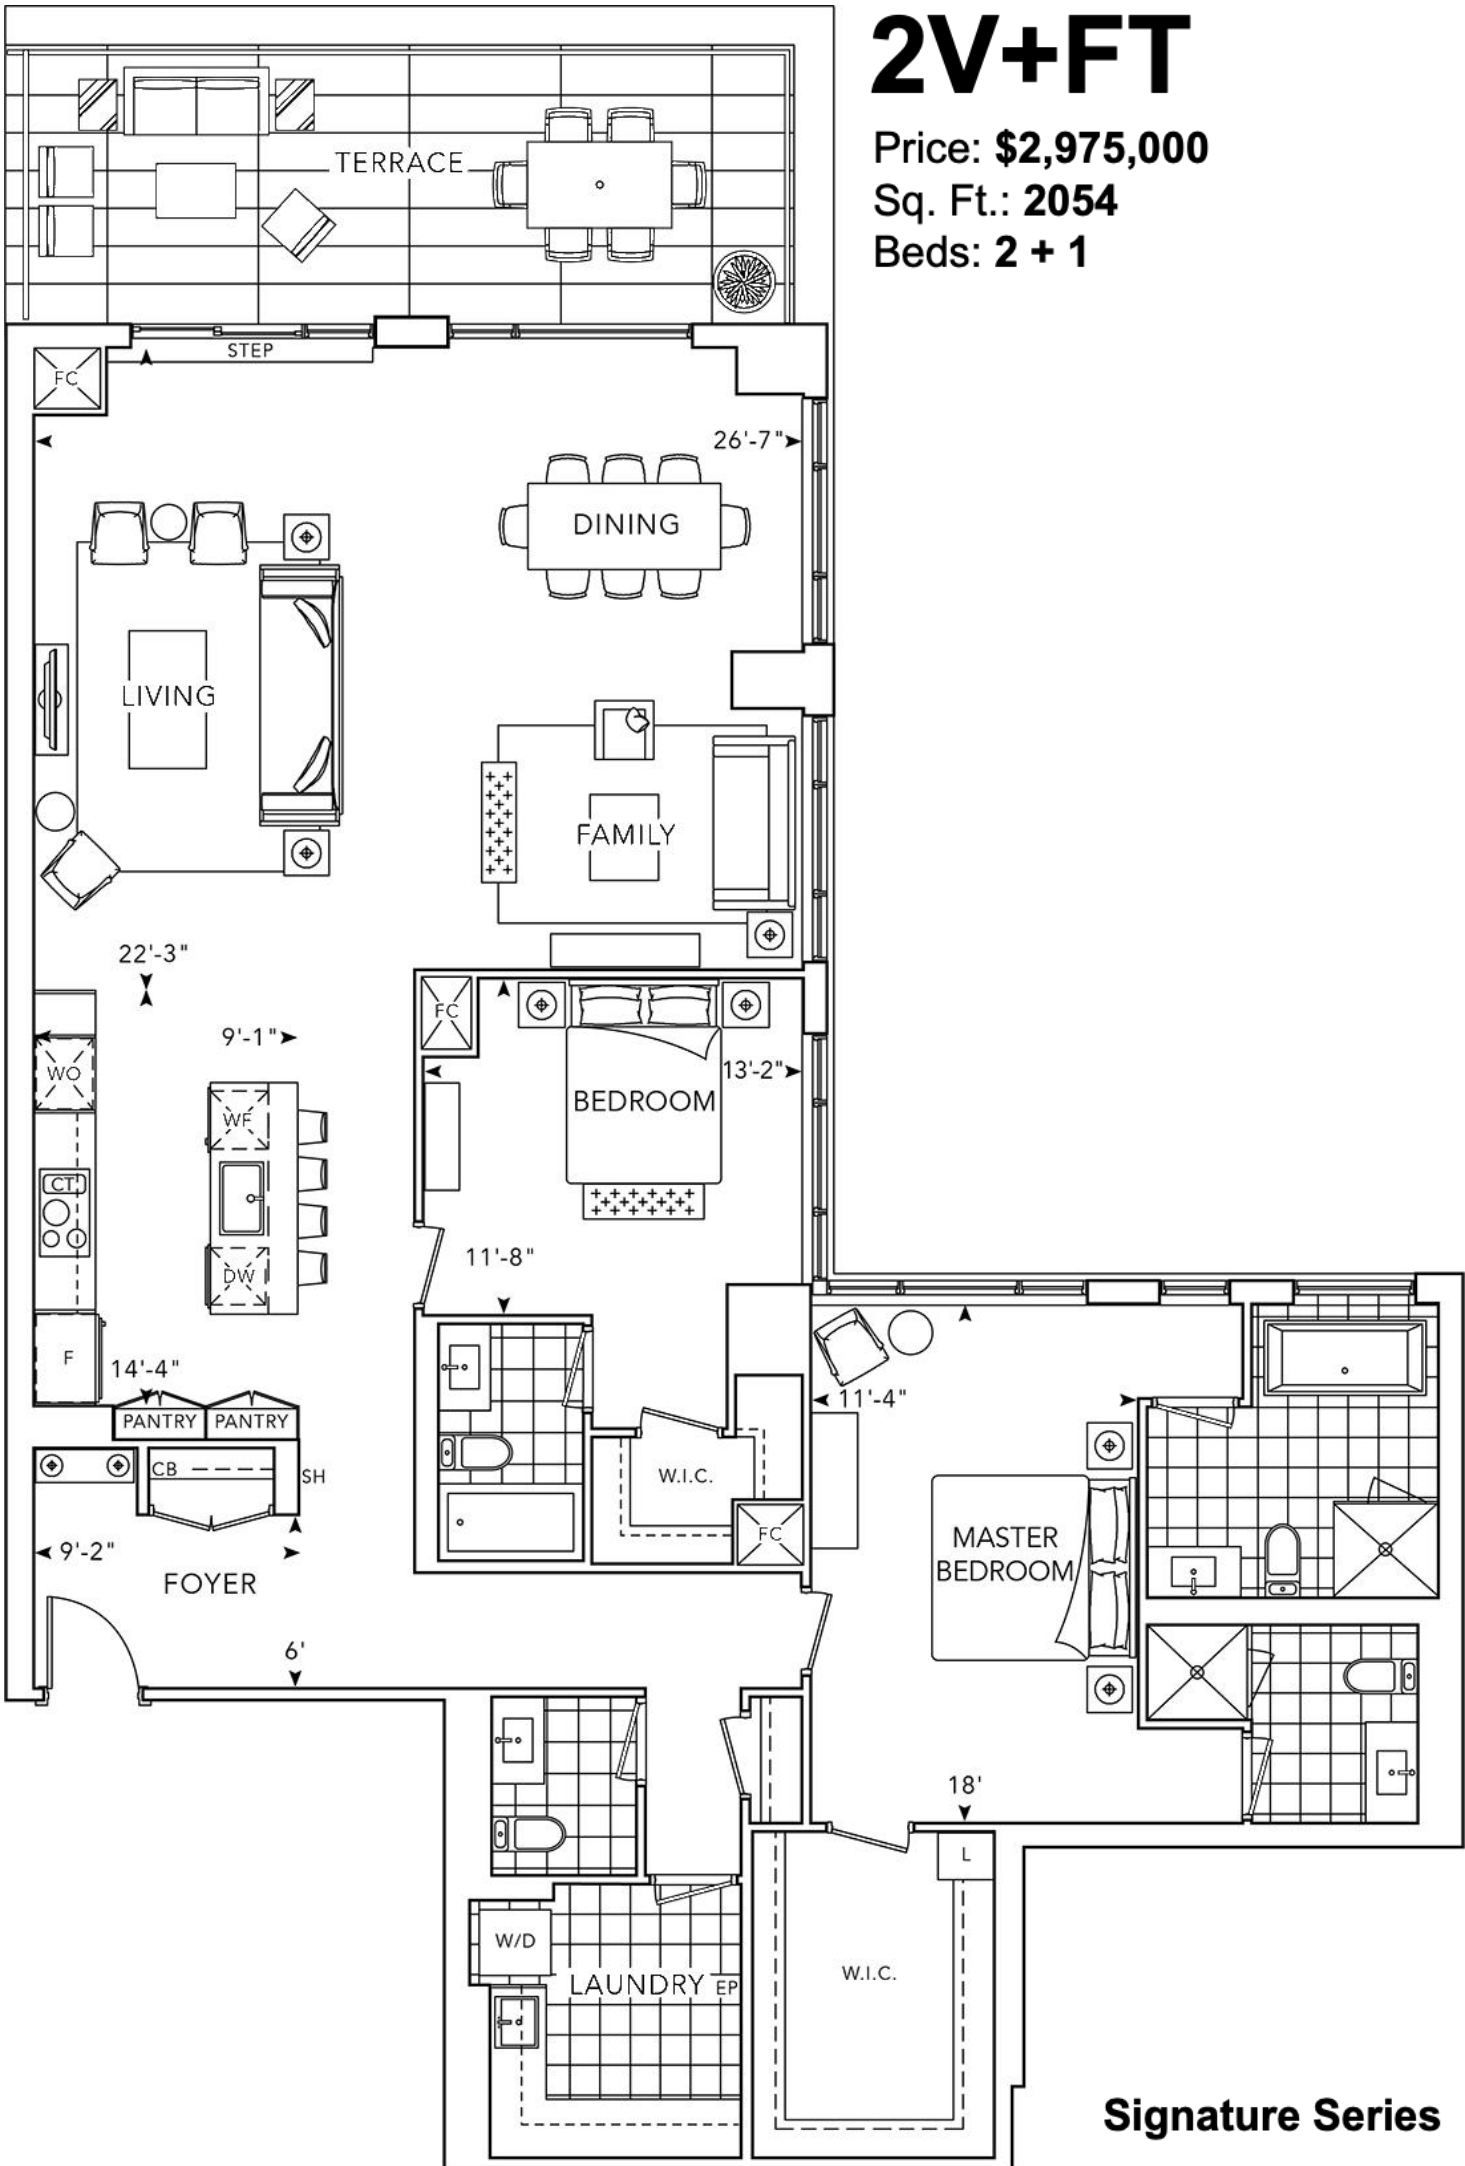

2G+D

Price: \$1,280,000

Sq. Ft.: 998

Beds: 2 + 1

2J Price: \$1,410,000
Sq. Ft.: 1125
Beds: 2

3A Price: \$1,300,000
Sq. Ft.: 1004
Beds: 3

3G Price: **\$2,595,000**
Penthouse Sq. Ft.: **1800**
 Beds: **3**

L2A Loft

Sq. Ft.: 2297

Beds: 2 + 1

Signature Series

3E+F Price: \$3,775,000
 Sq. Ft.: 2539
Penthouse Beds: 3 + 1

Signature Series

2V+FT

Price: \$2,975,000

Sq. Ft.: 2054

Beds: 2 + 1

Signature Series

2W+FBT

Price: \$3,300,000

Sq. Ft.: 2104

Beds: 2 + 1

Signature Series

2AA+ST