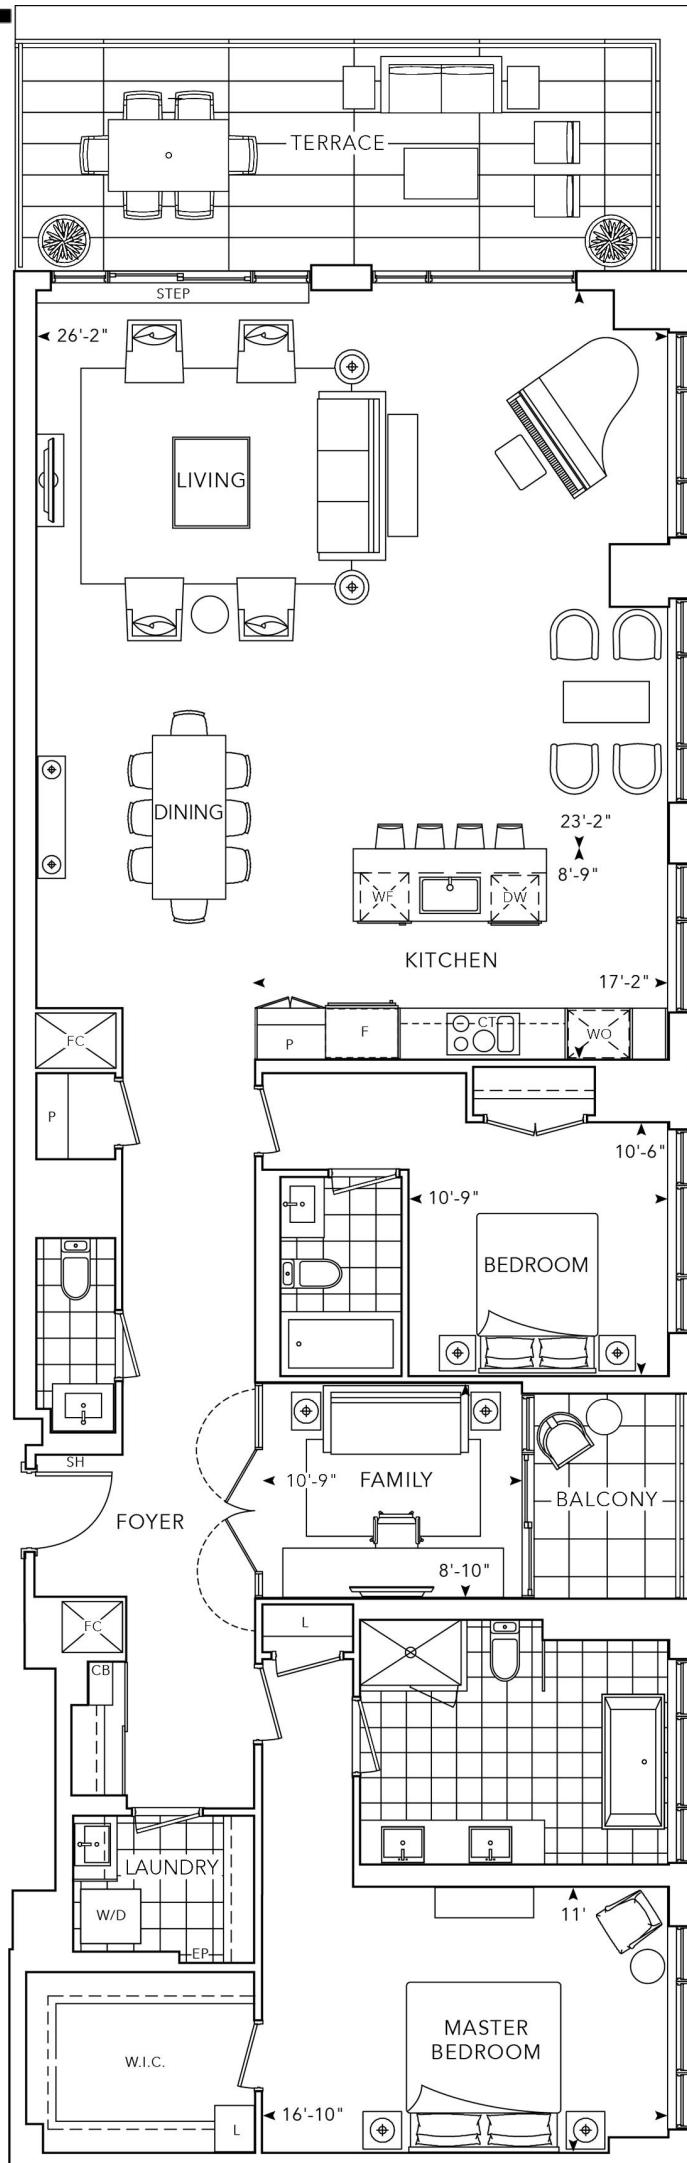

2G+D

Price: \$1,280,000

Sq. Ft.: 998

Beds: 2 + 1

2J Price: \$1,410,000
Sq. Ft.: 1125
Beds: 2

3A Price: \$1,300,000
Sq. Ft.: 1004
Beds: 3

3G Price: **\$2,595,000**
Penthouse Sq. Ft.: **1800**
 Beds: **3**

L2A Loft

Sq. Ft.: 2297

Beds: 2 + 1

Signature Series

3E+F Price: \$3,775,000
 Sq. Ft.: 2539
Penthouse Beds: 3 + 1

Signature Series

2V+FT

Price: \$2,975,000

Sq. Ft.: 2054

Beds: 2 + 1

Signature Series

2W+FBT

Price: \$3,300,000

Sq. Ft.: 2104

Beds: 2 + 1

Signature Series

2AA+ST

Price: \$3,550,000

Sq. Ft.: 2350

Beds: 2 + 1

Signature Series

3F+SAT

Penthouse

Price: \$4,175,000

Sq. Ft.: 2622