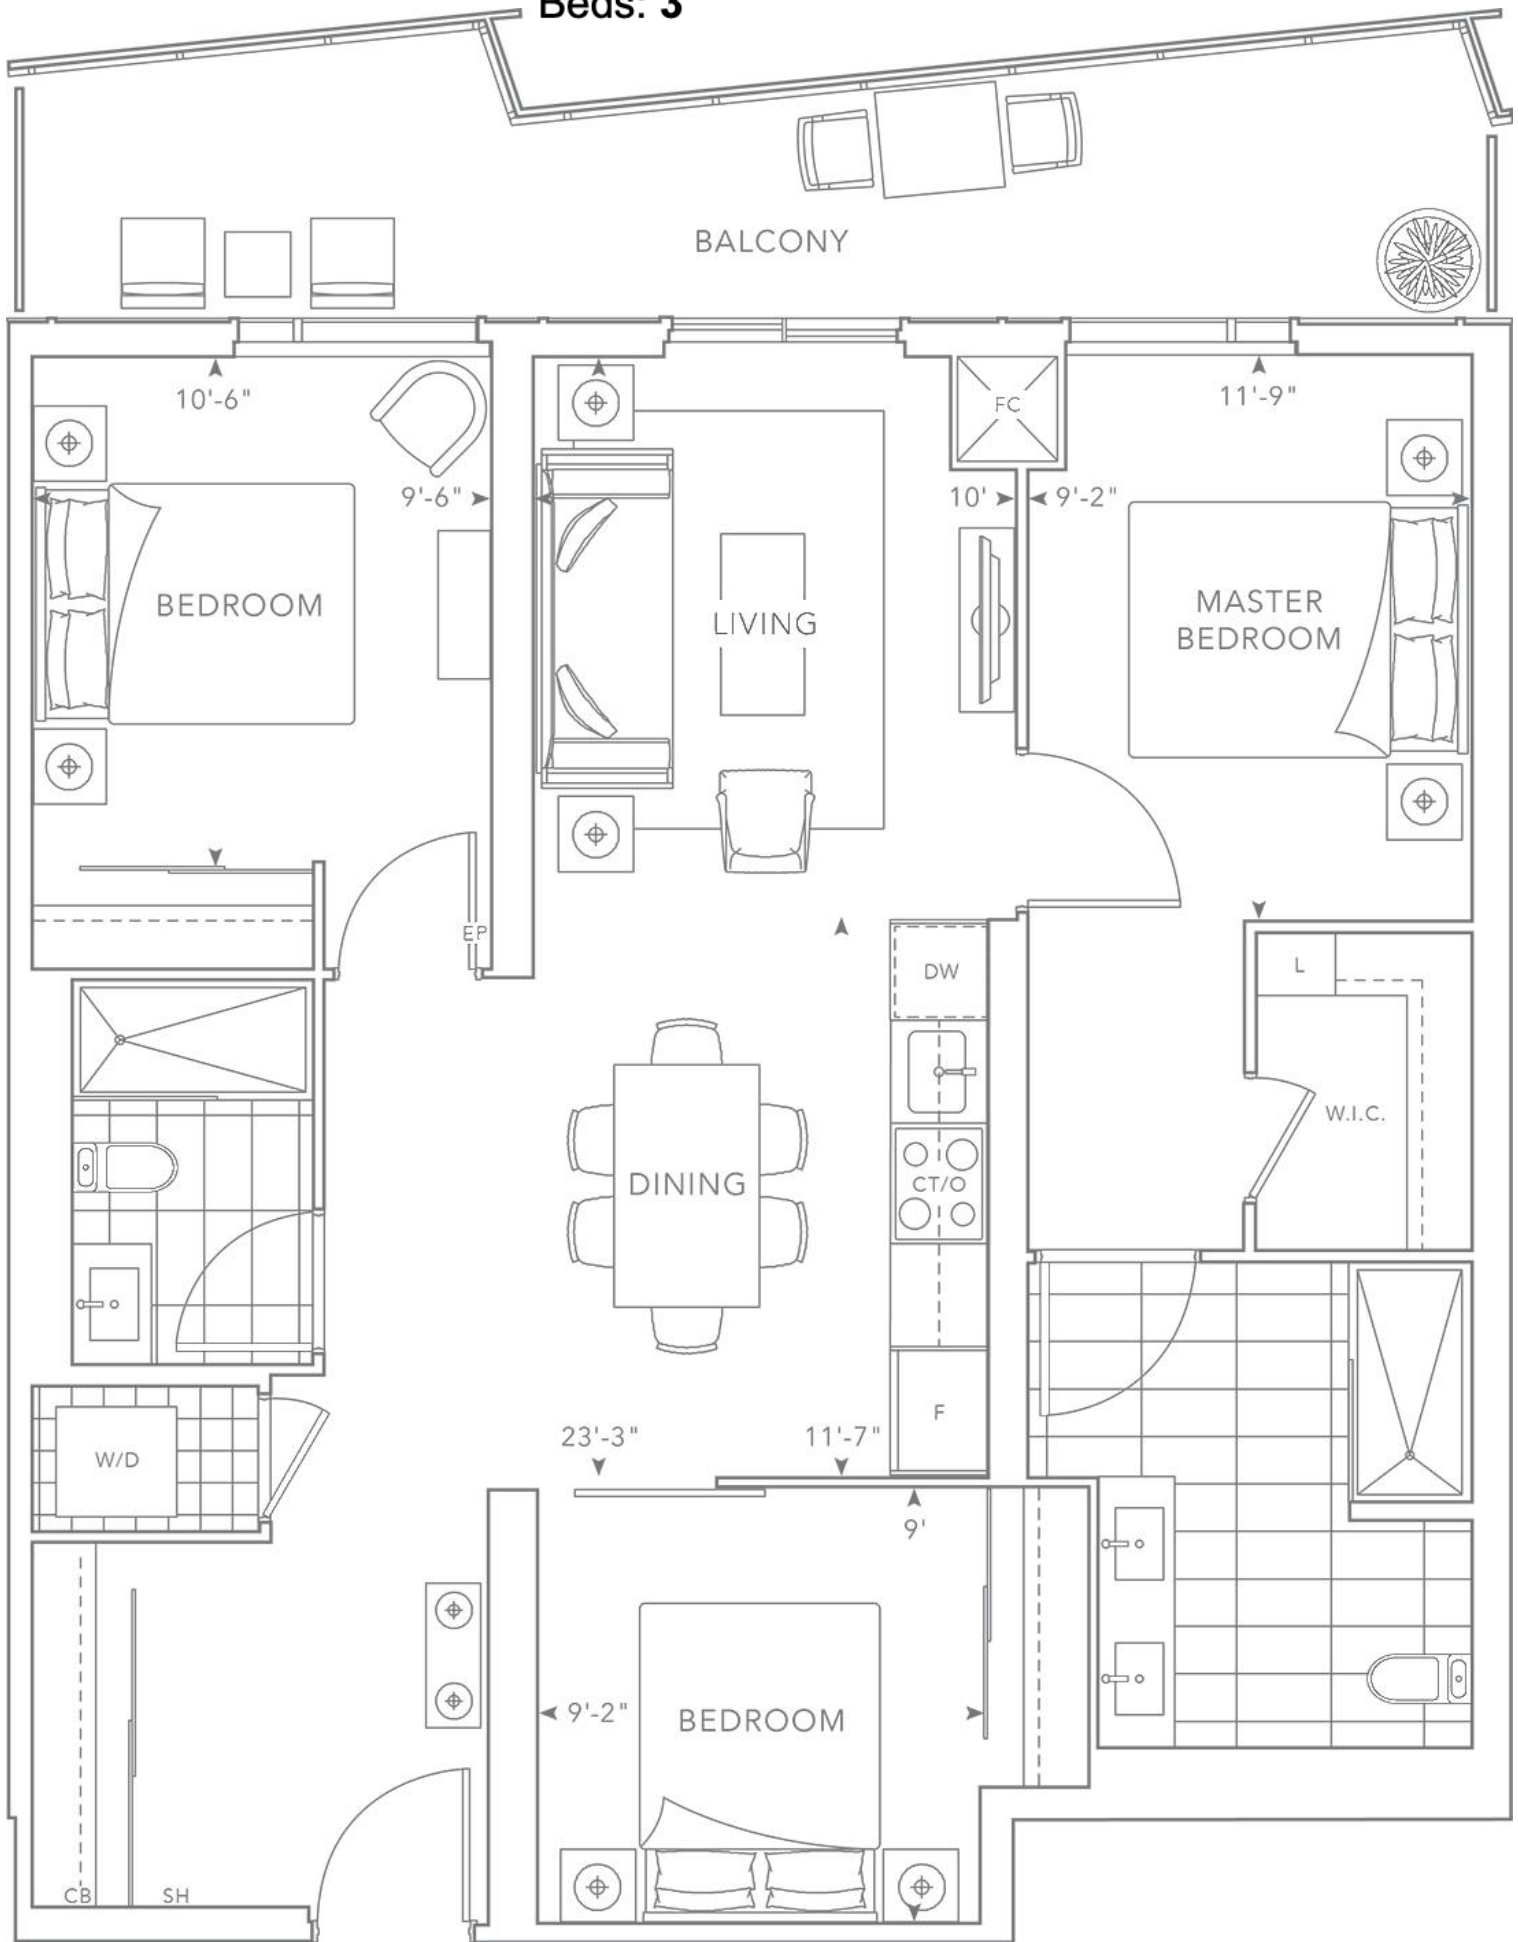

2G+D

Price: \$1,280,000

Sq. Ft.: 998

Beds: 2 + 1

2J Price: \$1,410,000
Sq. Ft.: 1125
Beds: 2

3A Price: \$1,300,000
Sq. Ft.: 1004
Beds: 3

3G Price: **\$2,595,000**
Penthouse Sq. Ft.: **1800**
 Beds: **3**

L2A Loft

Price: \$1,725,000

Sq. Ft.: 1275

Beds: 2

3C

Price: **\$1,765,000**

Sq. Ft.: **1260**

Beds: **3**

2J+S Price: \$2,075,000
Sq. Ft.: 1468
Beds: 2 + 1

Signature Series

2L+S

Price: \$2,200,000

Sq. Ft.: 1487

Beds: 2 + 1

Signature Series

2Z+Fa

Price: \$3,375,000