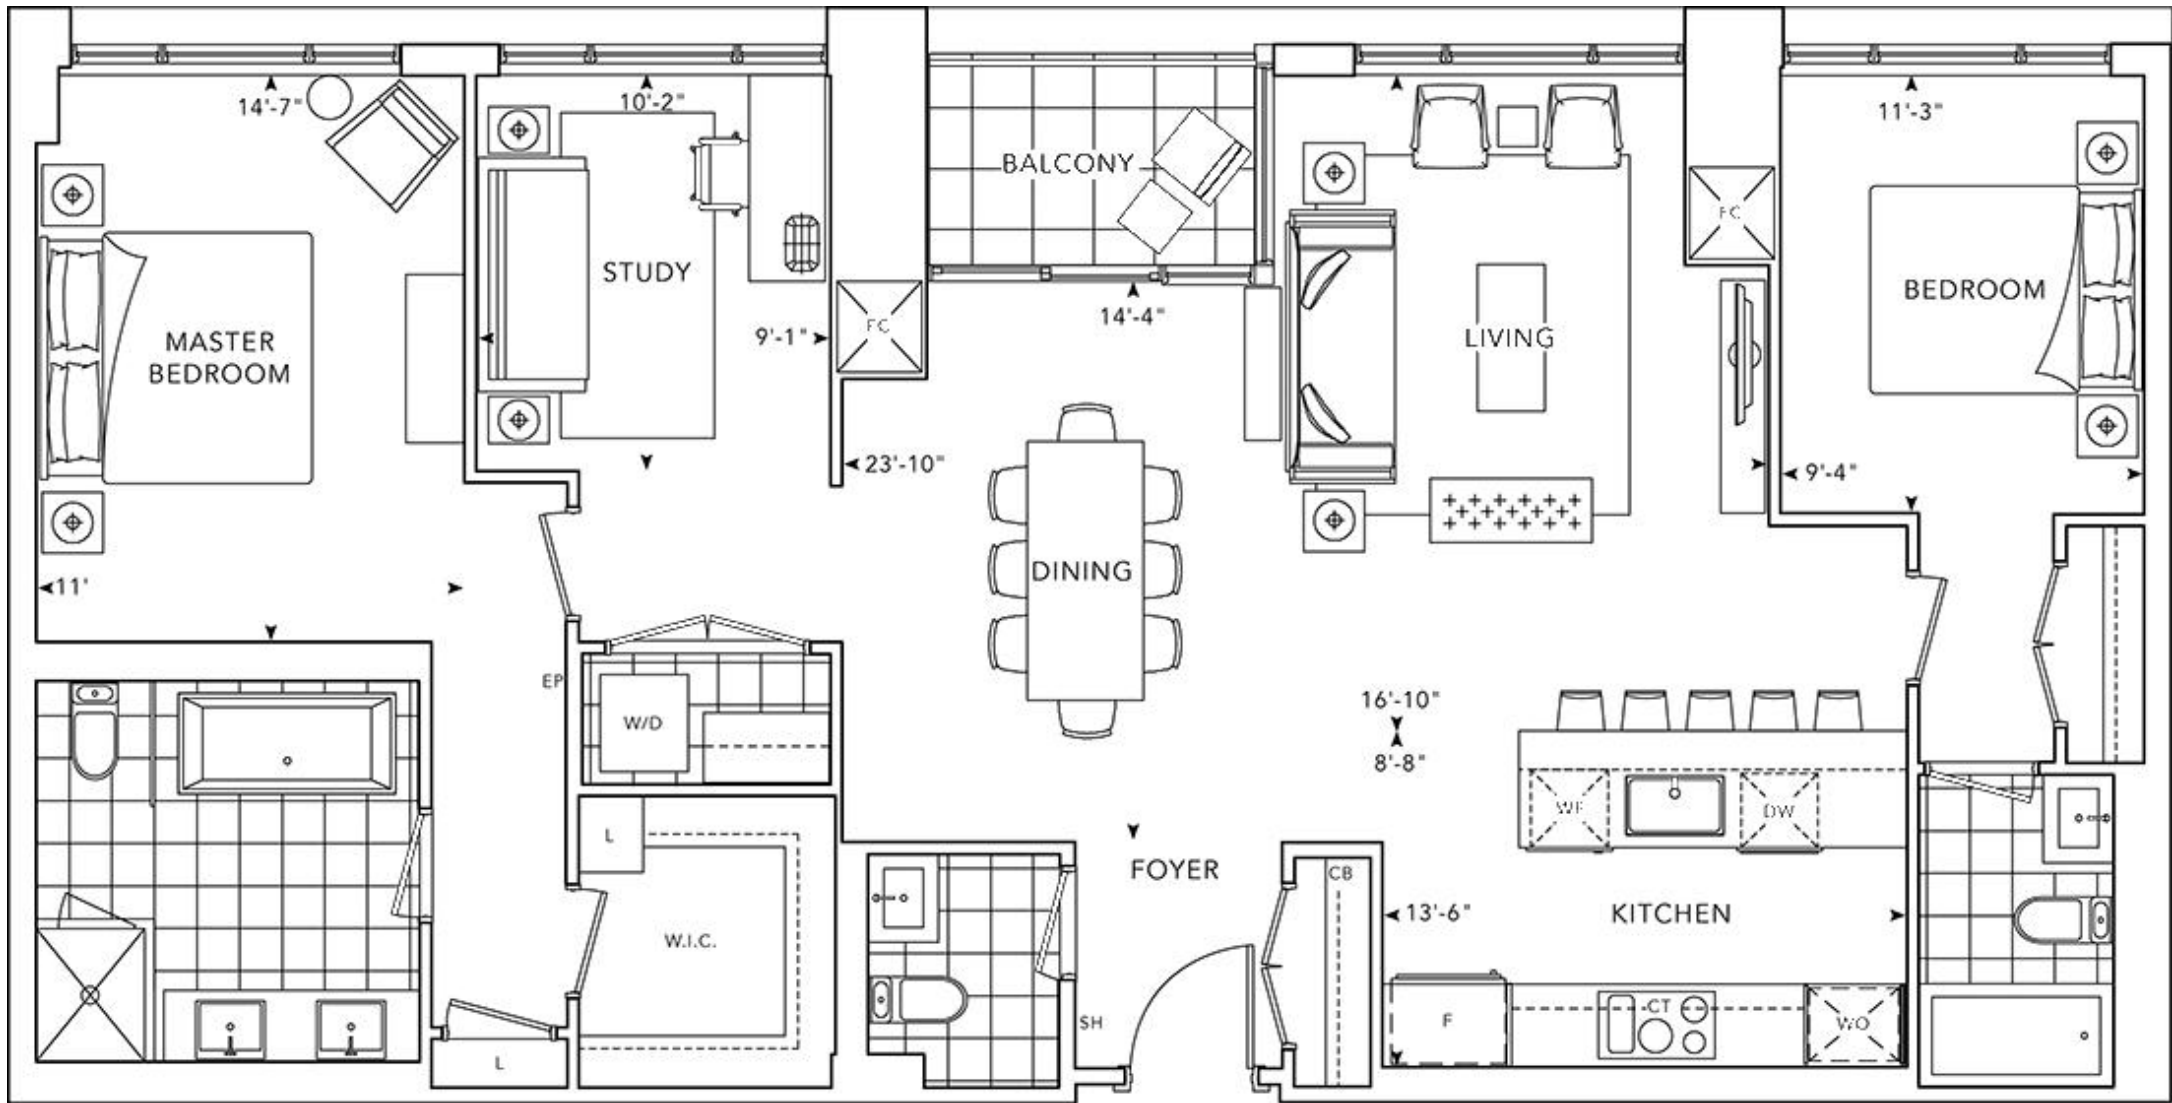

2L+S

Price: $2,200,000

Sq. Ft.: 1487

Beds: 2 + 1

Signature Series