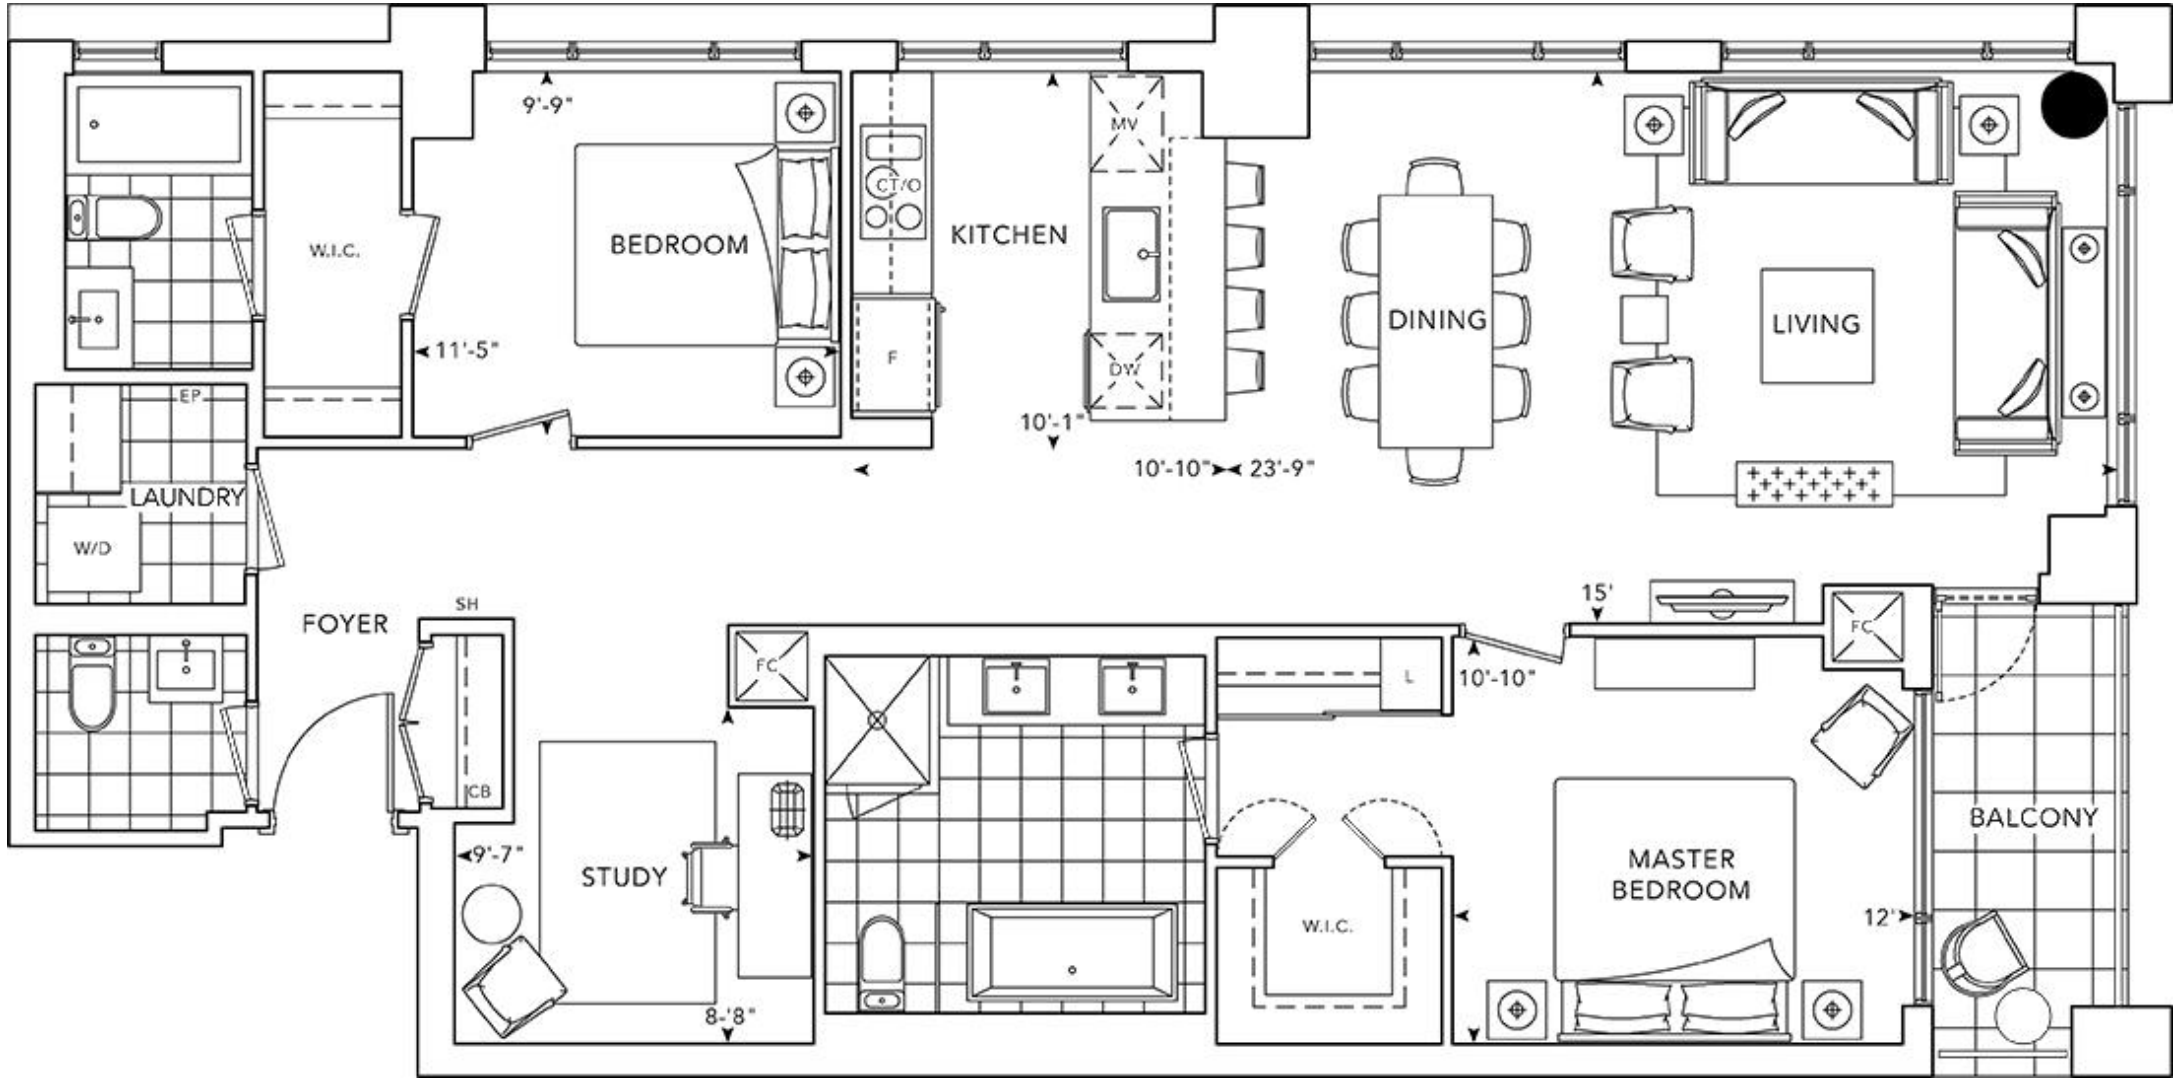

2G+D

Price: \$1,280,000

Sq. Ft.: 998

Beds: 2 + 1

2J Price: \$1,410,000
Sq. Ft.: 1125
Beds: 2

3A Price: \$1,300,000
Sq. Ft.: 1004
Beds: 3

3G Price: **\$2,595,000**
Penthouse Sq. Ft.: **1800**
 Beds: **3**

L2A Loft

Price: \$1,725,000

Sq. Ft.: 1275

Beds: 2

3C

Price: **\$1,765,000**

Sq. Ft.: **1260**

Beds: **3**

2J+S Price: \$2,075,000
Sq. Ft.: 1468
Beds: 2 + 1

Signature Series

2L+S

Price: \$2,200,000

Sq. Ft.: 1487

Beds: 2 + 1

Signature Series

2Z+Fa

Price: \$3,375,000