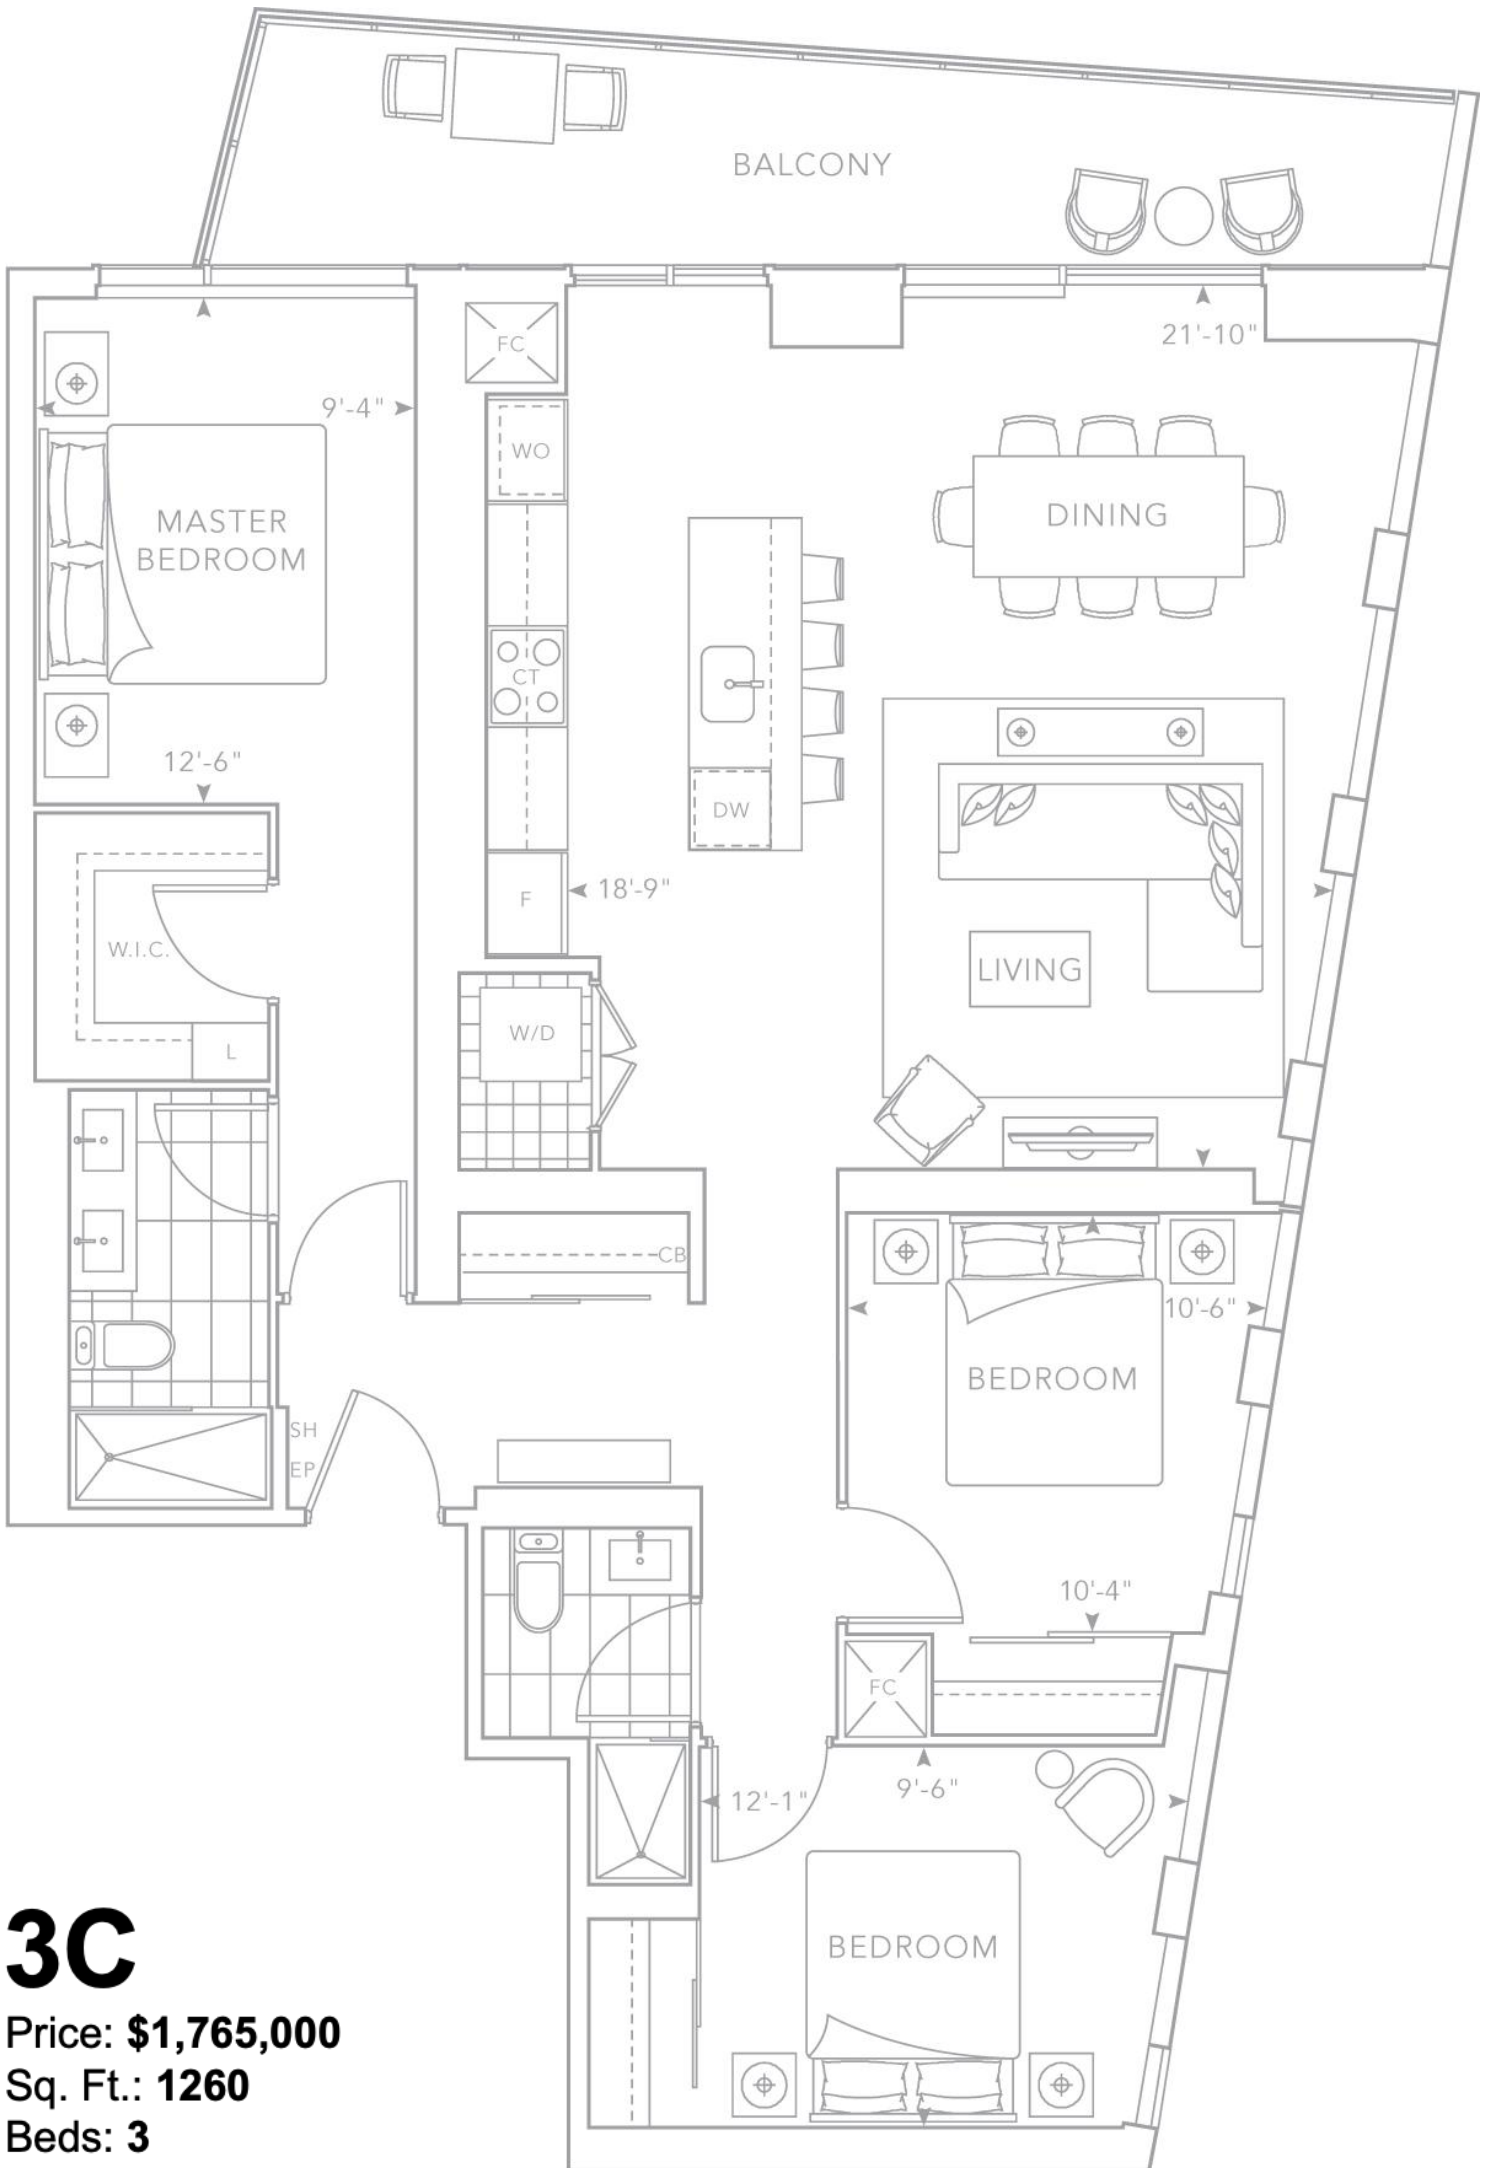

2G+D

Price: \$1,280,000

Sq. Ft.: 998

Beds: 2 + 1

2J Price: \$1,410,000
Sq. Ft.: 1125
Beds: 2

3A Price: \$1,300,000
Sq. Ft.: 1004
Beds: 3

3G Price: **\$2,595,000**
Penthouse Sq. Ft.: **1800**
 Beds: **3**

L2A Loft

Price: \$1,725,000

Sq. Ft.: 1275

Beds: 2

3C

Price: **\$1,765,000**

Sq. Ft.: **1260**

Beds: **3**

2J+S Price: \$2,075,000
Sq. Ft.: 1468
Beds: 2 + 1

Signature Series

2L+S

Price: \$2,200,000

Sq. Ft.: 1487

Beds: 2 + 1

Signature Series

2Z+Fa

Price: \$3,375,000

Sq. Ft.: 2297

Beds: 2 + 1

Signature Series

3E+F Price: \$3,775,000
 Sq. Ft.: 2539
Penthouse Beds: 3 + 1

Signature Series

2V+FT

Price: \$2,975,000

Sq. Ft.: 2054