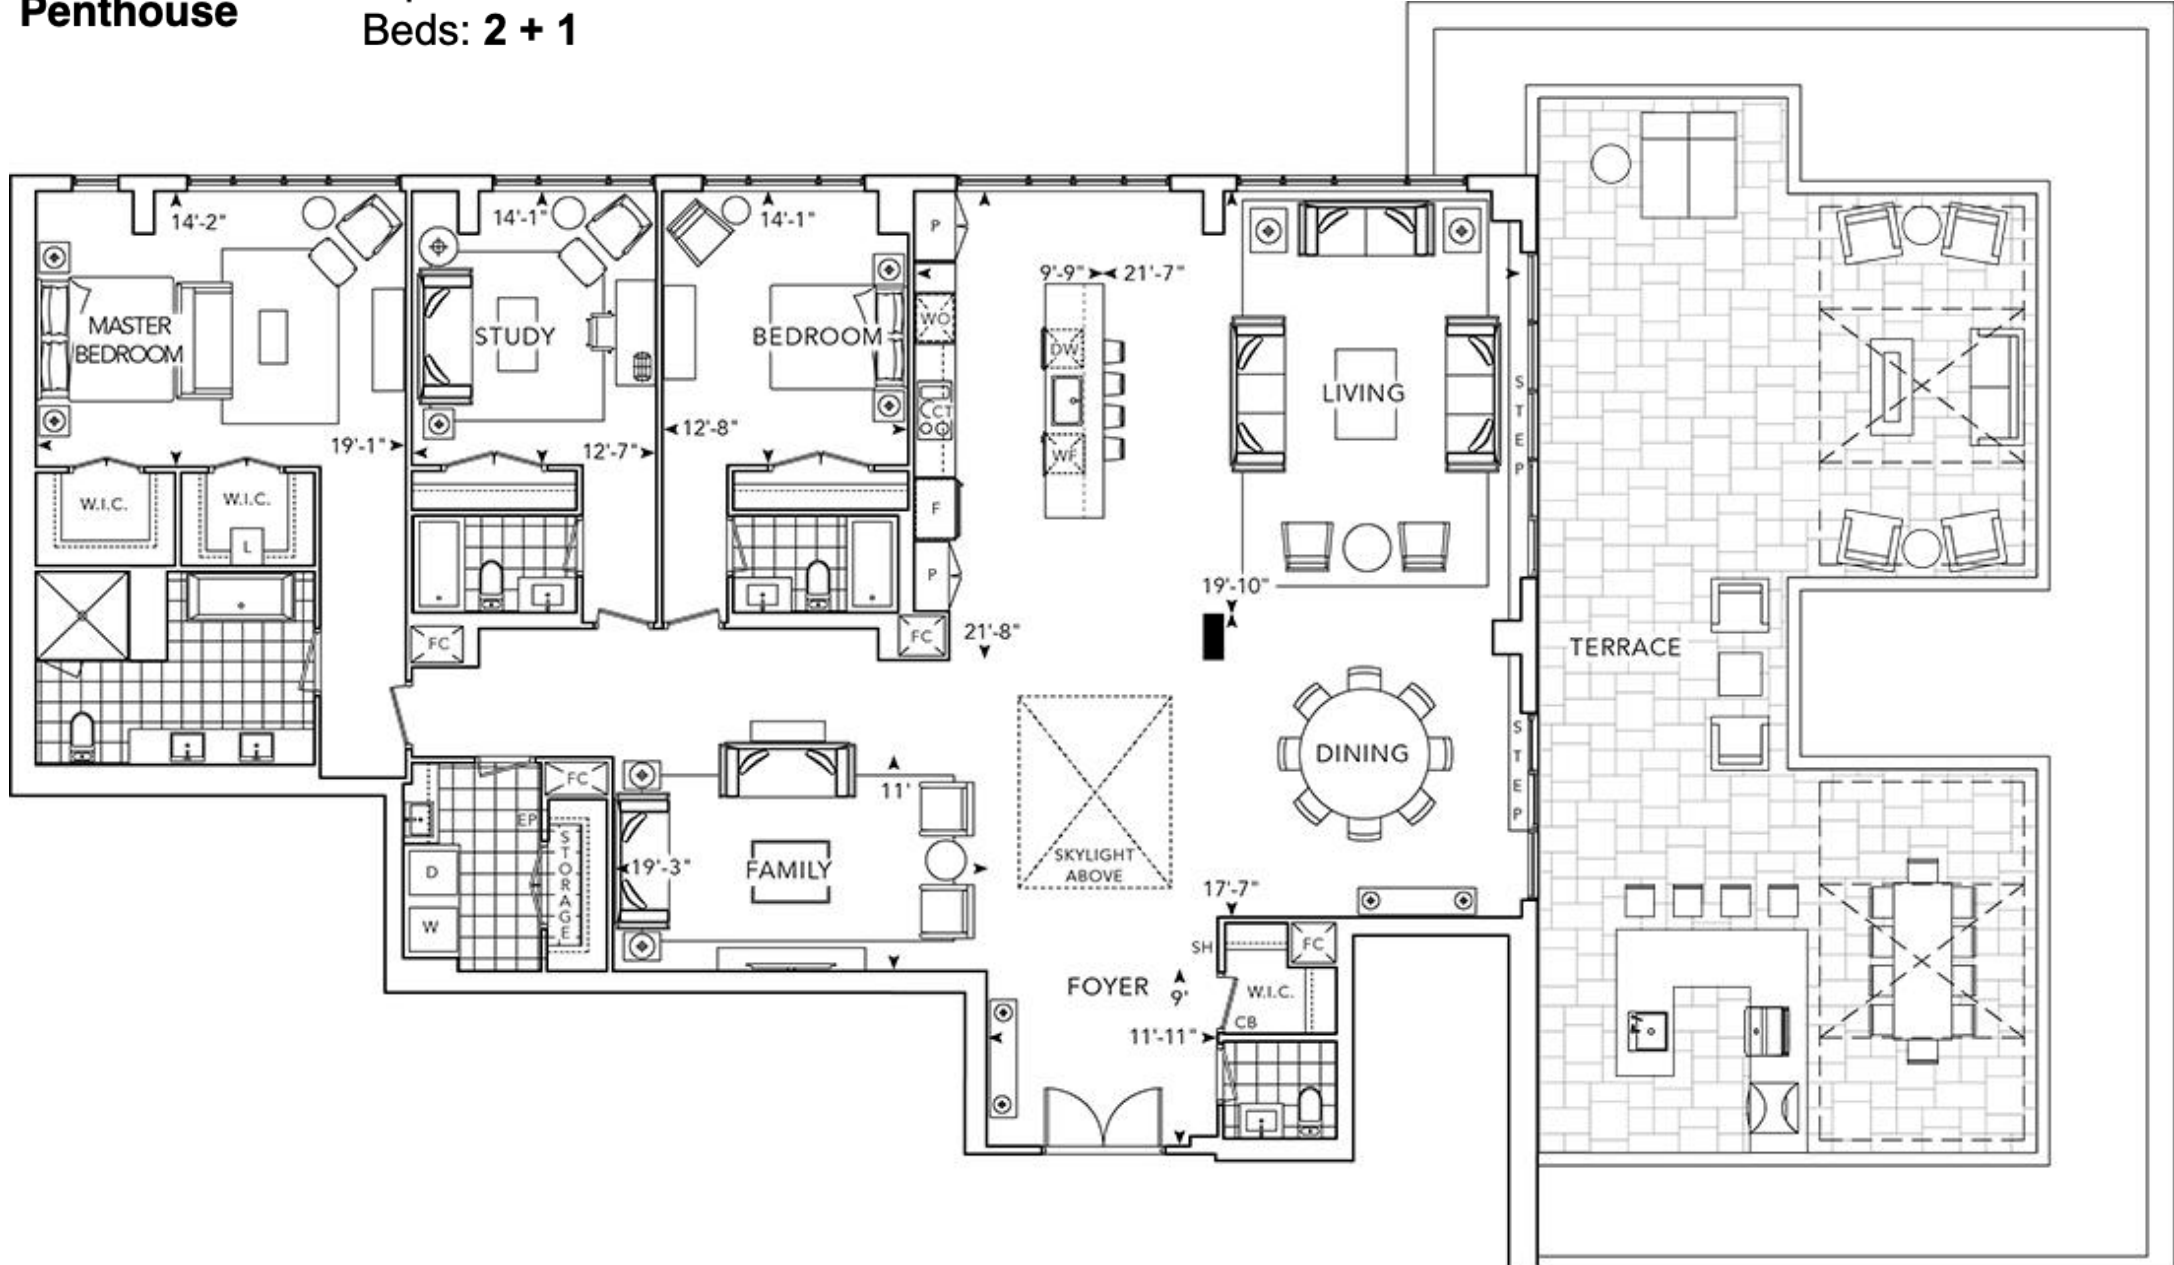

Beds: 3 + 1

Signature Series

GPH 1 Penthouse

Price: \$5,900,000

Sq. Ft.: 3259

Beds: 2 + 1

Signature Series