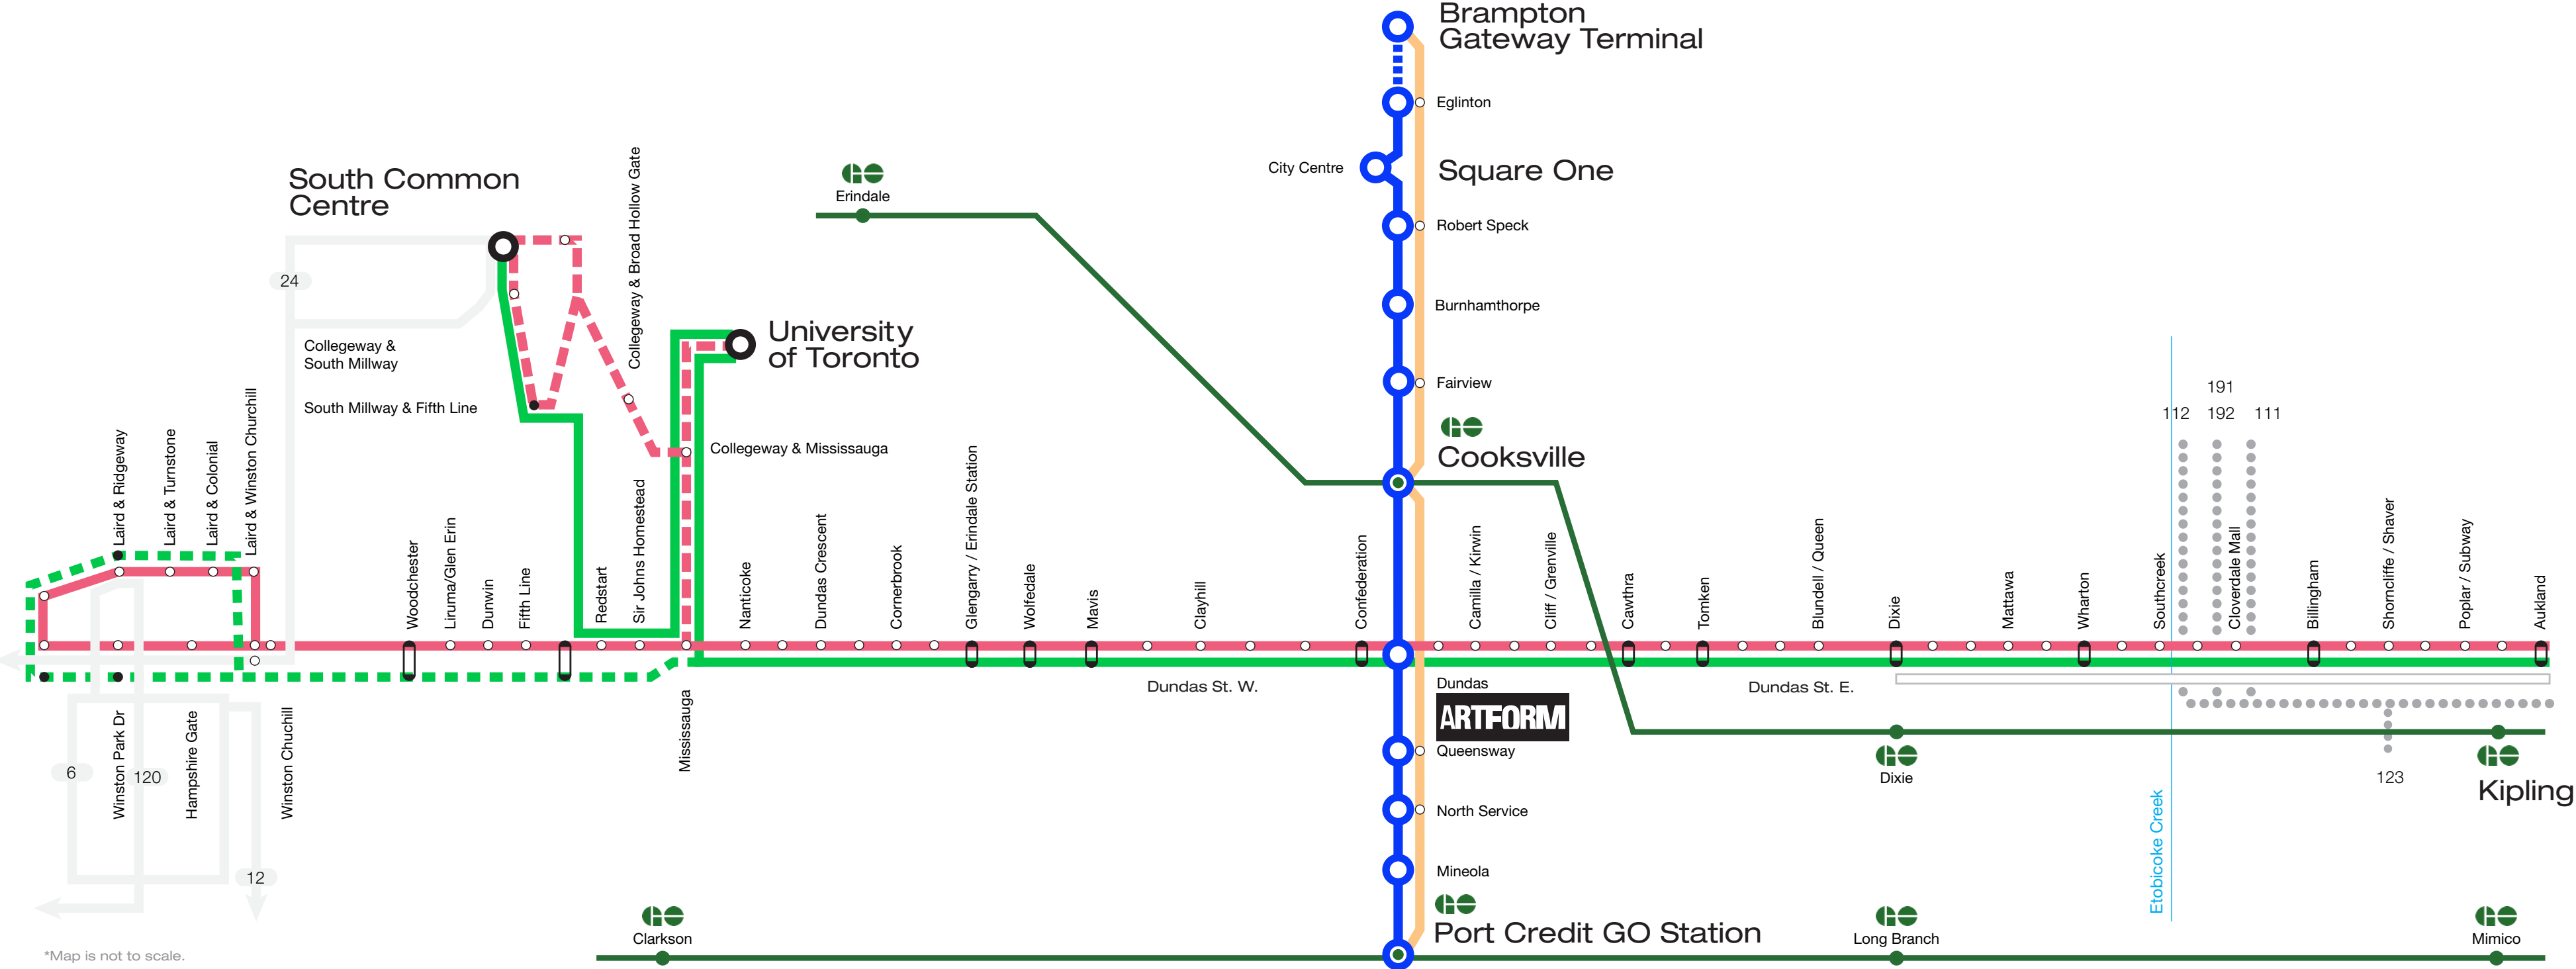

11. Bairrada Churrasqueira Grillhouse
12. KAGE Restobar
13. Halo Espresso Bar
14. Goodfellas Wood Oven Pizza
15. Daddy O Doughnuts

Grocery & Shops

16. Oceans Supermarket
17. Metro
18. Wholesale Club
19. T&T Supermarket
20. La Novita Bakery
21. Trigo Bakery
22. Tokyo Cheesecake Cafe
23. LCBO
24. Real Canadian Superstore
25. Shoppers Drug Mart

The Dundas Connects Future Transit

The City of Mississauga’s Official Plan pinpoints Hurontario and Dundas Streets as “Intensification Corridors” that will be developed with a greater concentration of homes, employment opportunities, transit and other services. Cooksville’s important status as a transportation hub for the GTA will be cemented with the improvement of public transit in the area.

- TTC Routes
 - ▬▬▬▬▬▬▬▬ Oakville Transit Routes
 - ▬▬▬▬▬▬▬▬ Hurontario LRT / Stop (planned)
 - ▬▬▬▬▬▬▬▬ HOV Lanes existing 6 lane sections
 - ▬▬▬▬▬▬▬▬ GO Transit
- Local**
- ▬▬▬▬▬▬▬▬ 1 - Dundas Street local service, Islington Subway Station to Laird Rd.
 - ▬▬▬▬▬▬▬▬ 1C - Dundas Street local service, Islington Subway Station to South Common Centre via UTM
 - Local Stop
- Express**
- ▬▬▬▬▬▬▬▬ 101 - BRT Dundas Express, Islington Subway Station to South Common Centre via UTM
 - ▬▬▬▬▬▬▬▬ 101A - BRT Dundas Express, Islington Subway Station to Laird Road including UTM
 - ▬▬▬▬▬▬▬▬ 103 - Hurontario Express, Port Credit Station to Brampton Gateway Terminal
 - ▬▬▬▬▬▬▬▬ Express Stops

- Hurontario LRT
- Mississauga Transitway
- 103 Hurontario Express BRT
- Go Train
- 1 Dundas
- 101 Dundas Express BRT
- 1C Dundas
- 101C Dundas Express BRT