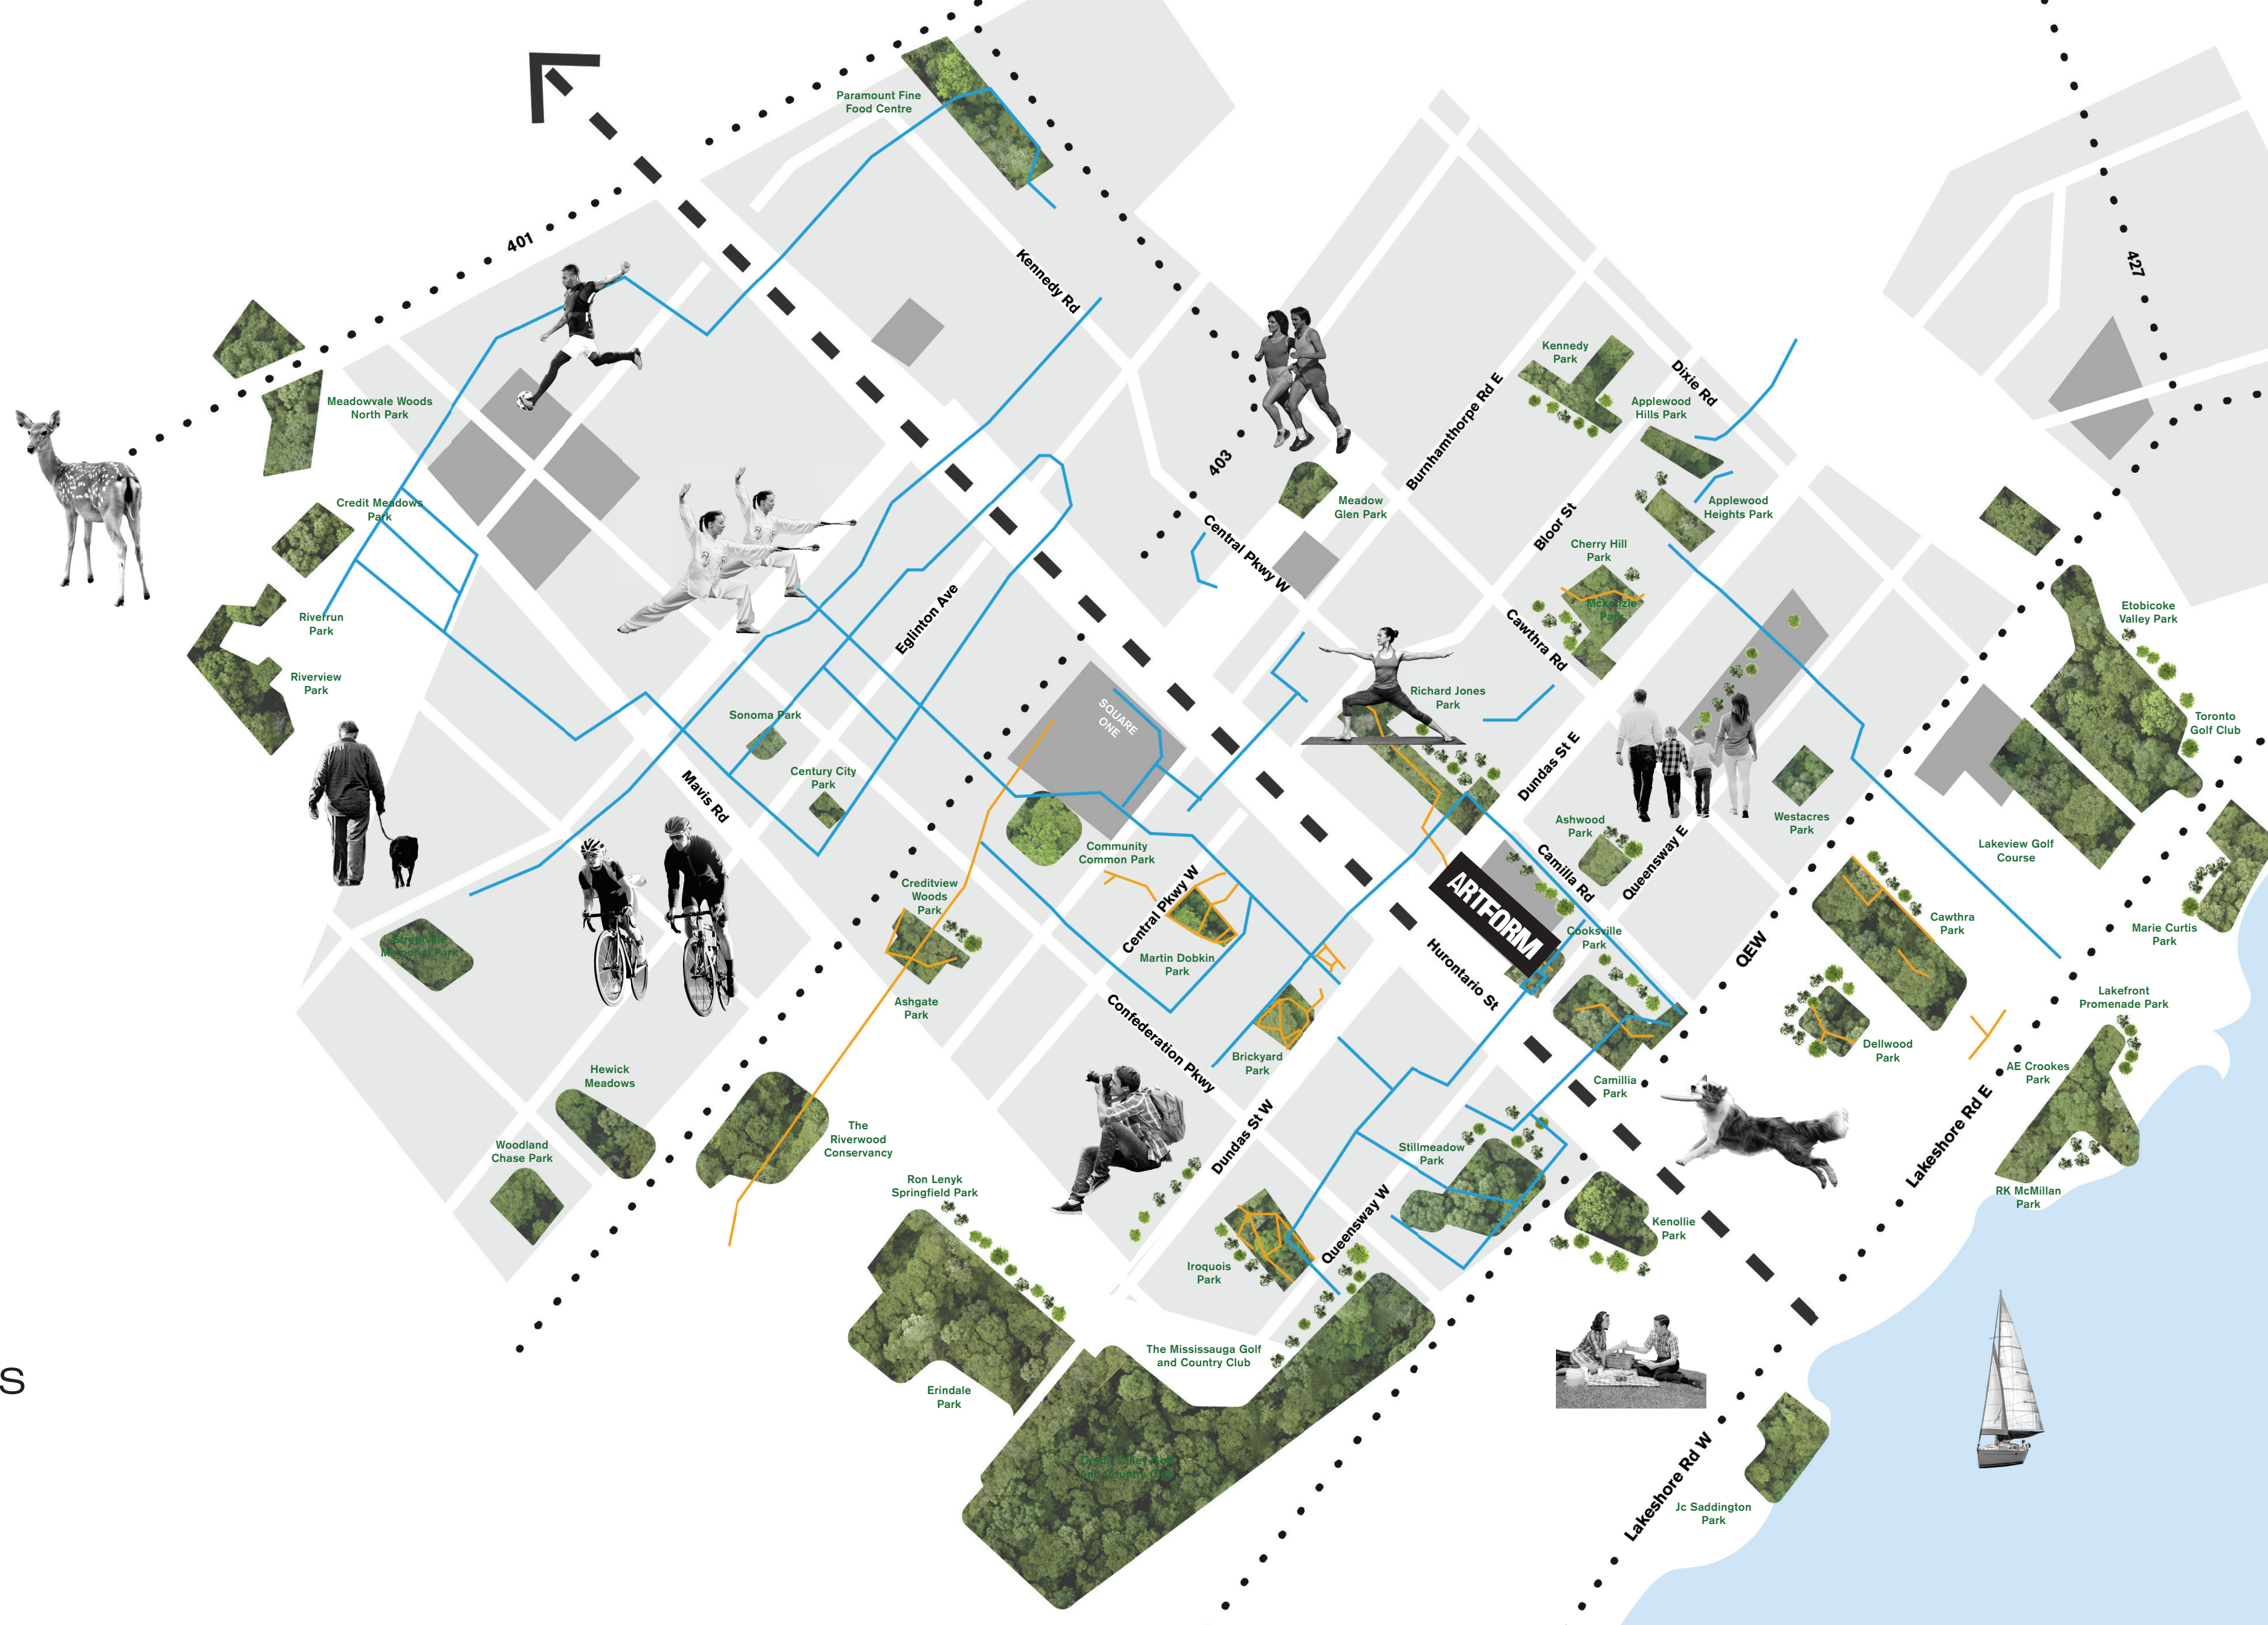

Parks & Trails

- Parks
- Trail
- Bike Route