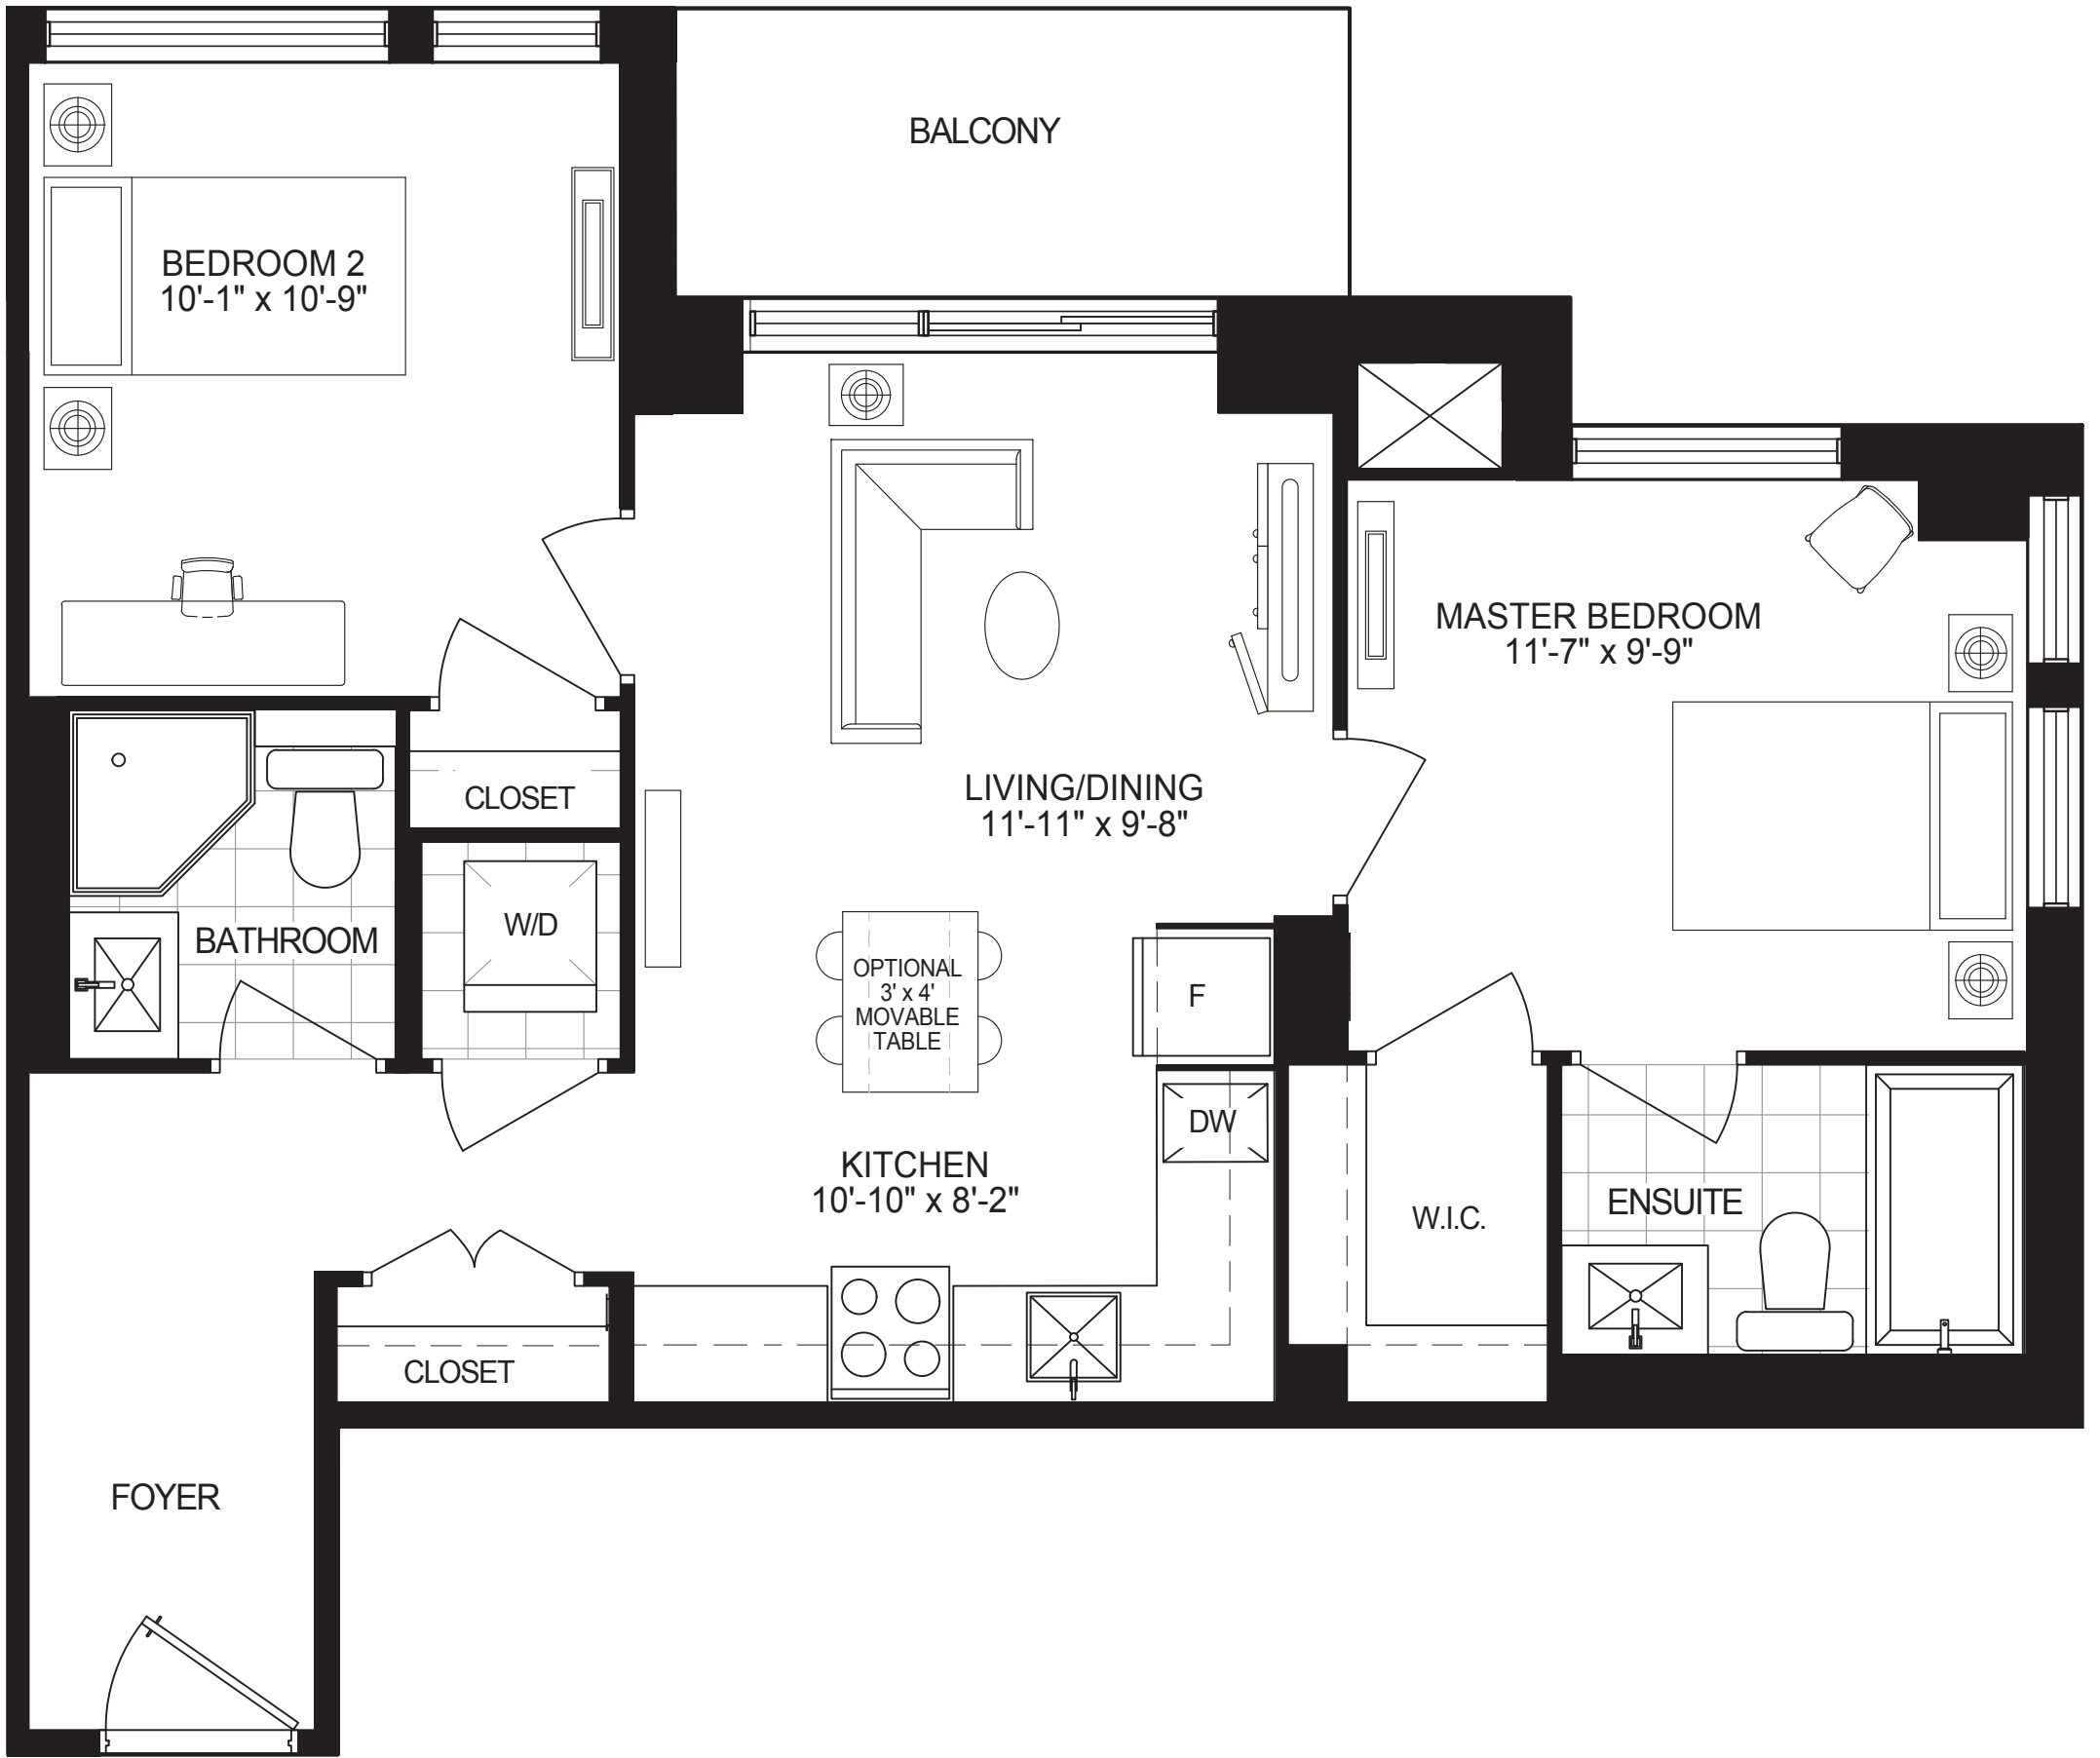

CURAÇÃO

FROM **576** SQ. FT.
(1F+D)

NUVO II
BOUTIQUE RESIDENCES

2ND FLOOR PLAN

3RD - 4TH FLOOR PLAN

5TH FLOOR PLAN

MAUI

FROM **674** SQ. FT.
(2B)

NUVO II
BOUTIQUE RESIDENCES

2ND FLOOR PLAN

3RD - 4TH FLOOR PLAN

ST. KITTS

FROM 674 SQ. FT.
(2B-P)

NUVO II
BOUTIQUE RESIDENCES

GROUND FLOOR PLAN

ARUBA

FROM **750** SQ. FT.
(2L)

NUVO II
BOUTIQUE RESIDENCES

2ND FLOOR PLAN

3RD - 4TH FLOOR PLAN

6TH - 7TH FLOOR PLAN

8TH FLOOR PLAN

ST. THOMAS

FROM **749** SQ. FT.
(2L-P)

NUVO II
BOUTIQUE RESIDENCES

GROUND FLOOR PLAN

RIVIERA

FROM **835** SQ. FT.
(2M+D)

NUVO II
BOUTIQUE RESIDENCES

3RD - 4TH FLOOR PLAN

TUSCANY

FROM 691 SQ. FT.
(2N)