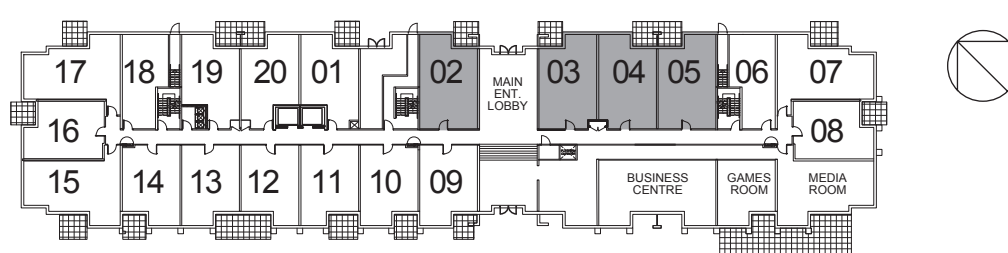

3RD - 4TH FLOOR PLAN

5TH FLOOR PLAN

6TH - 7TH FLOOR PLAN

8TH FLOOR PLAN

ST. LUCIA

FROM 602 SQ. FT.
(1E+D-P)

NUVO II
BOUTIQUE RESIDENCES

GROUND FLOOR PLAN

CURAÇÃO

FROM **576** SQ. FT.
(1F+D)

NUVO II
BOUTIQUE RESIDENCES

2ND FLOOR PLAN

3RD - 4TH FLOOR PLAN

5TH FLOOR PLAN

MAUI

FROM **674** SQ. FT.
(2B)

NUVO II
BOUTIQUE RESIDENCES

2ND FLOOR PLAN

3RD - 4TH FLOOR PLAN

ST. KITTS

FROM 674 SQ. FT.
(2B-P)

NUVO II
BOUTIQUE RESIDENCES

GROUND FLOOR PLAN

ARUBA

FROM **750** SQ. FT.
(2L)

NUVO II
BOUTIQUE RESIDENCES

2ND FLOOR PLAN

3RD - 4TH FLOOR PLAN

6TH - 7TH FLOOR PLAN

8TH FLOOR PLAN

ST. THOMAS

FROM **749** SQ. FT.
(2L-P)