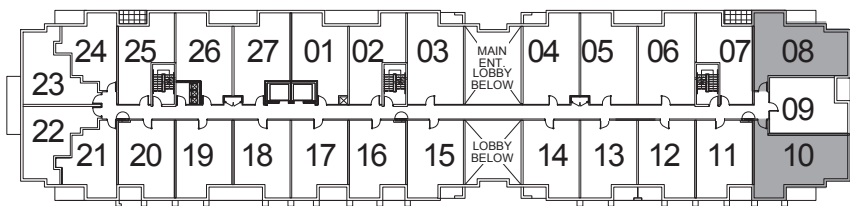

3RD - 4TH FLOOR PLAN

5TH FLOOR PLAN

6TH - 7TH FLOOR PLAN

8TH FLOOR PLAN

ST. LUCIA

FROM 602 SQ. FT.
(1E+D-P)

NUVO II
BOUTIQUE RESIDENCES

GROUND FLOOR PLAN

CURAÇÃO

FROM **576** SQ. FT.
(1F+D)

NUVO II
BOUTIQUE RESIDENCES

2ND FLOOR PLAN

3RD - 4TH FLOOR PLAN

5TH FLOOR PLAN

MAUI

FROM **674** SQ. FT.
(2B)

NUVO II
BOUTIQUE RESIDENCES

2ND FLOOR PLAN

3RD - 4TH FLOOR PLAN

ST. KITTS

FROM 674 SQ. FT.
(2B-P)

NUVO II
BOUTIQUE RESIDENCES

GROUND FLOOR PLAN

ARUBA

FROM **750** SQ. FT.
(2L)

NUVO II
BOUTIQUE RESIDENCES

2ND FLOOR PLAN

3RD - 4TH FLOOR PLAN

6TH - 7TH FLOOR PLAN

8TH FLOOR PLAN

ST. THOMAS

FROM **749** SQ. FT.
(2L-P)