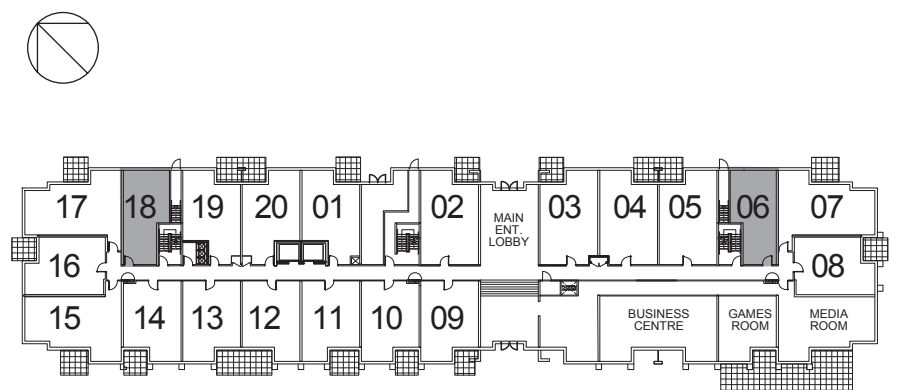

ST. BARTS

FROM 526 SQ. FT.
(1D-P)

NUVO II
BOUTIQUE RESIDENCES

GROUND FLOOR PLAN

MONTE CARLO

FROM **548** SQ. FT.
(1B)

NUVO II
BOUTIQUE RESIDENCES

2ND FLOOR PLAN

3RD - 4TH FLOOR PLAN

5TH FLOOR PLAN

6TH - 7TH FLOOR PLAN

8TH FLOOR PLAN

FIJI

FROM 576 SQ. FT.
(1A+D)

NUVO II
BOUTIQUE RESIDENCES

2ND FLOOR PLAN

3RD - 4TH FLOOR PLAN

5TH FLOOR PLAN

6TH - 7TH FLOOR PLAN

8TH FLOOR PLAN

MALLORCA

FROM **580** SQ. FT.
(1A+D-P)

NUVO II
BOUTIQUE RESIDENCES

GROUND FLOOR PLAN

3RD - 4TH FLOOR PLAN

5TH FLOOR PLAN

6TH - 7TH FLOOR PLAN

8TH FLOOR PLAN

ST. LUCIA

FROM 602 SQ. FT.
(1E+D-P)

NUVO II
BOUTIQUE RESIDENCES

GROUND FLOOR PLAN