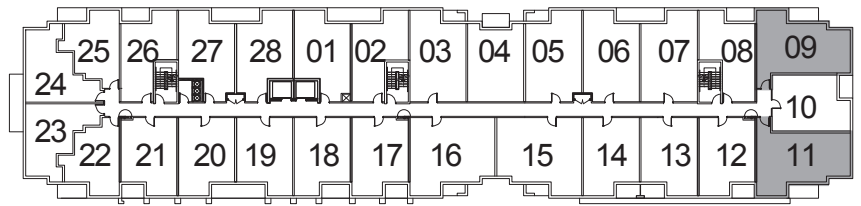

3RD - 4TH FLOOR PLAN

5TH FLOOR PLAN

6TH - 7TH FLOOR PLAN

8TH FLOOR PLAN

ST. LUCIA

FROM 602 SQ. FT.
(1E+D-P)

NUVO II
BOUTIQUE RESIDENCES

GROUND FLOOR PLAN

CURAÇÃO

FROM **576** SQ. FT.
(1F+D)

NUVO II
BOUTIQUE RESIDENCES

2ND FLOOR PLAN

3RD - 4TH FLOOR PLAN

5TH FLOOR PLAN

MAUI

FROM **674** SQ. FT.
(2B)

NUVO II
BOUTIQUE RESIDENCES

2ND FLOOR PLAN

3RD - 4TH FLOOR PLAN

ST. KITTS

FROM 674 SQ. FT.
(2B-P)

NUVO II
BOUTIQUE RESIDENCES

GROUND FLOOR PLAN

ARUBA

FROM **750** SQ. FT.
(2L)

NUVO II
BOUTIQUE RESIDENCES

2ND FLOOR PLAN

3RD - 4TH FLOOR PLAN

6TH - 7TH FLOOR PLAN

8TH FLOOR PLAN

ST. THOMAS

FROM **749** SQ. FT.
(2L-P)