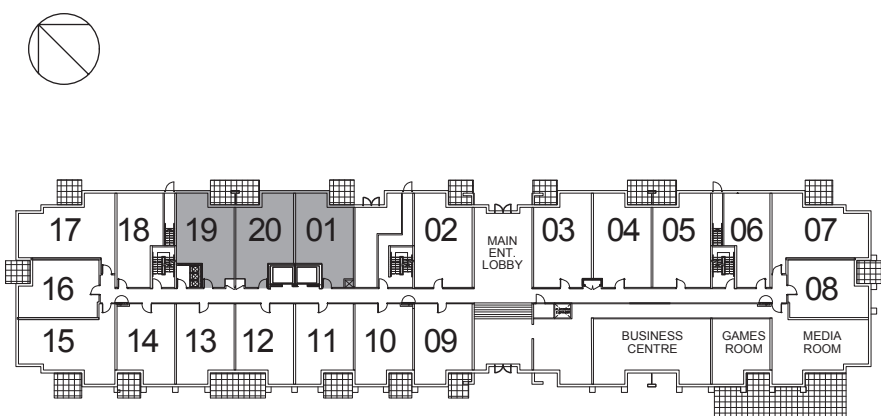

3RD - 4TH FLOOR PLAN

5TH FLOOR PLAN

6TH - 7TH FLOOR PLAN

8TH FLOOR PLAN

FIJI

FROM 576 SQ. FT.
(1A+D)

NUVO II
BOUTIQUE RESIDENCES

2ND FLOOR PLAN

MIRAVAL

FROM **601** SQ. FT.
(1D+D)

NUVO II
BOUTIQUE RESIDENCES

3RD - 4TH FLOOR PLAN

CAPRI

FROM **595** SQ. FT.
(1E+D)

NUVO II
BOUTIQUE RESIDENCES

2ND FLOOR PLAN

3RD - 4TH FLOOR PLAN

5TH FLOOR PLAN

6TH - 7TH FLOOR PLAN

8TH FLOOR PLAN

ST. LUCIA

FROM 602 SQ. FT.
(1E+D-P)

NUVO II
BOUTIQUE RESIDENCES

GROUND FLOOR PLAN

CURAÇÃO

FROM **576** SQ. FT.
(1F+D)

NUVO II
BOUTIQUE RESIDENCES

2ND FLOOR PLAN

3RD - 4TH FLOOR PLAN

5TH FLOOR PLAN

MAUI

FROM **674** SQ. FT.
(2B)