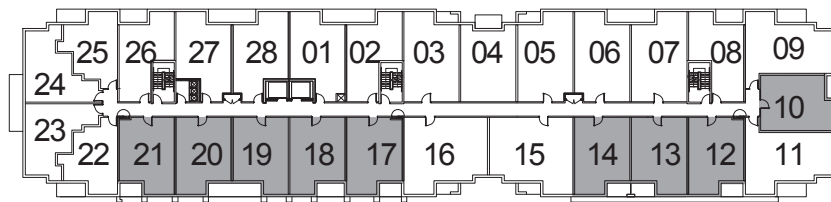

ST. BARTS

FROM 526 SQ. FT.
(1D-P)

NUVO II
BOUTIQUE RESIDENCES

GROUND FLOOR PLAN

MONTE CARLO

FROM **548** SQ. FT.
(1B)

NUVO II
BOUTIQUE RESIDENCES

2ND FLOOR PLAN

3RD - 4TH FLOOR PLAN

5TH FLOOR PLAN

6TH - 7TH FLOOR PLAN

8TH FLOOR PLAN

FIJI

FROM 576 SQ. FT.
(1A+D)

NUVO II
BOUTIQUE RESIDENCES

2ND FLOOR PLAN

3RD - 4TH FLOOR PLAN

5TH FLOOR PLAN

6TH - 7TH FLOOR PLAN

8TH FLOOR PLAN

MALLORCA

FROM **580** SQ. FT.
(1A+D-P)

NUVO II
BOUTIQUE RESIDENCES

GROUND FLOOR PLAN

3RD - 4TH FLOOR PLAN

5TH FLOOR PLAN

6TH - 7TH FLOOR PLAN

8TH FLOOR PLAN

ST. LUCIA

FROM 602 SQ. FT.
(1E+D-P)

NUVO II
BOUTIQUE RESIDENCES

GROUND FLOOR PLAN