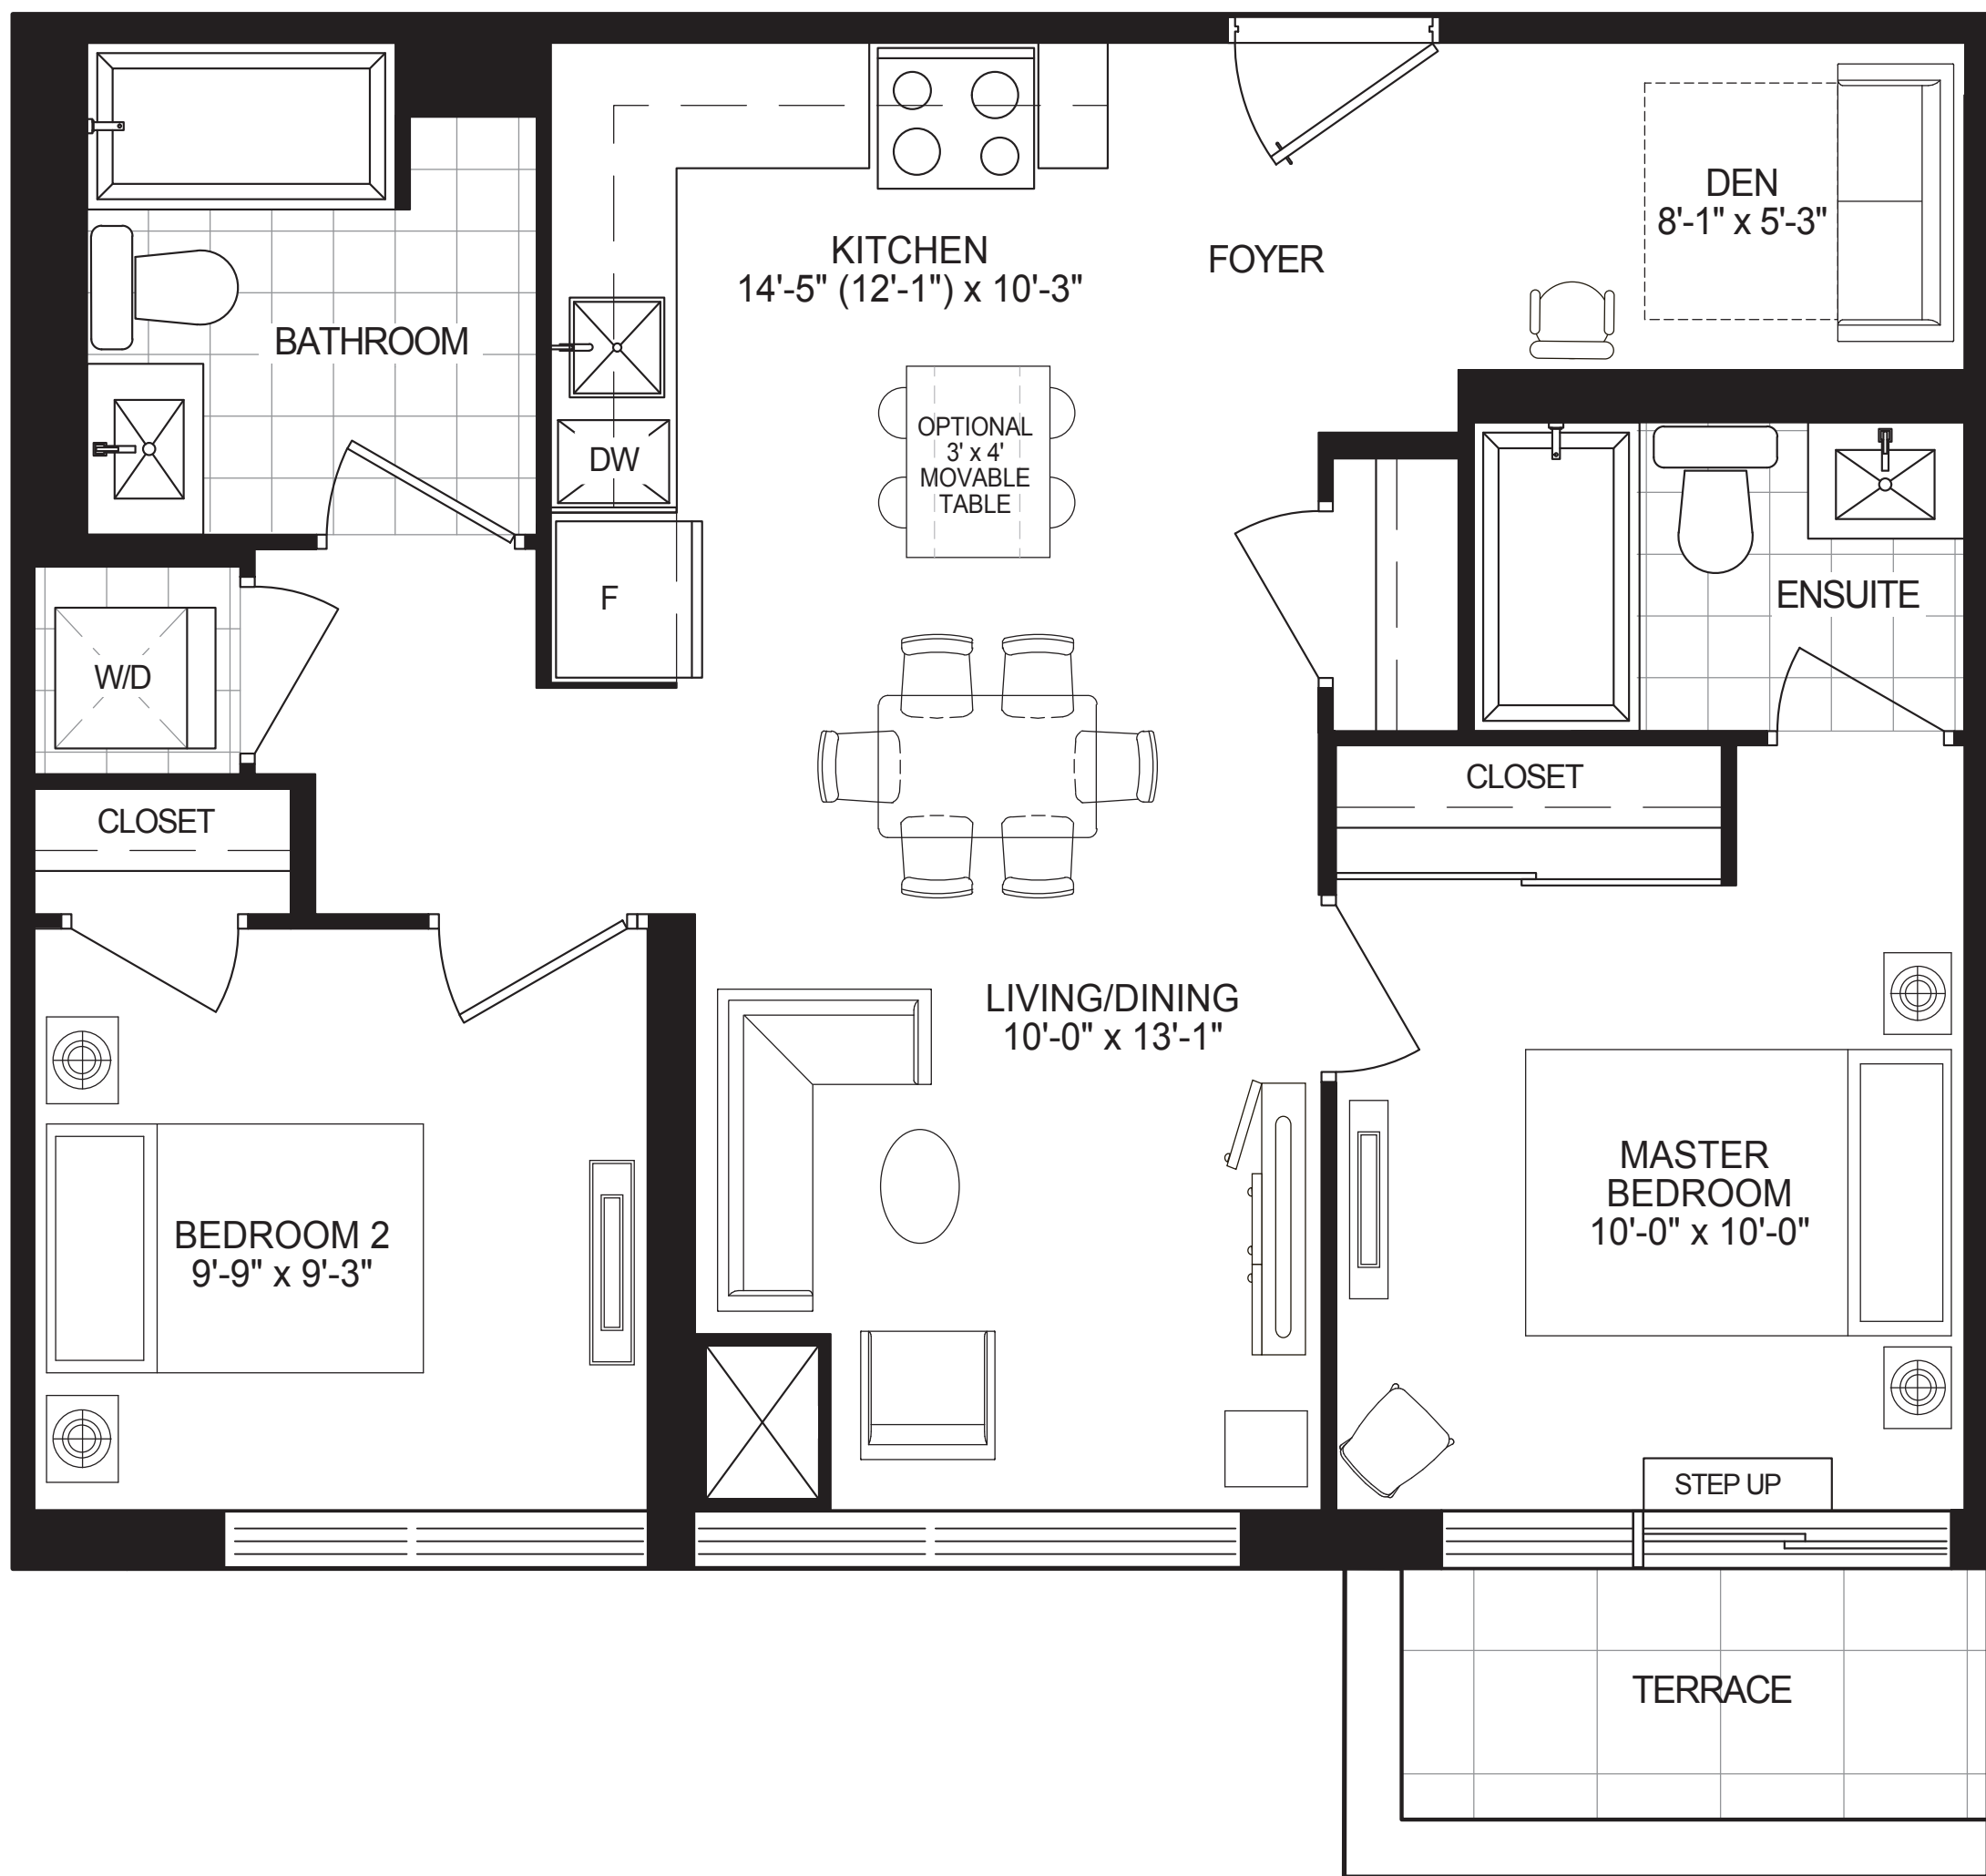

NUVO II
BOUTIQUE RESIDENCES

GROUND FLOOR PLAN

RIVIERA

FROM **835** SQ. FT.
(2M+D)

NUVO II
BOUTIQUE RESIDENCES

3RD - 4TH FLOOR PLAN

TUSCANY

FROM 691 SQ. FT.
(2N)

NUVO II
BOUTIQUE RESIDENCES

8TH FLOOR PLAN

PATAGONIA

FROM **776** SQ. FT.
(20+D)

NUVO II
BOUTIQUE RESIDENCES

8TH FLOOR PLAN

DUBAI

FROM **948** SQ. FT.
(2P+D)

NUVO II
BOUTIQUE RESIDENCES

8TH FLOOR PLAN