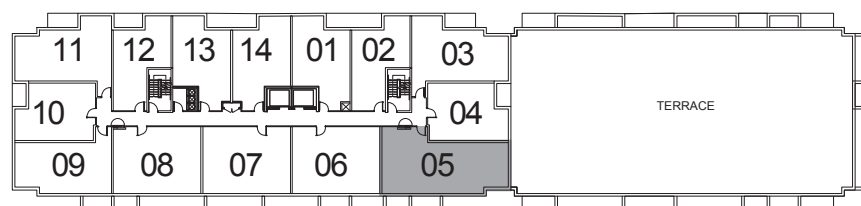

DUBAI

FROM **948** SQ. FT.
(2P+D)

NUVO II
BOUTIQUE RESIDENCES

8TH FLOOR PLAN