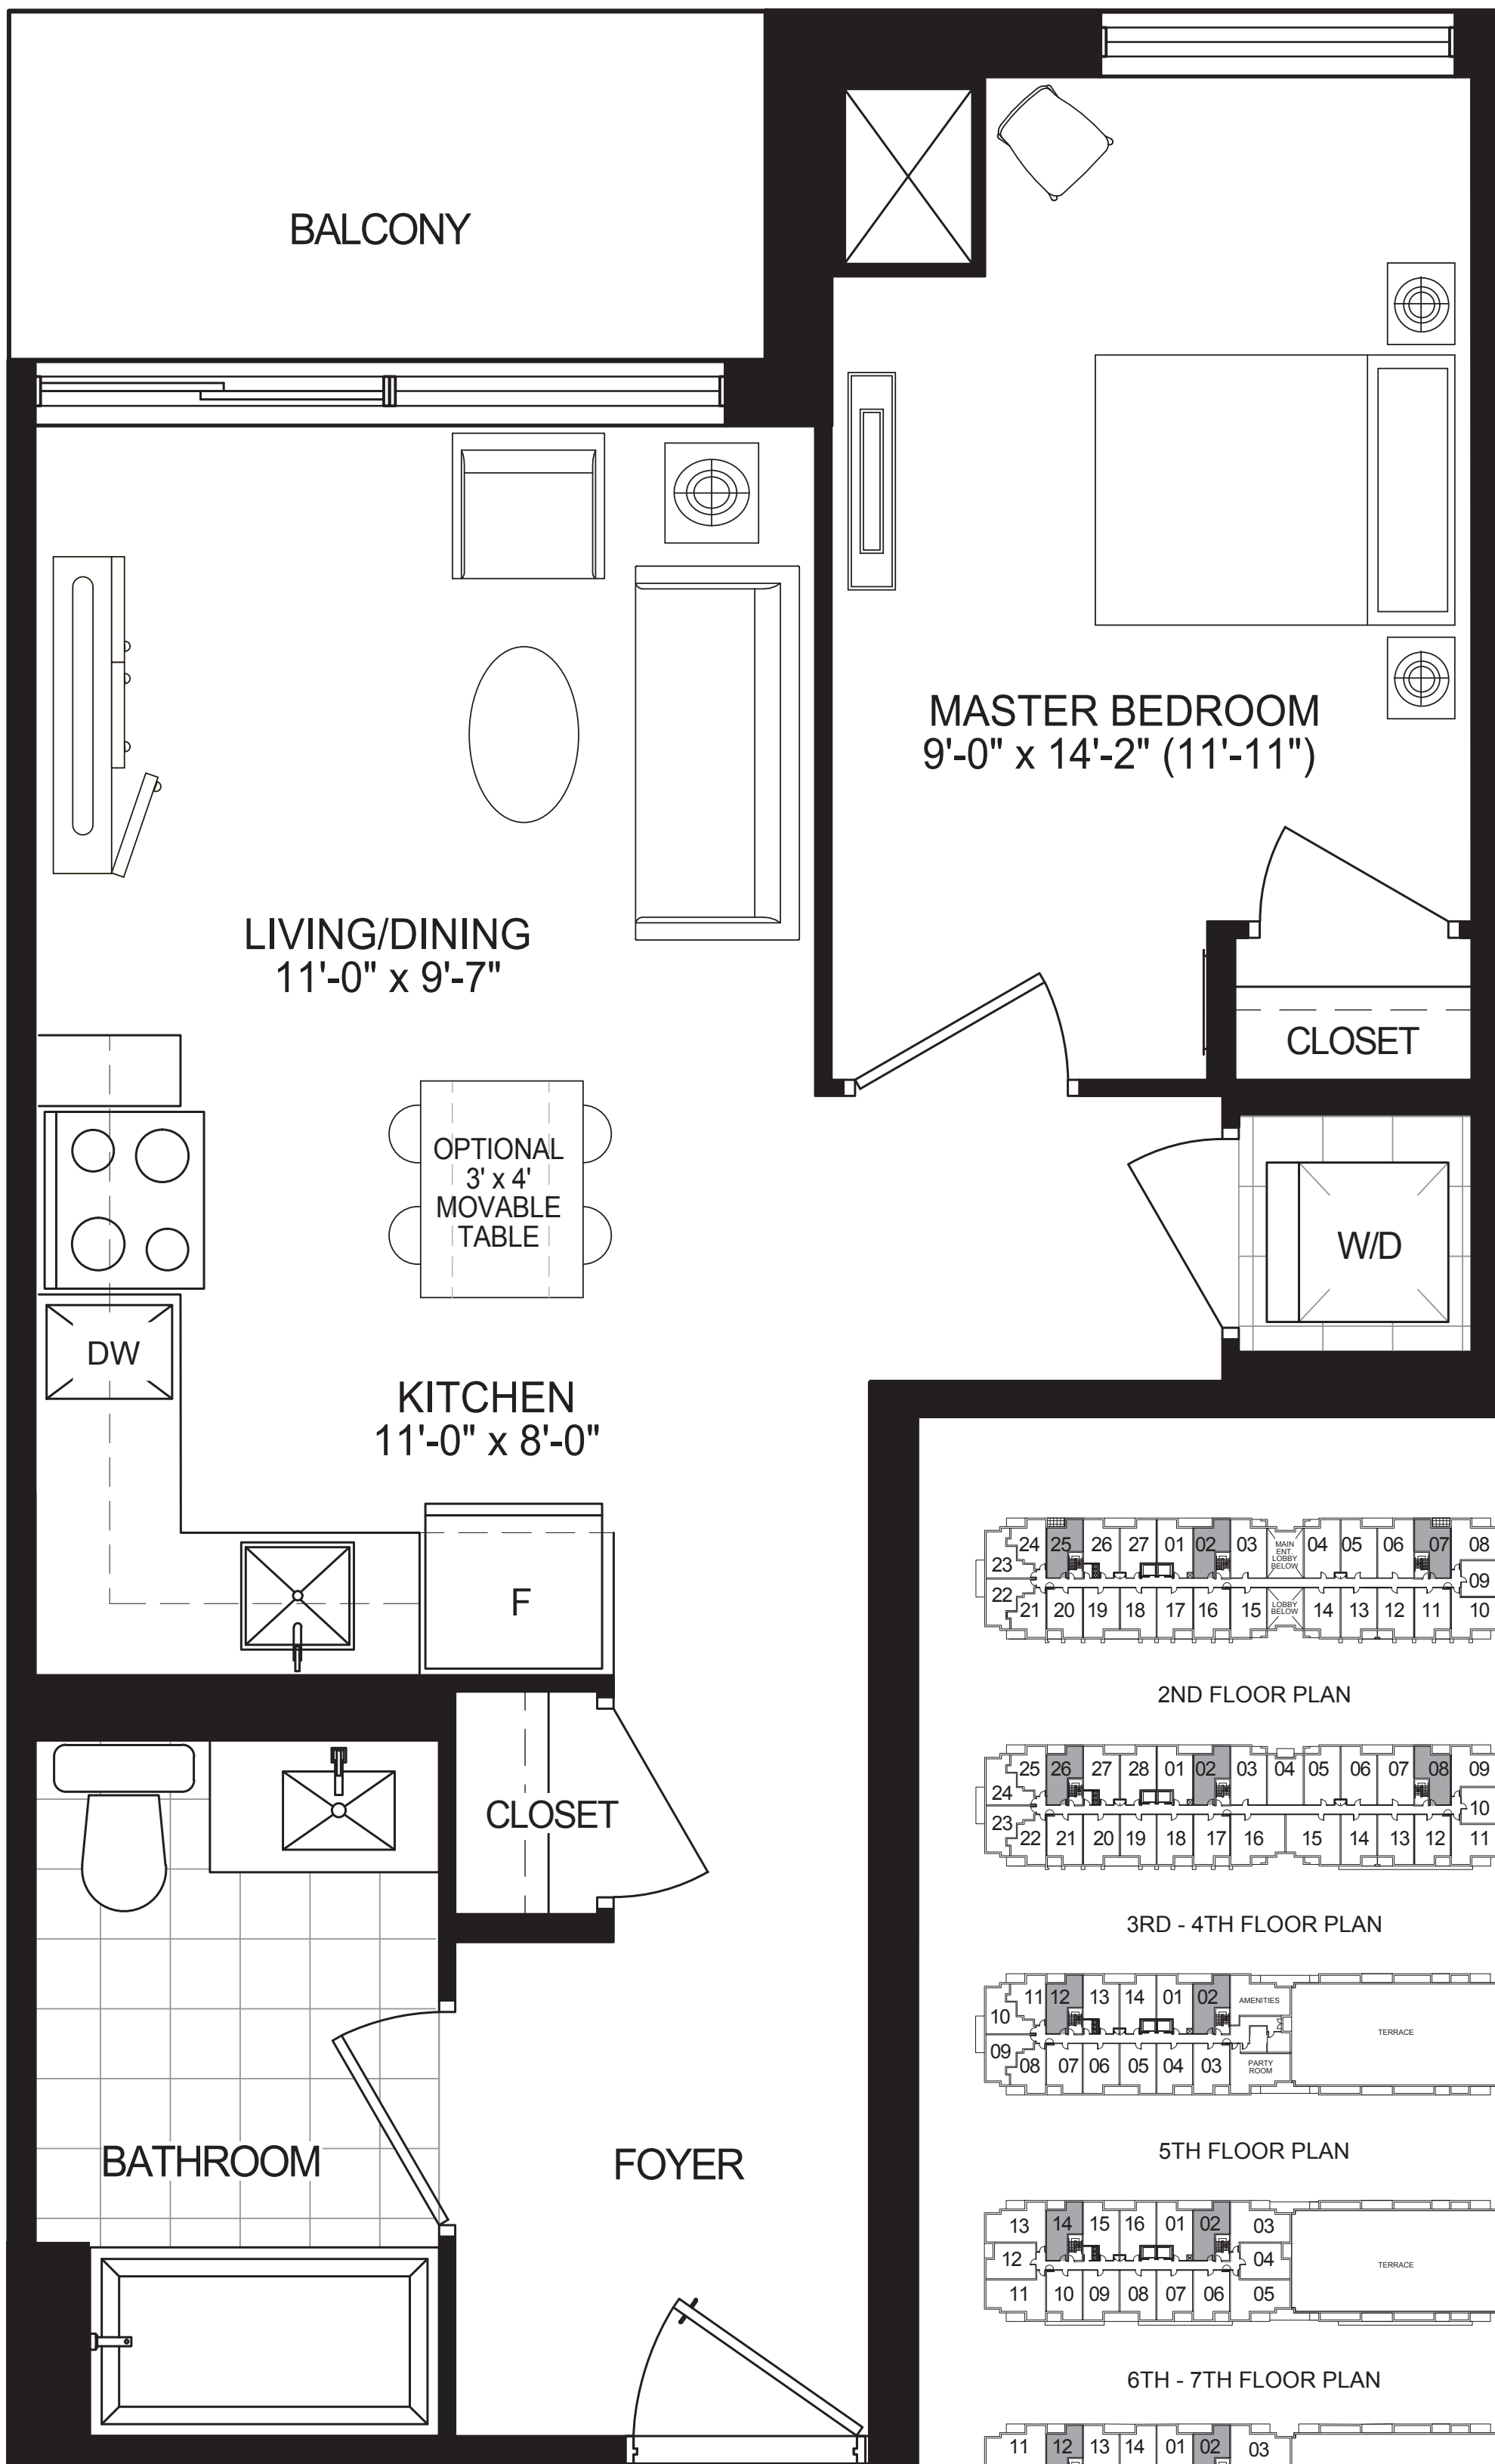

ST. BARTS

FROM 526 SQ. FT.
(1D-P)

NUVO II
BOUTIQUE RESIDENCES

GROUND FLOOR PLAN

MONTE CARLO

FROM **548** SQ. FT.
(1B)

NUVO II
BOUTIQUE RESIDENCES

2ND FLOOR PLAN

3RD - 4TH FLOOR PLAN

5TH FLOOR PLAN

6TH - 7TH FLOOR PLAN

8TH FLOOR PLAN

FIJI

FROM 576 SQ. FT.
(1A+D)

NUVO II
BOUTIQUE RESIDENCES

2ND FLOOR PLAN

3RD - 4TH FLOOR PLAN

5TH FLOOR PLAN

6TH - 7TH FLOOR PLAN

8TH FLOOR PLAN

MALLORCA

FROM **580** SQ. FT.
(1A+D-P)

NUVO II
BOUTIQUE RESIDENCES

GROUND FLOOR PLAN

3RD - 4TH FLOOR PLAN

5TH FLOOR PLAN

6TH - 7TH FLOOR PLAN

8TH FLOOR PLAN

ST. LUCIA

FROM 602 SQ. FT.
(1E+D-P)

NUVO II
BOUTIQUE RESIDENCES

GROUND FLOOR PLAN