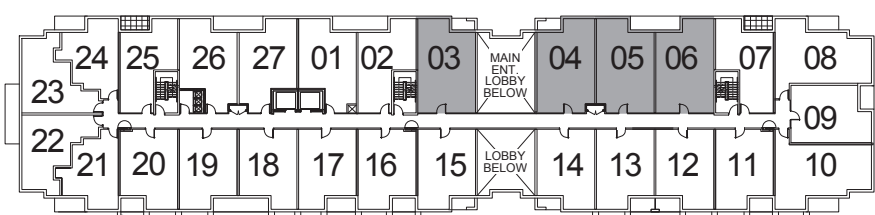

3RD - 4TH FLOOR PLAN

5TH FLOOR PLAN

6TH - 7TH FLOOR PLAN

8TH FLOOR PLAN

ST. LUCIA

FROM 602 SQ. FT.
(1E+D-P)

NUVO II
BOUTIQUE RESIDENCES

GROUND FLOOR PLAN

CURAÇÃO

FROM **576** SQ. FT.
(1F+D)

NUVO II
BOUTIQUE RESIDENCES

2ND FLOOR PLAN

3RD - 4TH FLOOR PLAN

5TH FLOOR PLAN

MAUI

FROM **674** SQ. FT.
(2B)

NUVO II
BOUTIQUE RESIDENCES

2ND FLOOR PLAN

3RD - 4TH FLOOR PLAN

ST. KITTS

FROM 674 SQ. FT.
(2B-P)

NUVO II
BOUTIQUE RESIDENCES

GROUND FLOOR PLAN

ARUBA

FROM **750** SQ. FT.
(2L)

NUVO II
BOUTIQUE RESIDENCES

2ND FLOOR PLAN

3RD - 4TH FLOOR PLAN

6TH - 7TH FLOOR PLAN

8TH FLOOR PLAN

ST. THOMAS

FROM **749** SQ. FT.
(2L-P)