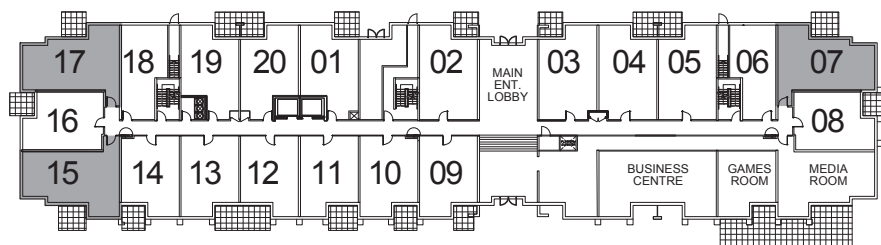

CURAÇÃO

FROM **576** SQ. FT.
(1F+D)

NUVO II
BOUTIQUE RESIDENCES

2ND FLOOR PLAN

3RD - 4TH FLOOR PLAN

5TH FLOOR PLAN

MAUI

FROM **674** SQ. FT.
(2B)

NUVO II
BOUTIQUE RESIDENCES

2ND FLOOR PLAN

3RD - 4TH FLOOR PLAN

ST. KITTS

FROM 674 SQ. FT.
(2B-P)

NUVO II
BOUTIQUE RESIDENCES

GROUND FLOOR PLAN

ARUBA

FROM **750** SQ. FT.
(2L)

NUVO II
BOUTIQUE RESIDENCES

2ND FLOOR PLAN

3RD - 4TH FLOOR PLAN

6TH - 7TH FLOOR PLAN

8TH FLOOR PLAN

ST. THOMAS

FROM **749** SQ. FT.
(2L-P)

NUVO II
BOUTIQUE RESIDENCES

GROUND FLOOR PLAN

RIVIERA

FROM **835** SQ. FT.
(2M+D)

NUVO II
BOUTIQUE RESIDENCES

3RD - 4TH FLOOR PLAN

TUSCANY

FROM 691 SQ. FT.
(2N)