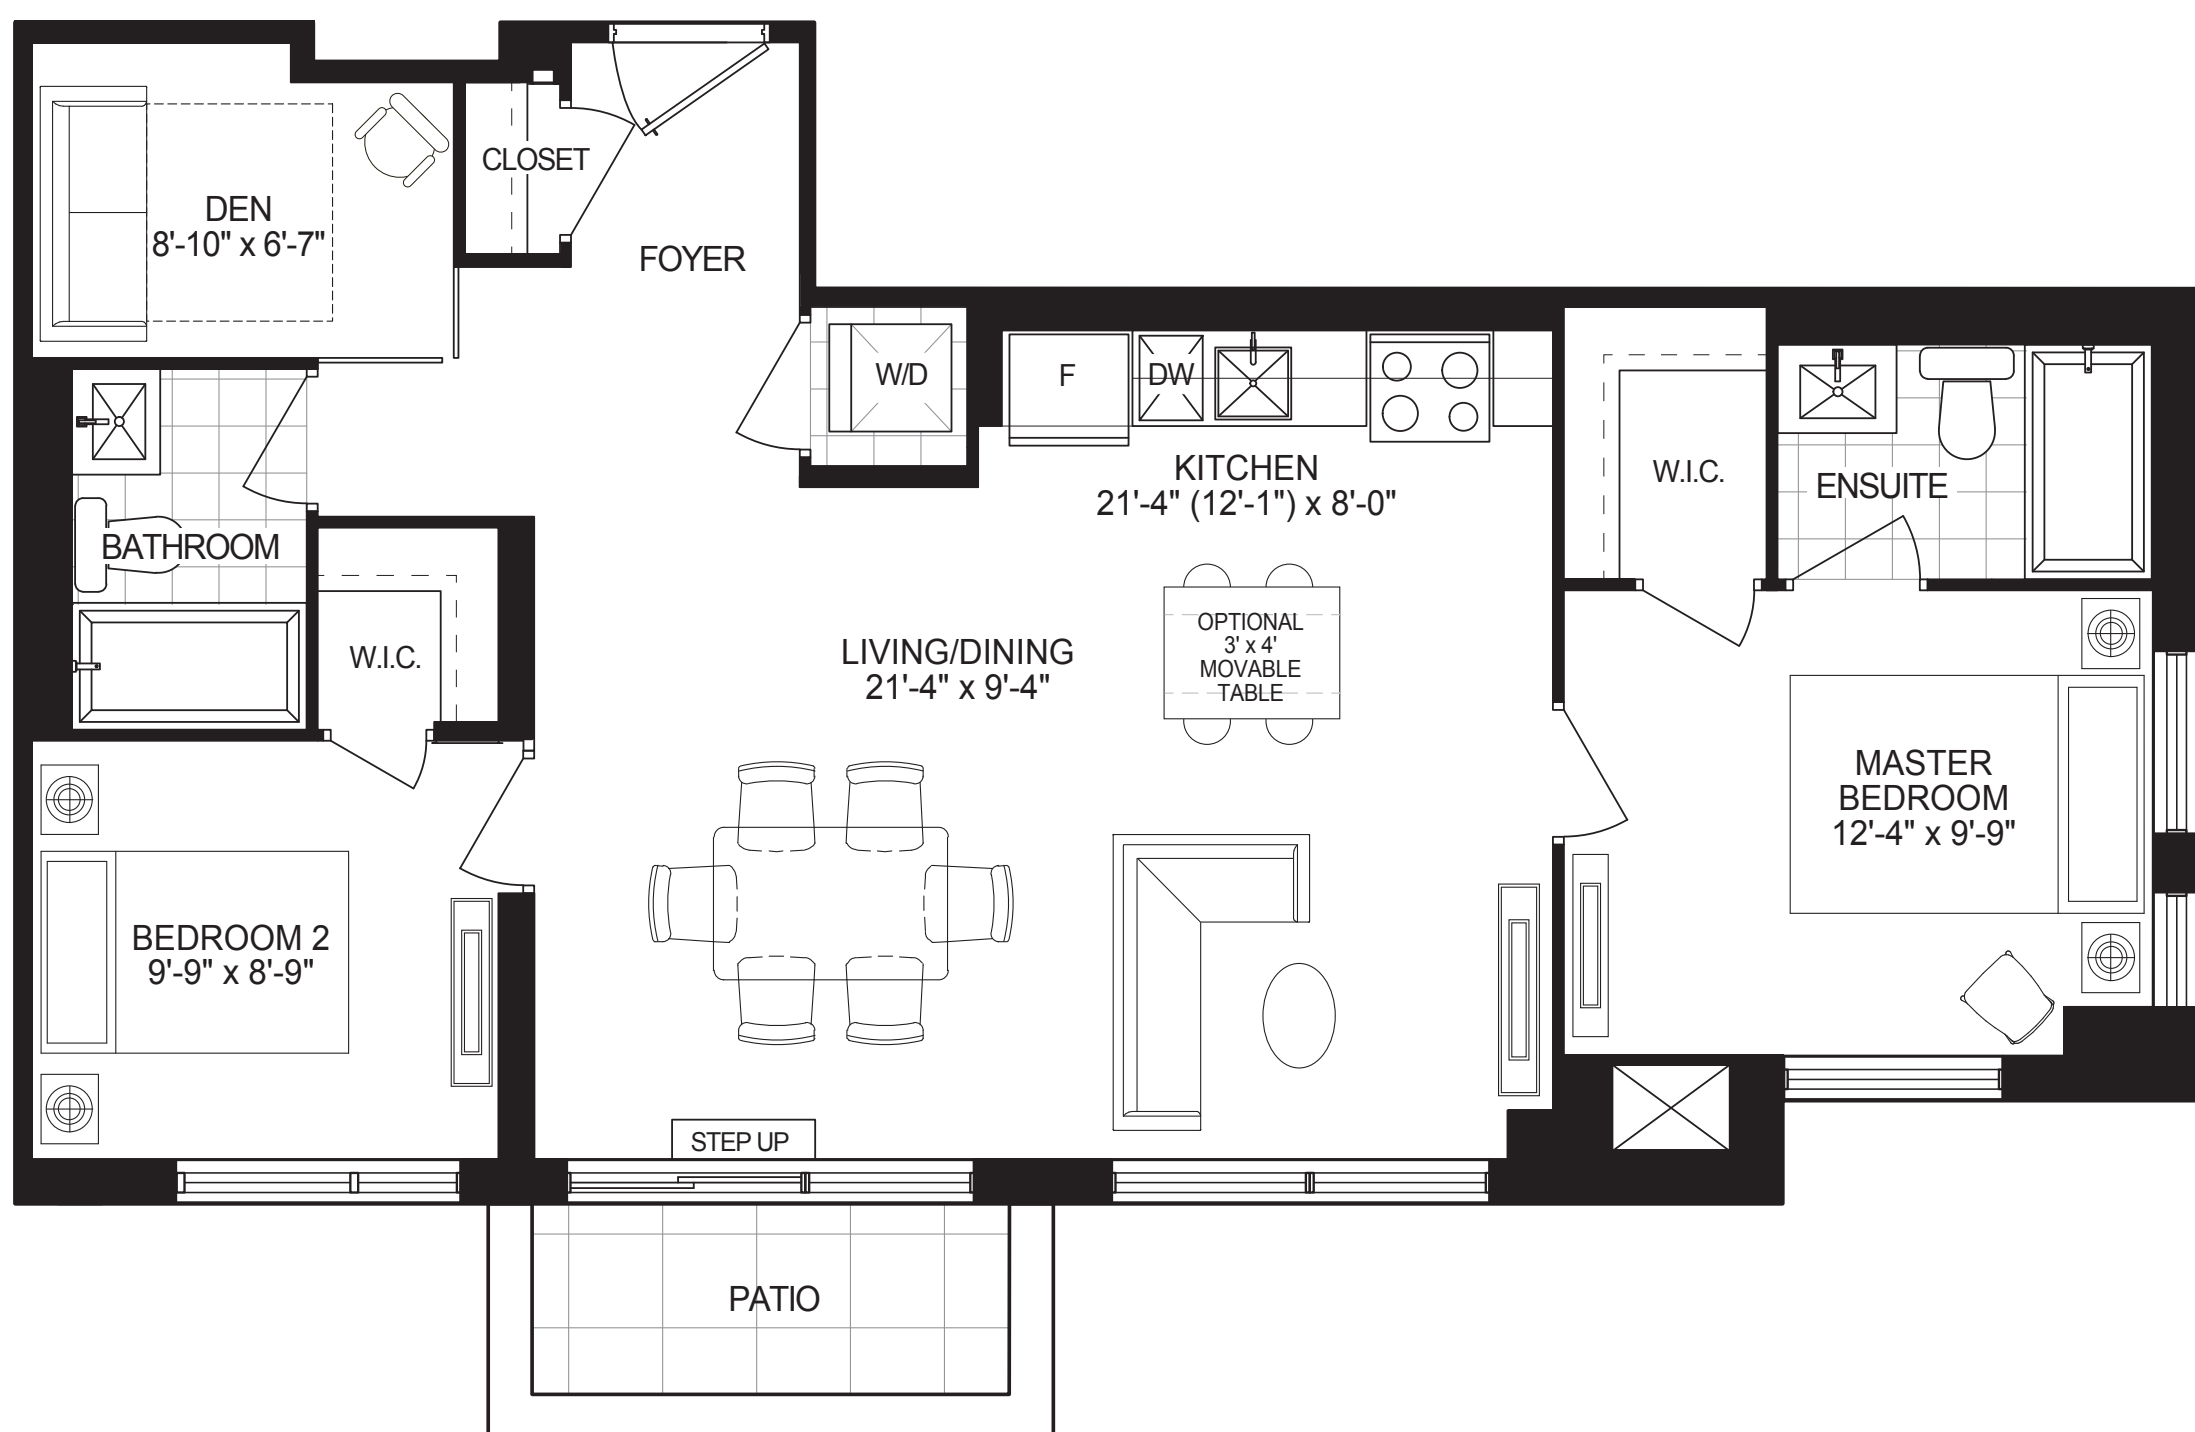

NUVO II
BOUTIQUE RESIDENCES

GROUND FLOOR PLAN

RIVIERA

FROM **835** SQ. FT.
(2M+D)

NUVO II
BOUTIQUE RESIDENCES

3RD - 4TH FLOOR PLAN

TUSCANY

FROM 691 SQ. FT.
(2N)

NUVO II
BOUTIQUE RESIDENCES

8TH FLOOR PLAN

PATAGONIA

FROM **776** SQ. FT.
(20+D)

NUVO II
BOUTIQUE RESIDENCES

8TH FLOOR PLAN

DUBAI

FROM **948** SQ. FT.
(2P+D)

NUVO II
BOUTIQUE RESIDENCES

8TH FLOOR PLAN