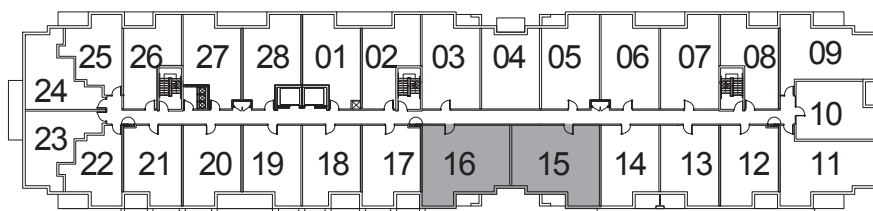

FROM **750** SQ. FT.
(2L)

NUVO II
BOUTIQUE RESIDENCES

2ND FLOOR PLAN

3RD - 4TH FLOOR PLAN

6TH - 7TH FLOOR PLAN

8TH FLOOR PLAN

ST. THOMAS

FROM **749** SQ. FT.
(2L-P)

NUVO II
BOUTIQUE RESIDENCES

GROUND FLOOR PLAN

RIVIERA

FROM **835** SQ. FT.
(2M+D)

NUVO II
BOUTIQUE RESIDENCES

3RD - 4TH FLOOR PLAN

TUSCANY

FROM 691 SQ. FT.
(2N)

NUVO II
BOUTIQUE RESIDENCES

8TH FLOOR PLAN

PATAGONIA

FROM **776** SQ. FT.
(20+D)

NUVO II
BOUTIQUE RESIDENCES

8TH FLOOR PLAN

DUBAI

FROM **948** SQ. FT.
(2P+D)