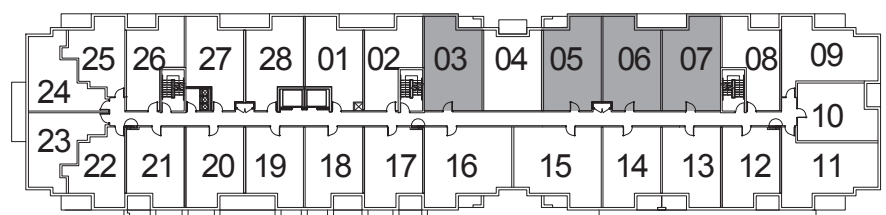

3RD - 4TH FLOOR PLAN

5TH FLOOR PLAN

6TH - 7TH FLOOR PLAN

8TH FLOOR PLAN

ST. LUCIA

FROM 602 SQ. FT.
(1E+D-P)

NUVO II
BOUTIQUE RESIDENCES

GROUND FLOOR PLAN

CURAÇÃO

FROM **576** SQ. FT.
(1F+D)

NUVO II
BOUTIQUE RESIDENCES

2ND FLOOR PLAN

3RD - 4TH FLOOR PLAN

5TH FLOOR PLAN

MAUI

FROM **674** SQ. FT.
(2B)

NUVO II
BOUTIQUE RESIDENCES

2ND FLOOR PLAN

3RD - 4TH FLOOR PLAN

ST. KITTS

FROM 674 SQ. FT.
(2B-P)

NUVO II
BOUTIQUE RESIDENCES

GROUND FLOOR PLAN

ARUBA

FROM **750** SQ. FT.
(2L)

NUVO II
BOUTIQUE RESIDENCES

2ND FLOOR PLAN

3RD - 4TH FLOOR PLAN

6TH - 7TH FLOOR PLAN

8TH FLOOR PLAN

ST. THOMAS

FROM **749** SQ. FT.
(2L-P)