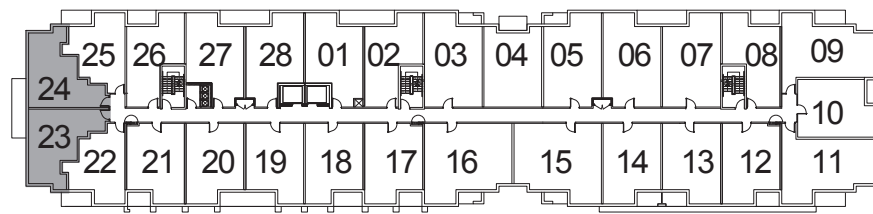

MIRAVAL

FROM **601** SQ. FT.
(1D+D)

NUVO II
BOUTIQUE RESIDENCES

3RD - 4TH FLOOR PLAN

CAPRI

FROM **595** SQ. FT.
(1E+D)

NUVO II
BOUTIQUE RESIDENCES

2ND FLOOR PLAN

3RD - 4TH FLOOR PLAN

5TH FLOOR PLAN

6TH - 7TH FLOOR PLAN

8TH FLOOR PLAN

ST. LUCIA

FROM 602 SQ. FT.
(1E+D-P)

NUVO II
BOUTIQUE RESIDENCES

GROUND FLOOR PLAN

CURAÇÃO

FROM **576** SQ. FT.
(1F+D)

NUVO II
BOUTIQUE RESIDENCES

2ND FLOOR PLAN

3RD - 4TH FLOOR PLAN

5TH FLOOR PLAN

MAUI

FROM **674** SQ. FT.
(2B)