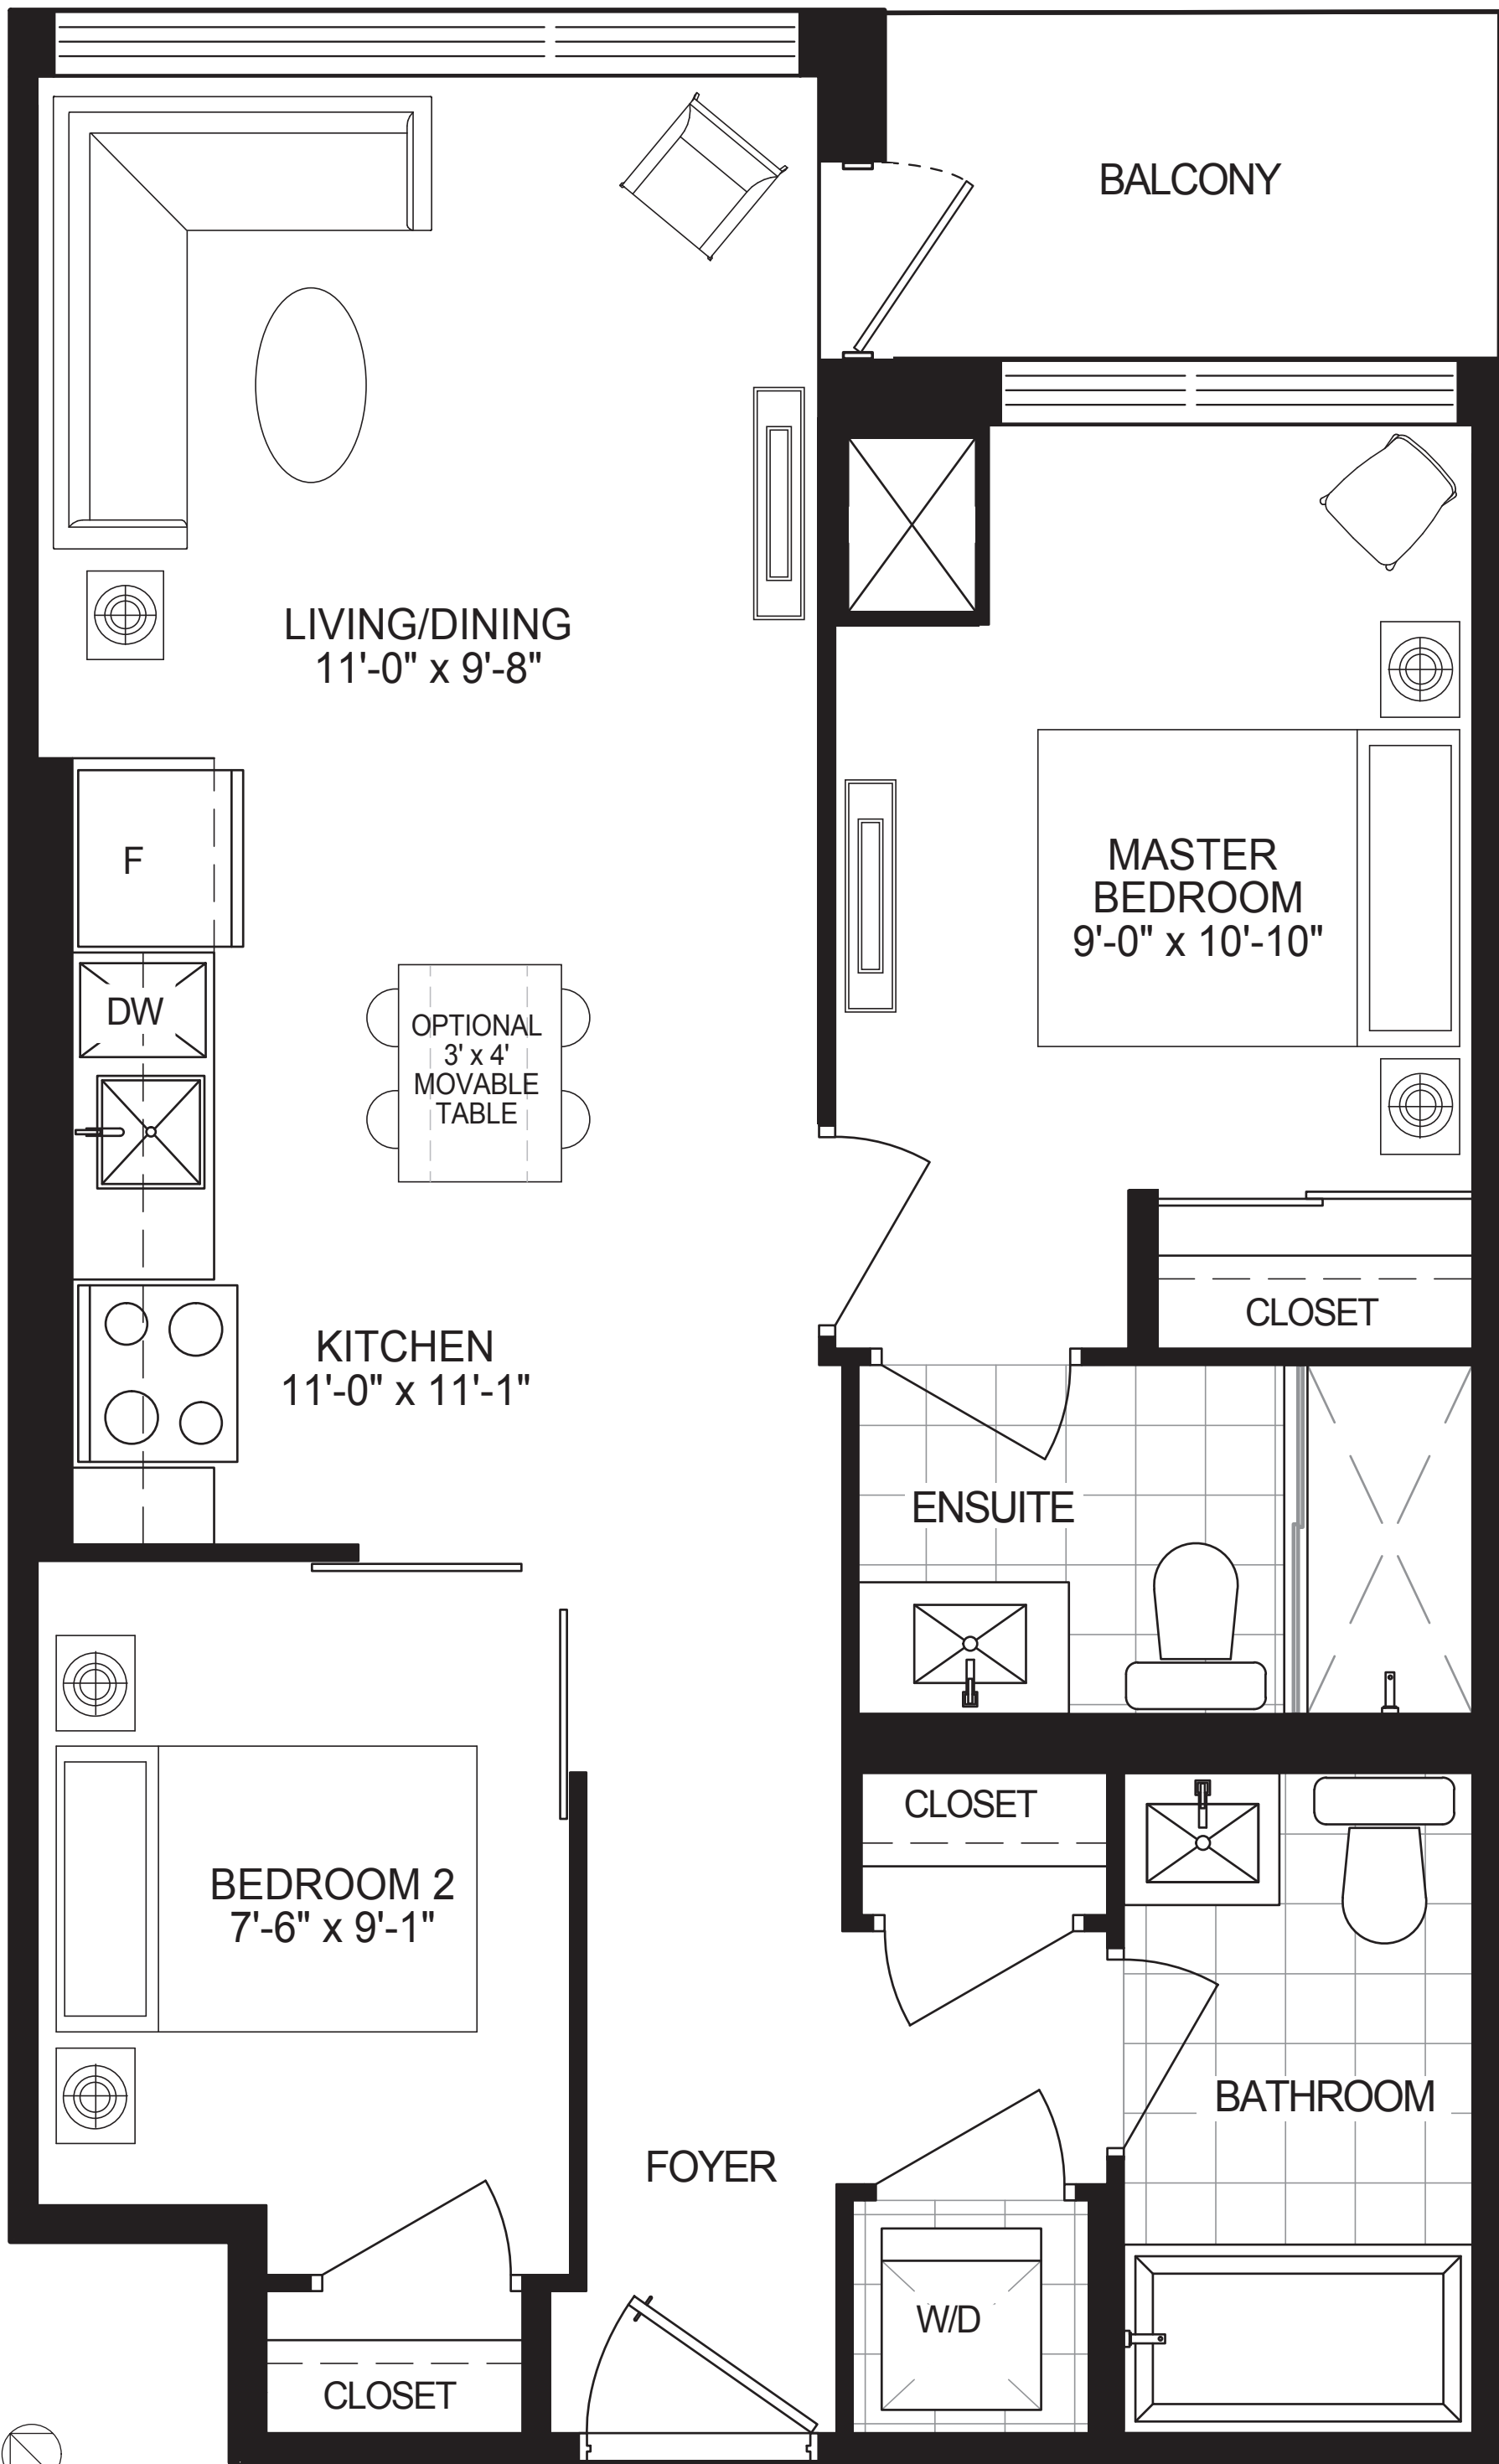

3RD - 4TH FLOOR PLAN

5TH FLOOR PLAN

6TH - 7TH FLOOR PLAN

8TH FLOOR PLAN

ST. LUCIA

FROM 602 SQ. FT.
(1E+D-P)

NUVO II
BOUTIQUE RESIDENCES

GROUND FLOOR PLAN

CURAÇÃO

FROM **576** SQ. FT.
(1F+D)

NUVO II
BOUTIQUE RESIDENCES

2ND FLOOR PLAN

3RD - 4TH FLOOR PLAN

5TH FLOOR PLAN

MAUI

FROM **674** SQ. FT.
(2B)

NUVO II
BOUTIQUE RESIDENCES

2ND FLOOR PLAN

3RD - 4TH FLOOR PLAN

ST. KITTS

FROM 674 SQ. FT.
(2B-P)

NUVO II
BOUTIQUE RESIDENCES

GROUND FLOOR PLAN

ARUBA