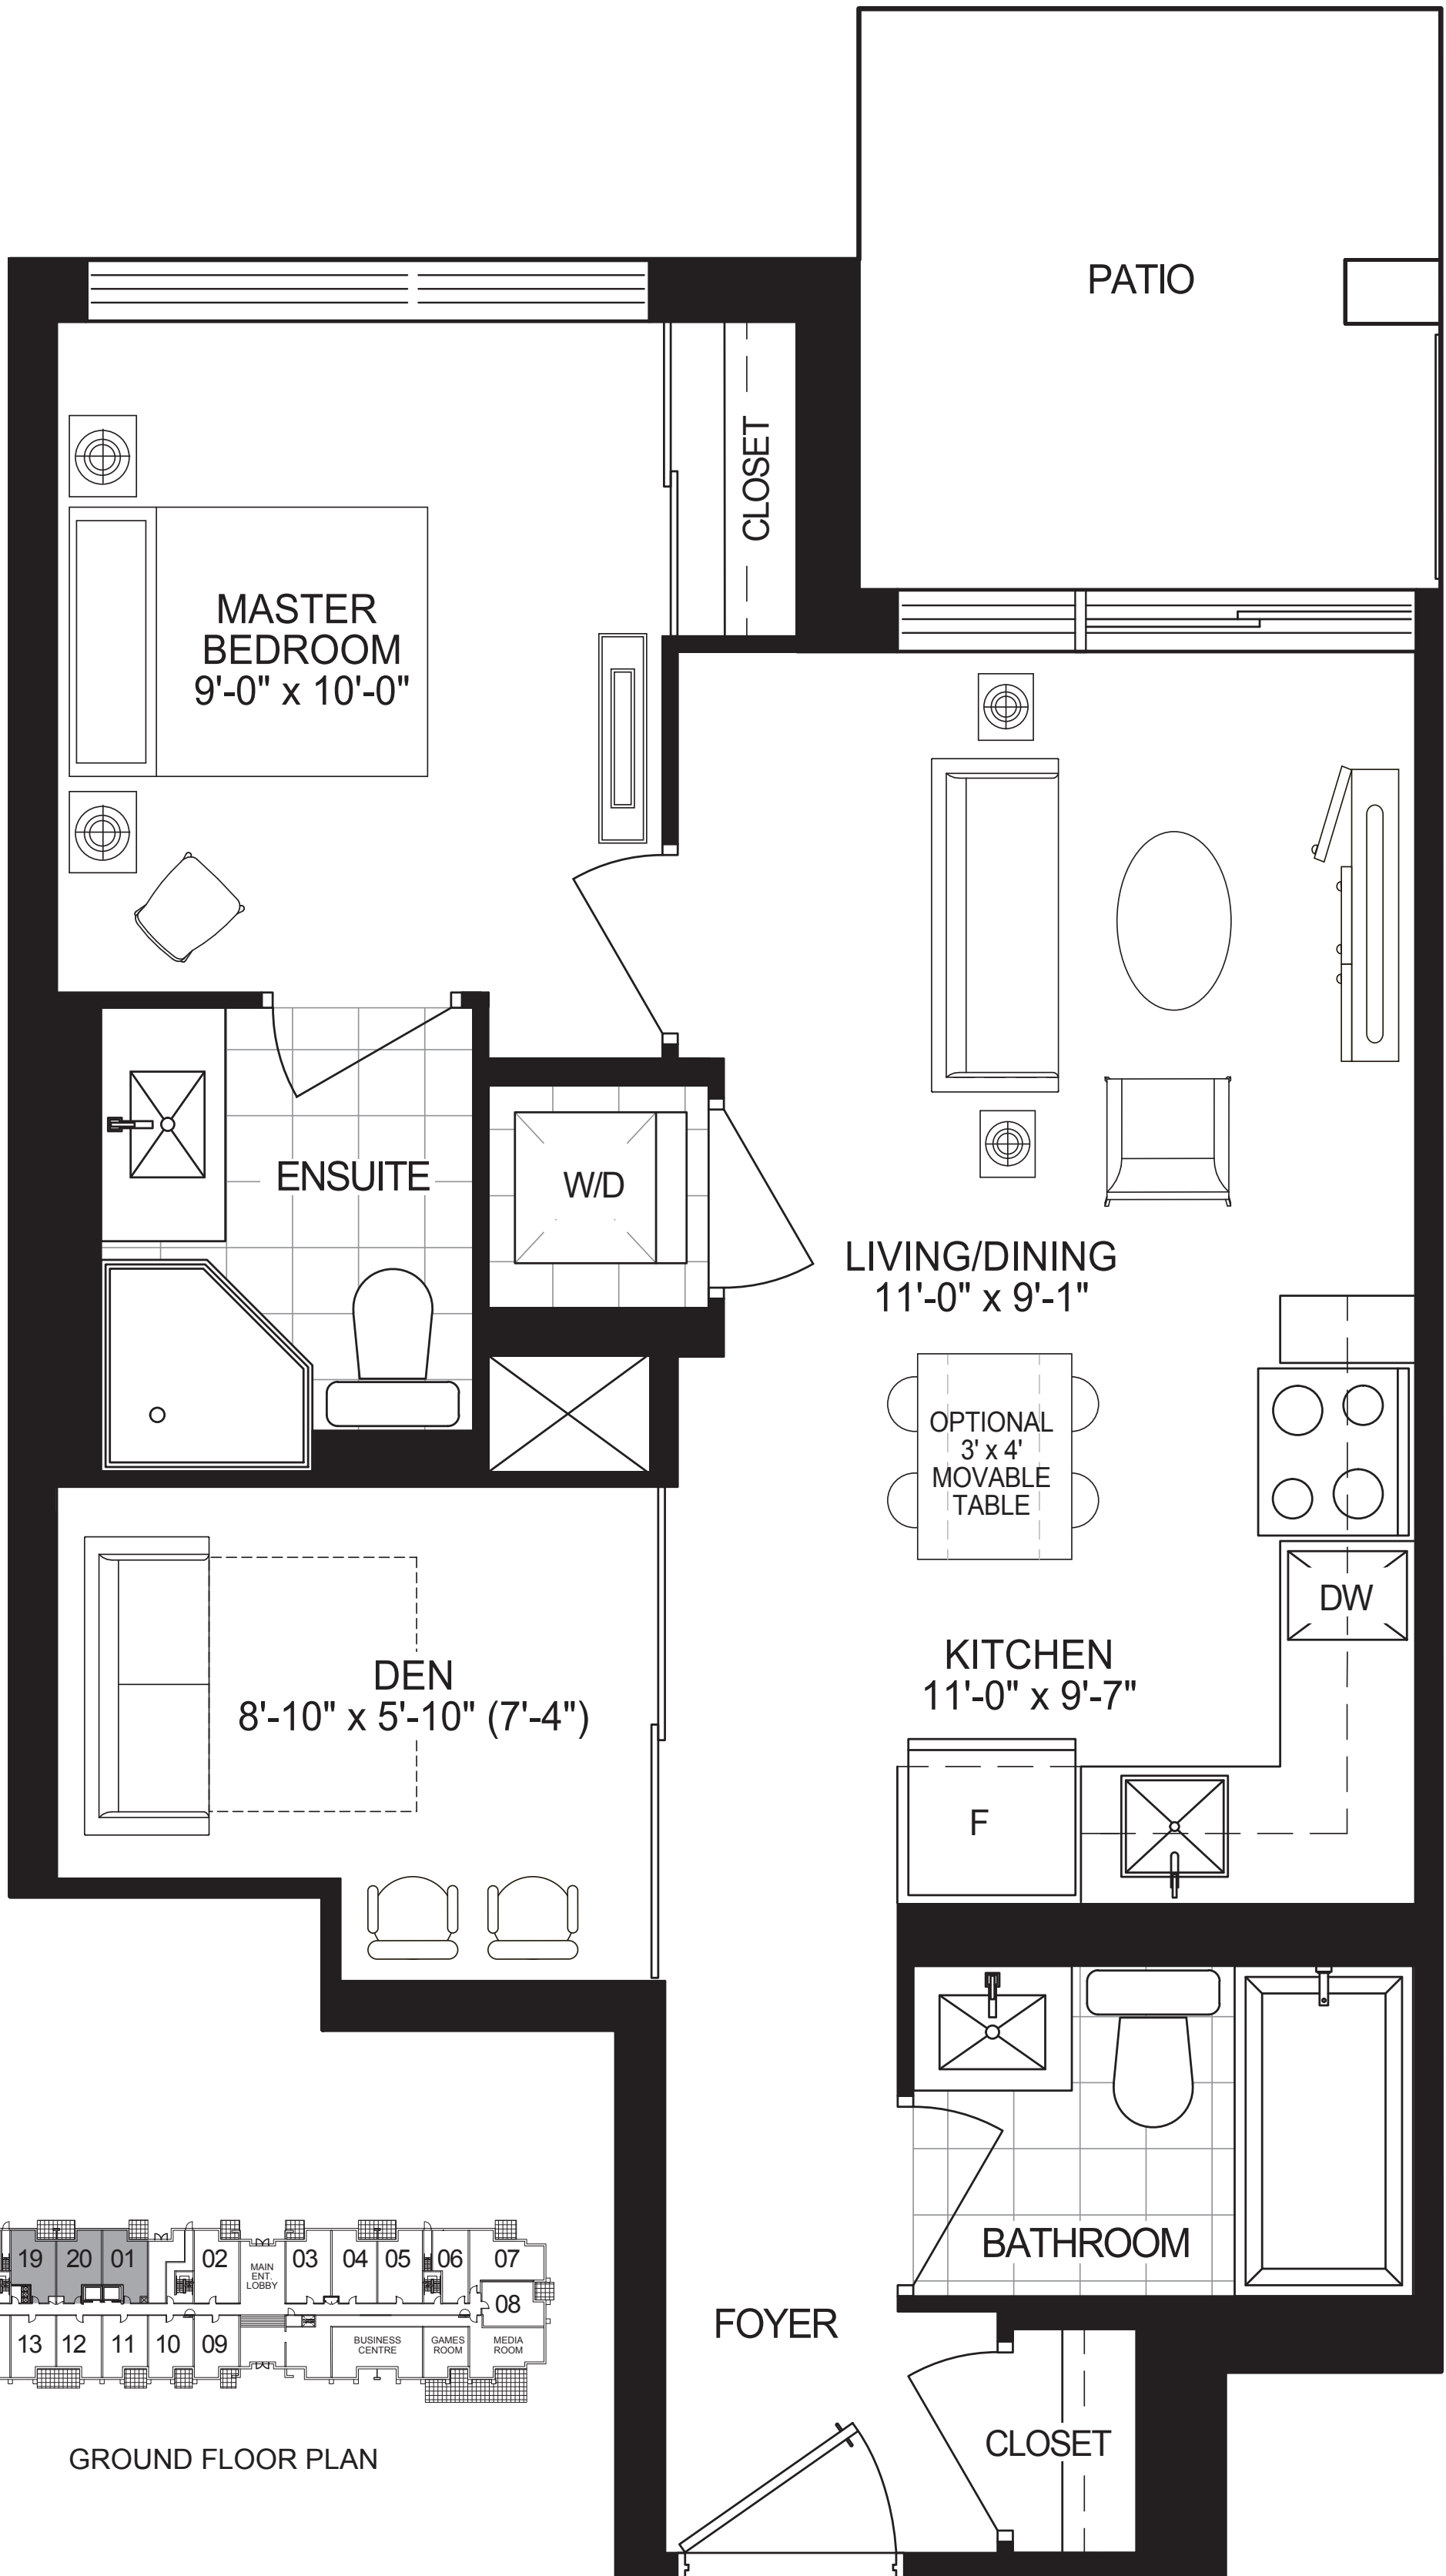

MIRAVAL

FROM **601** SQ. FT.
(1D+D)

NUVO II
BOUTIQUE RESIDENCES

3RD - 4TH FLOOR PLAN

CAPRI

FROM **595** SQ. FT.
(1E+D)

NUVO II
BOUTIQUE RESIDENCES

2ND FLOOR PLAN

3RD - 4TH FLOOR PLAN

5TH FLOOR PLAN

6TH - 7TH FLOOR PLAN

8TH FLOOR PLAN

ST. LUCIA

FROM 602 SQ. FT.
(1E+D-P)

NUVO II
BOUTIQUE RESIDENCES

GROUND FLOOR PLAN

CURAÇÃO

FROM **576** SQ. FT.
(1F+D)

NUVO II
BOUTIQUE RESIDENCES

2ND FLOOR PLAN

3RD - 4TH FLOOR PLAN

5TH FLOOR PLAN

MAUI

FROM **674** SQ. FT.
(2B)