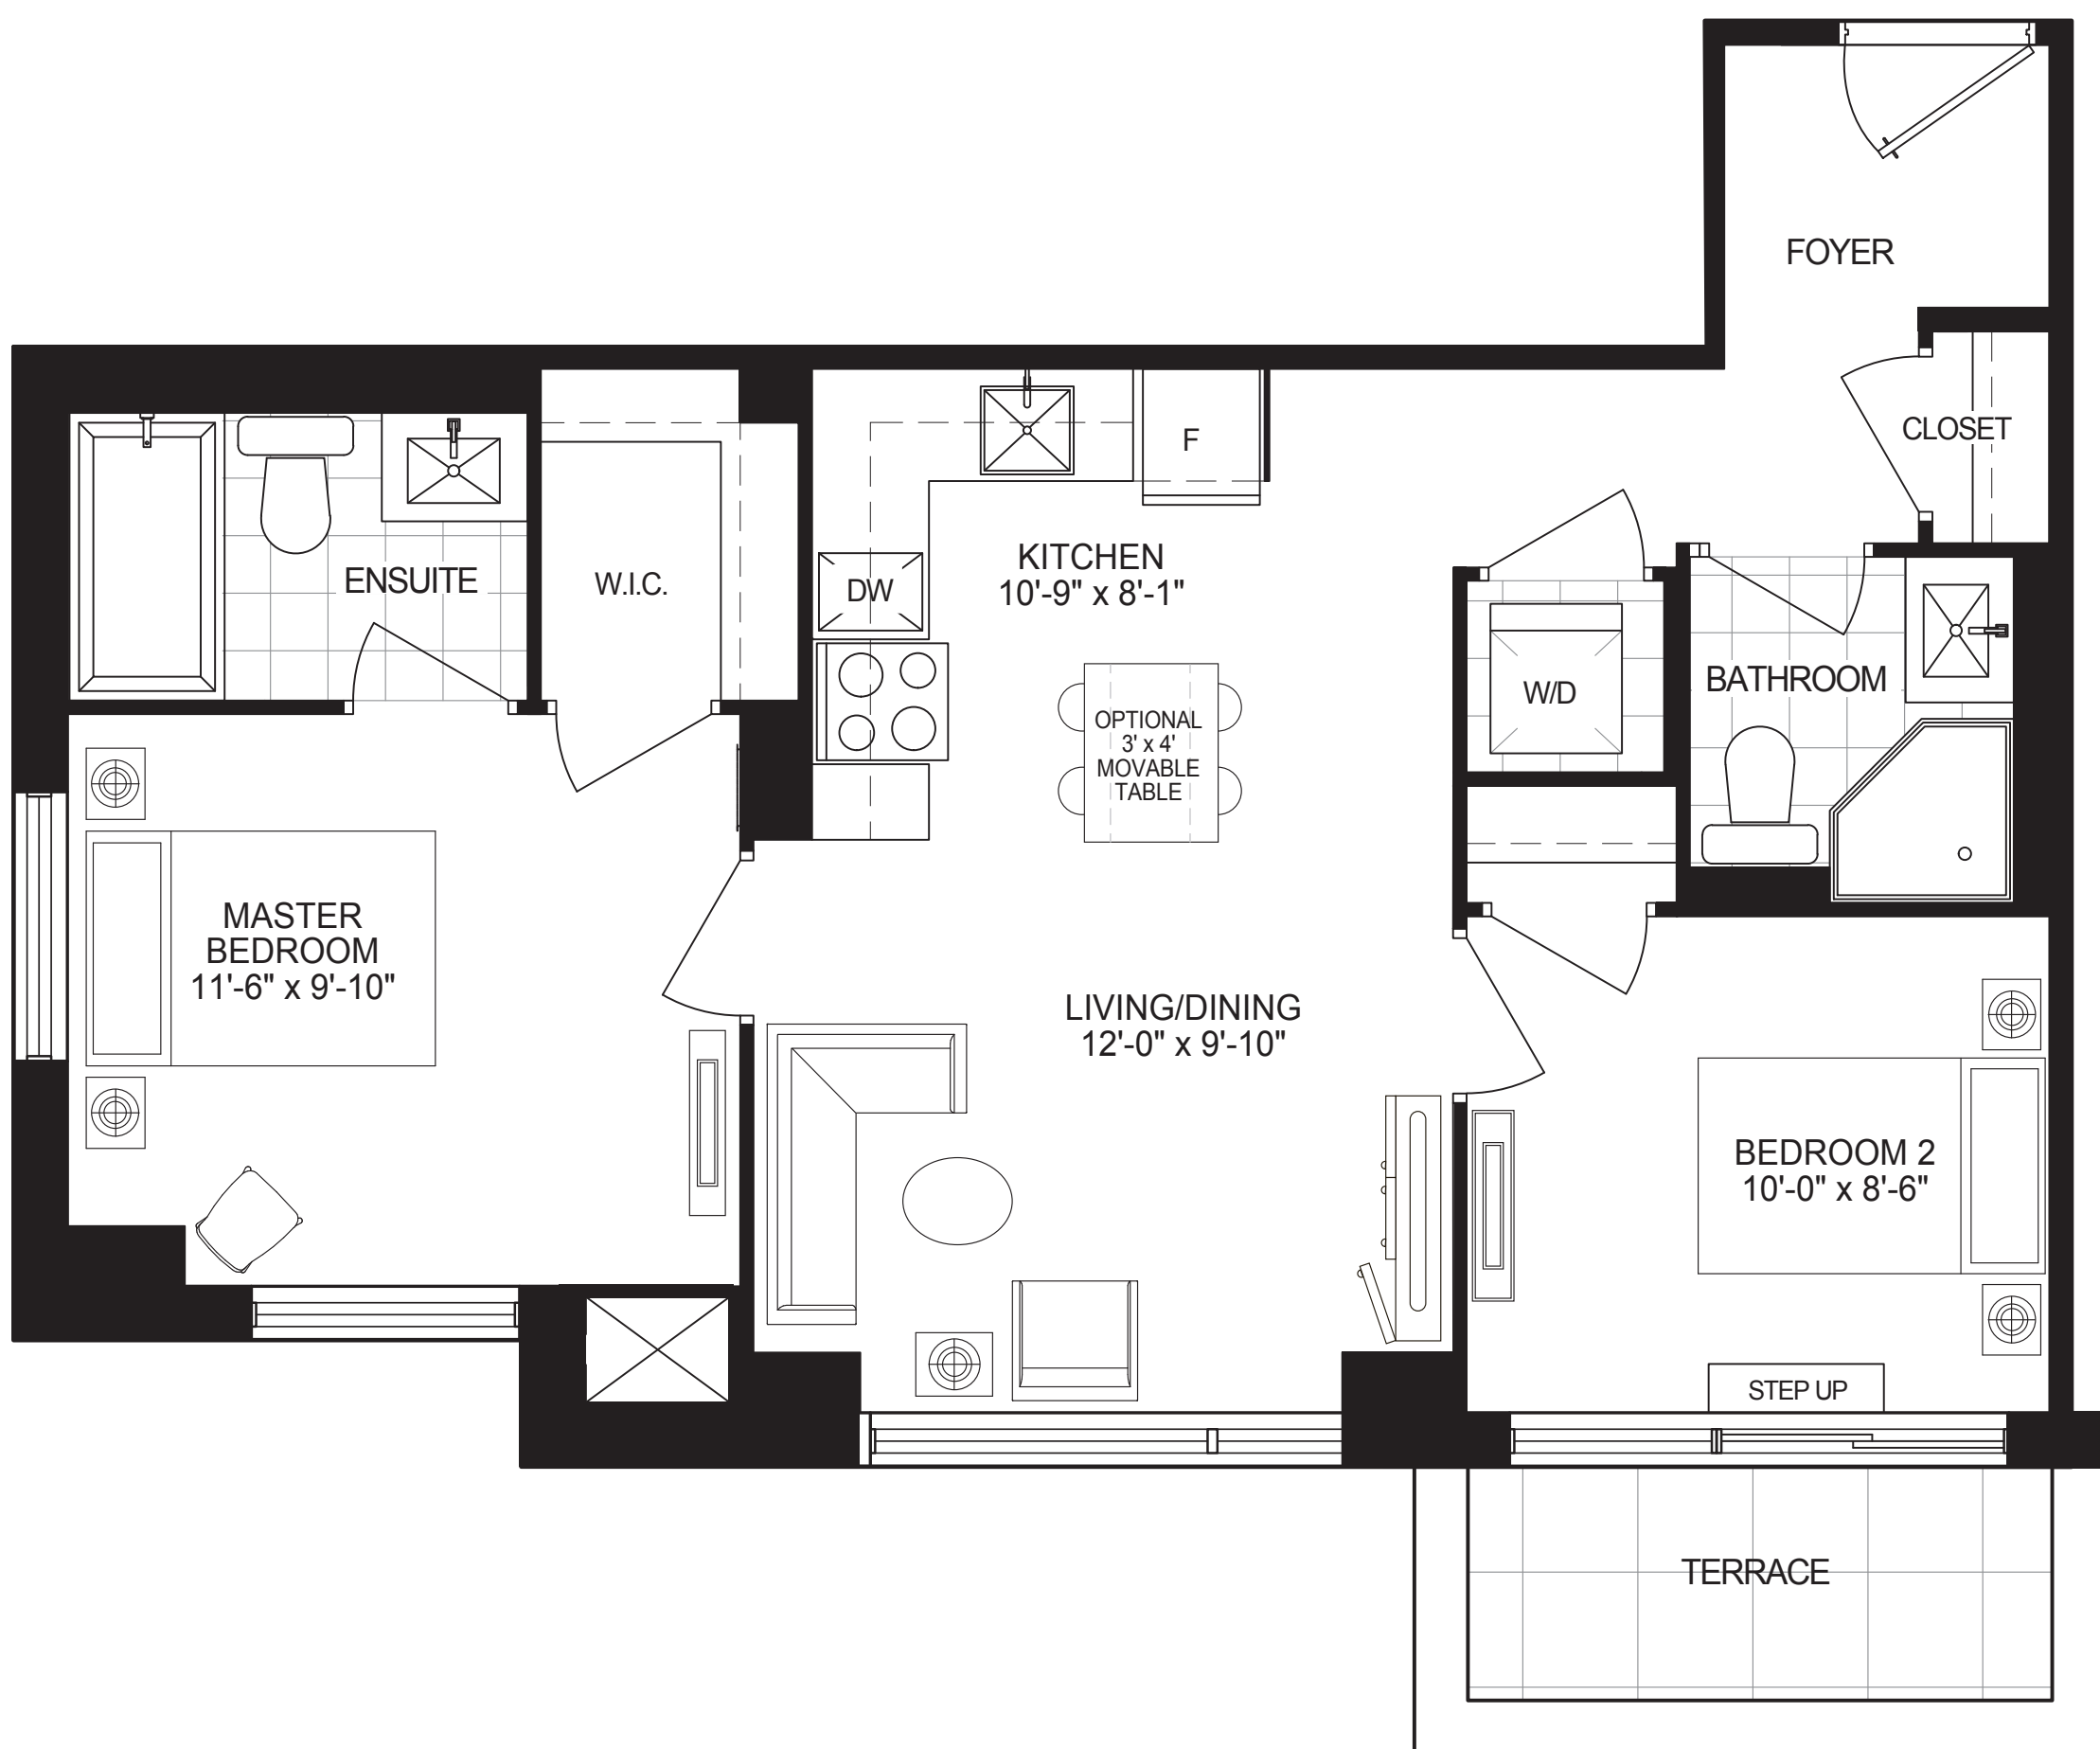

FROM **750** SQ. FT.
(2L)

NUVO II
BOUTIQUE RESIDENCES

2ND FLOOR PLAN

3RD - 4TH FLOOR PLAN

6TH - 7TH FLOOR PLAN

8TH FLOOR PLAN

ST. THOMAS

FROM **749** SQ. FT.
(2L-P)

NUVO II
BOUTIQUE RESIDENCES

GROUND FLOOR PLAN

RIVIERA

FROM **835** SQ. FT.
(2M+D)

NUVO II
BOUTIQUE RESIDENCES

3RD - 4TH FLOOR PLAN

TUSCANY

FROM 691 SQ. FT.
(2N)

NUVO II
BOUTIQUE RESIDENCES

8TH FLOOR PLAN

PATAGONIA

FROM **776** SQ. FT.
(20+D)

NUVO II
BOUTIQUE RESIDENCES

8TH FLOOR PLAN

DUBAI

FROM **948** SQ. FT.
(2P+D)

NUVO II
BOUTIQUE RESIDENCES

8TH FLOOR PLAN