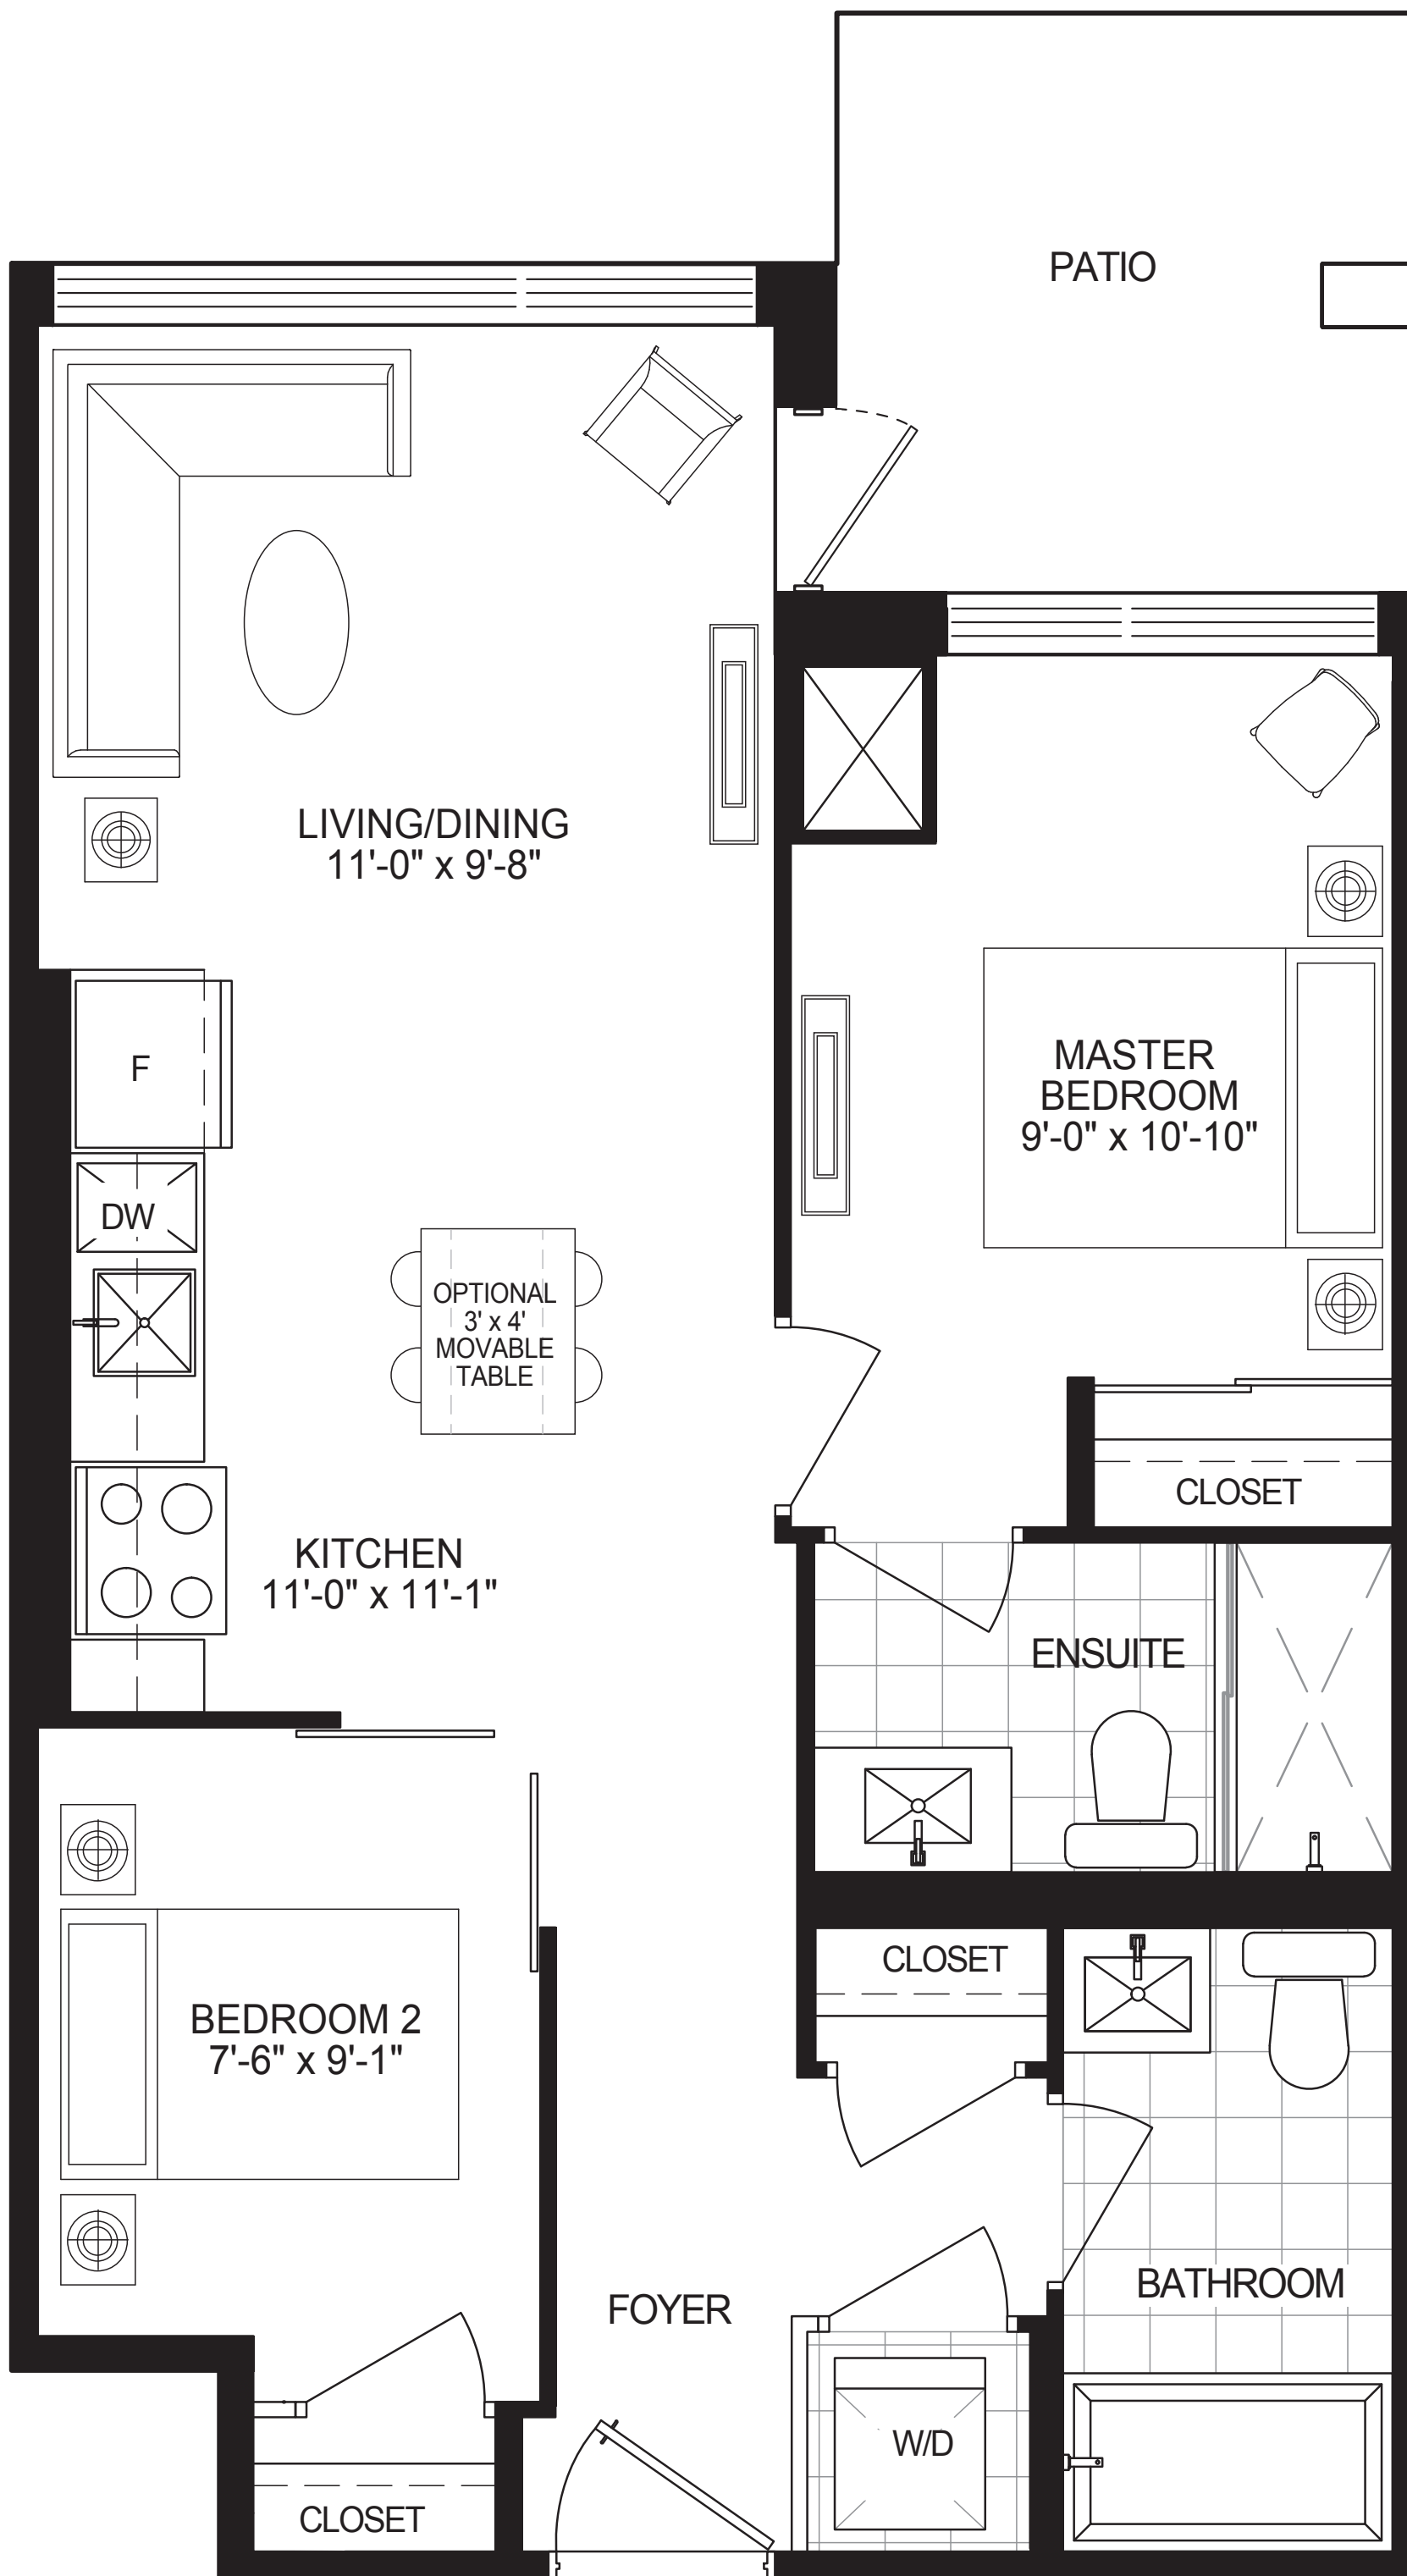

CURAÇÃO

FROM **576** SQ. FT.
(1F+D)

NUVO II
BOUTIQUE RESIDENCES

2ND FLOOR PLAN

3RD - 4TH FLOOR PLAN

5TH FLOOR PLAN

MAUI

FROM **674** SQ. FT.
(2B)

NUVO II
BOUTIQUE RESIDENCES

2ND FLOOR PLAN

3RD - 4TH FLOOR PLAN

ST. KITTS

FROM 674 SQ. FT.
(2B-P)

NUVO II
BOUTIQUE RESIDENCES

GROUND FLOOR PLAN

ARUBA

FROM **750** SQ. FT.
(2L)

NUVO II
BOUTIQUE RESIDENCES

2ND FLOOR PLAN

3RD - 4TH FLOOR PLAN

6TH - 7TH FLOOR PLAN

8TH FLOOR PLAN

ST. THOMAS

FROM **749** SQ. FT.
(2L-P)