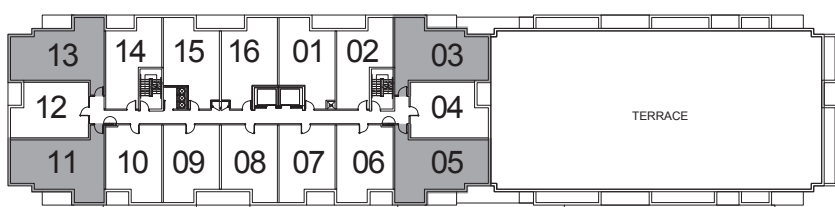

NUVO II
BOUTIQUE RESIDENCES

2ND FLOOR PLAN

3RD - 4TH FLOOR PLAN

ST. KITTS

FROM 674 SQ. FT.
(2B-P)

NUVO II
BOUTIQUE RESIDENCES

GROUND FLOOR PLAN

ARUBA

FROM **750** SQ. FT.
(2L)

NUVO II
BOUTIQUE RESIDENCES

2ND FLOOR PLAN

3RD - 4TH FLOOR PLAN

6TH - 7TH FLOOR PLAN

8TH FLOOR PLAN

ST. THOMAS

FROM **749** SQ. FT.
(2L-P)

NUVO II
BOUTIQUE RESIDENCES

GROUND FLOOR PLAN

RIVIERA

FROM **835** SQ. FT.
(2M+D)

NUVO II
BOUTIQUE RESIDENCES

3RD - 4TH FLOOR PLAN

TUSCANY

FROM 691 SQ. FT.
(2N)