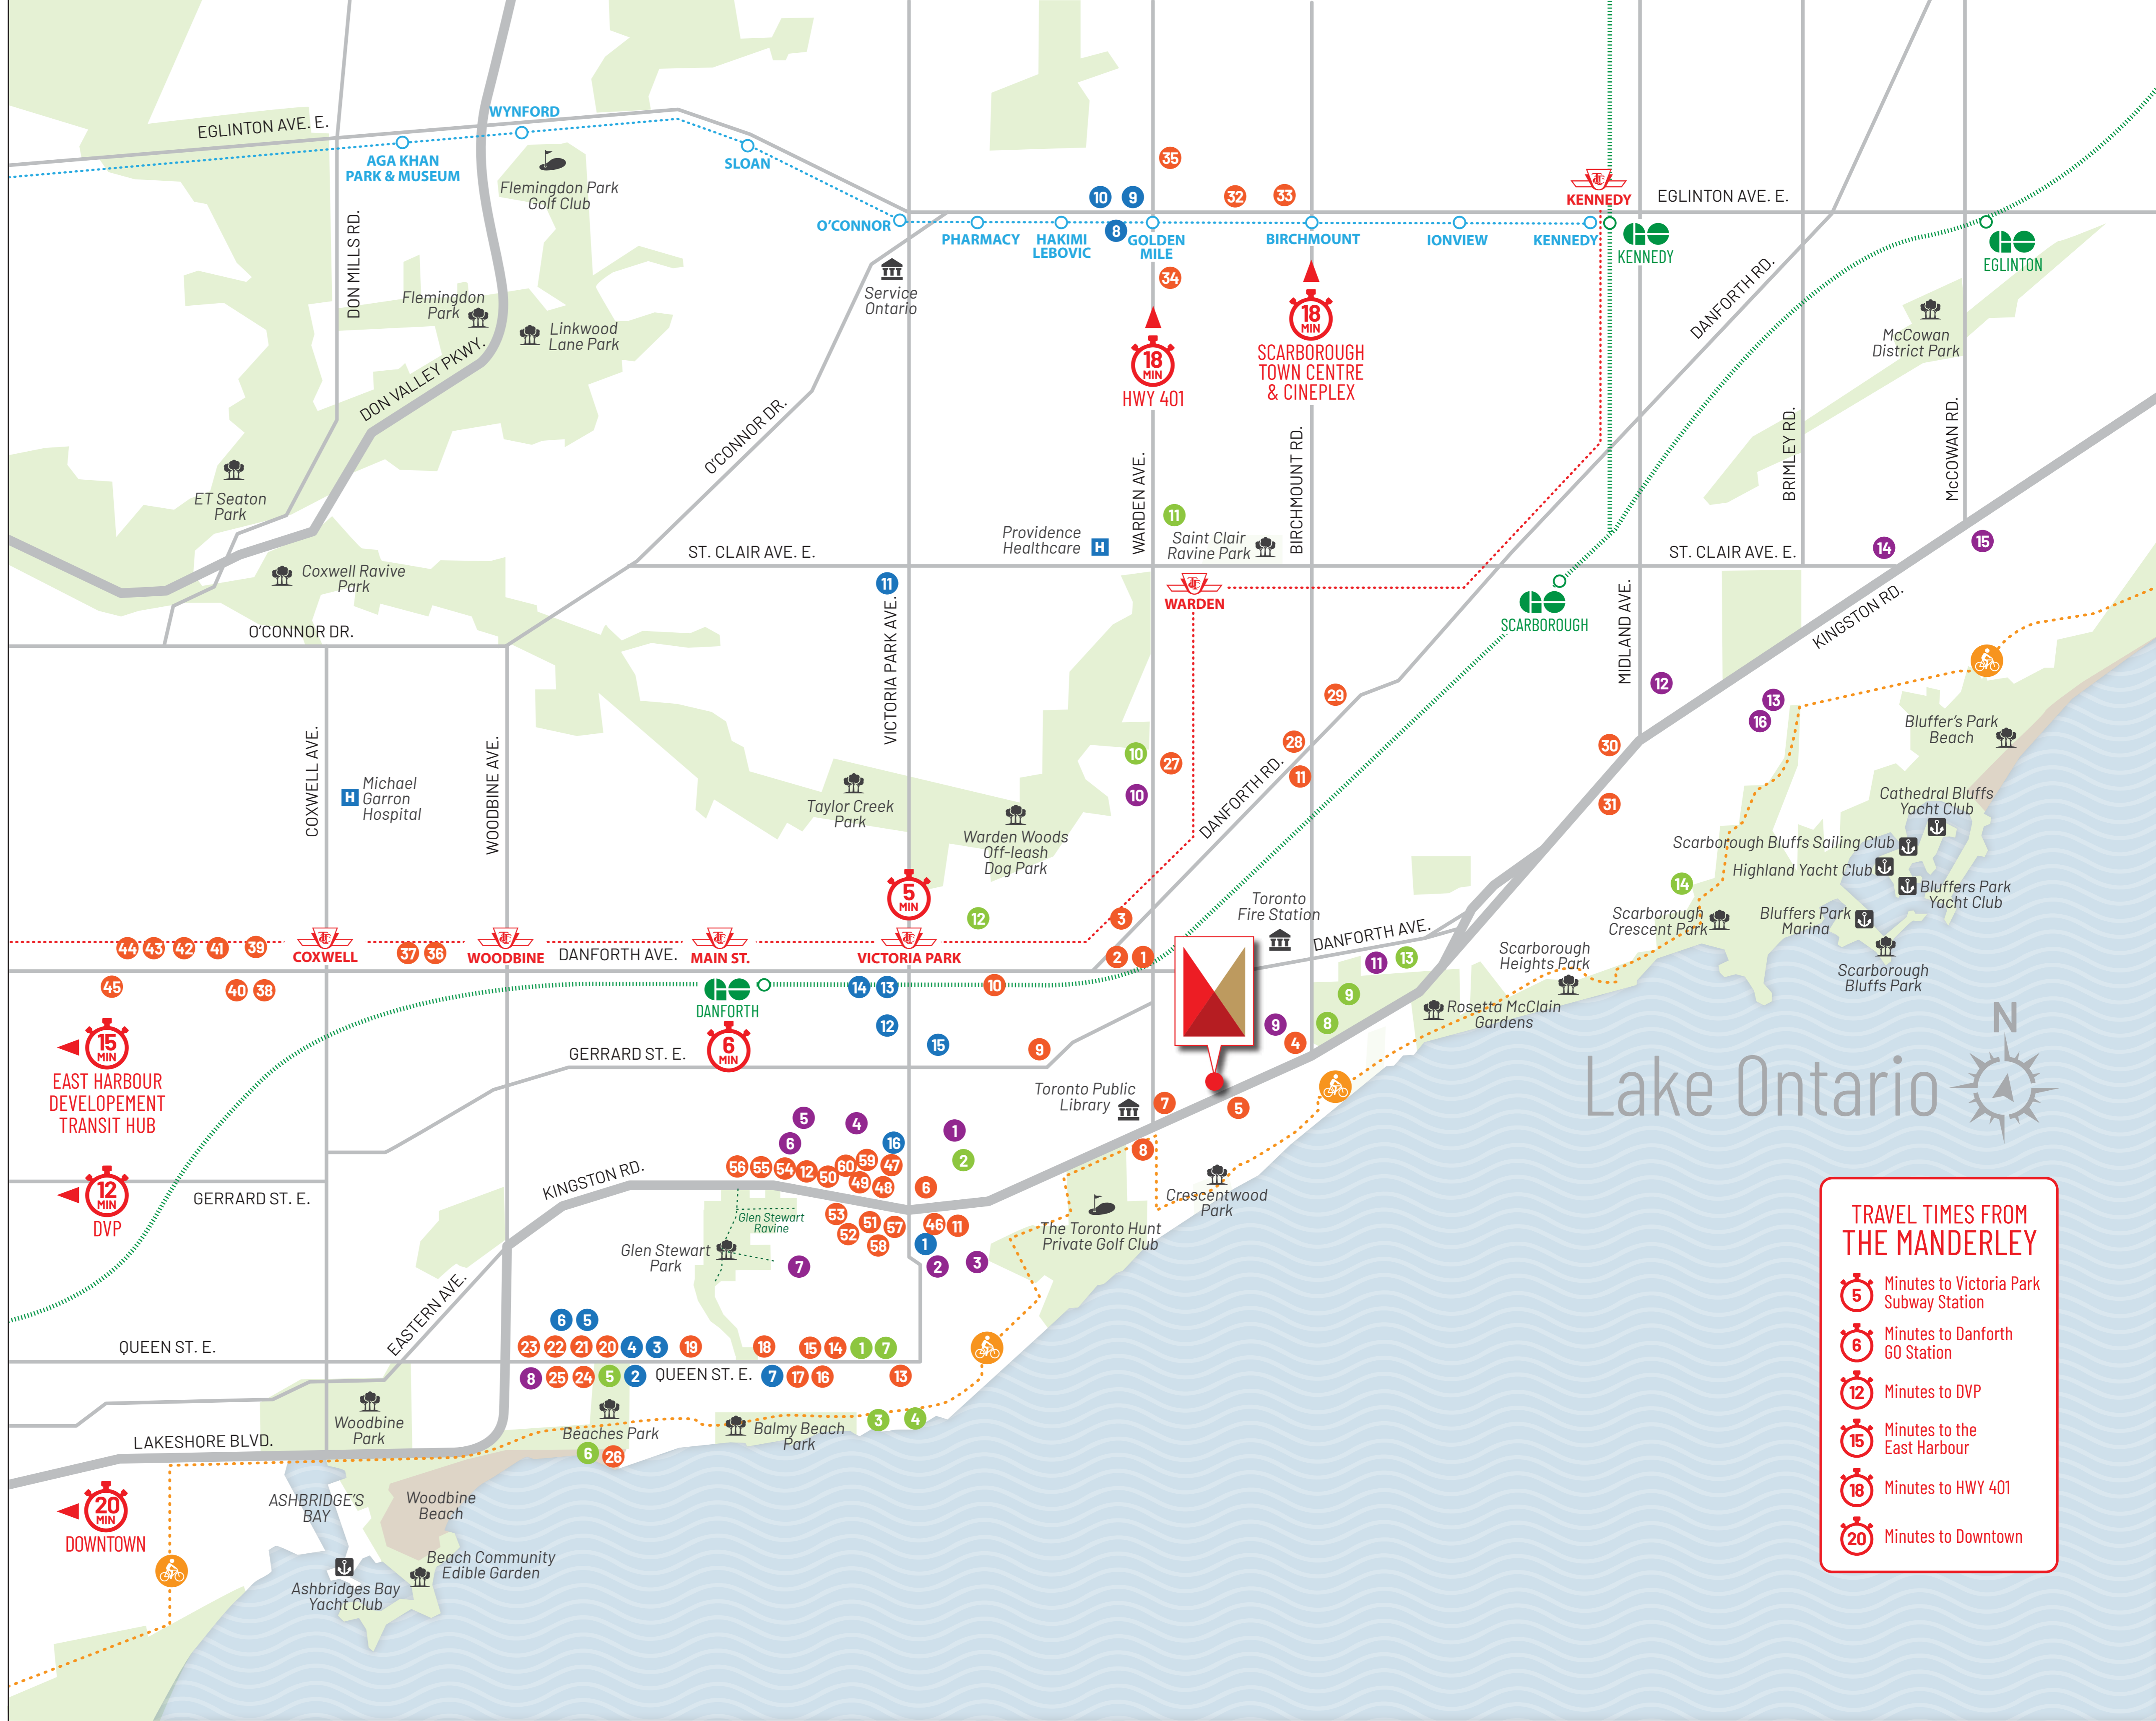

## SHOPPING

- 1 The Beer Store
- 2 Coles
- 3 PetSmart
- 4 Foodland
- 5 Shoppers Drug Mart
- 6 LCBO
- 7 Home Hardware
- 8 **Eglinton Town Centre**  
Canadian Tire  
Healthy Planet  
Old Navy  
Roots  
The Shoe Company  
Lowe's  
Michaels  
Marshalls  
Rona
- 9 **Eglinton Corners**  
The Brick  
Adonis  
Sport Chek  
International Clothiers
- 10 **Scarborough SmartCentres**  
Winners  
Gap  
Reitmans  
Mark's  
Moores Clothing for Men  
Hakim Optical  
M&M Food Market
- 11 No Frills
- 12 Loblaws
- 13 Metro
- 14 Staples
- 15 FreshCo
- 16 Manke Fruit & Vegetable

WATERFRONT TRAIL

GO TRAIN LINE

DANFORTH SUBWAY LINE

CROSSTOWN

**TRAVEL TIMES FROM THE MANDERLEY**

- Minutes to Victoria Park Subway Station
- Minutes to Danforth GO Station
- Minutes to DVP
- Minutes to the East Harbour
- Minutes to HWY 401
- Minutes to Downtown